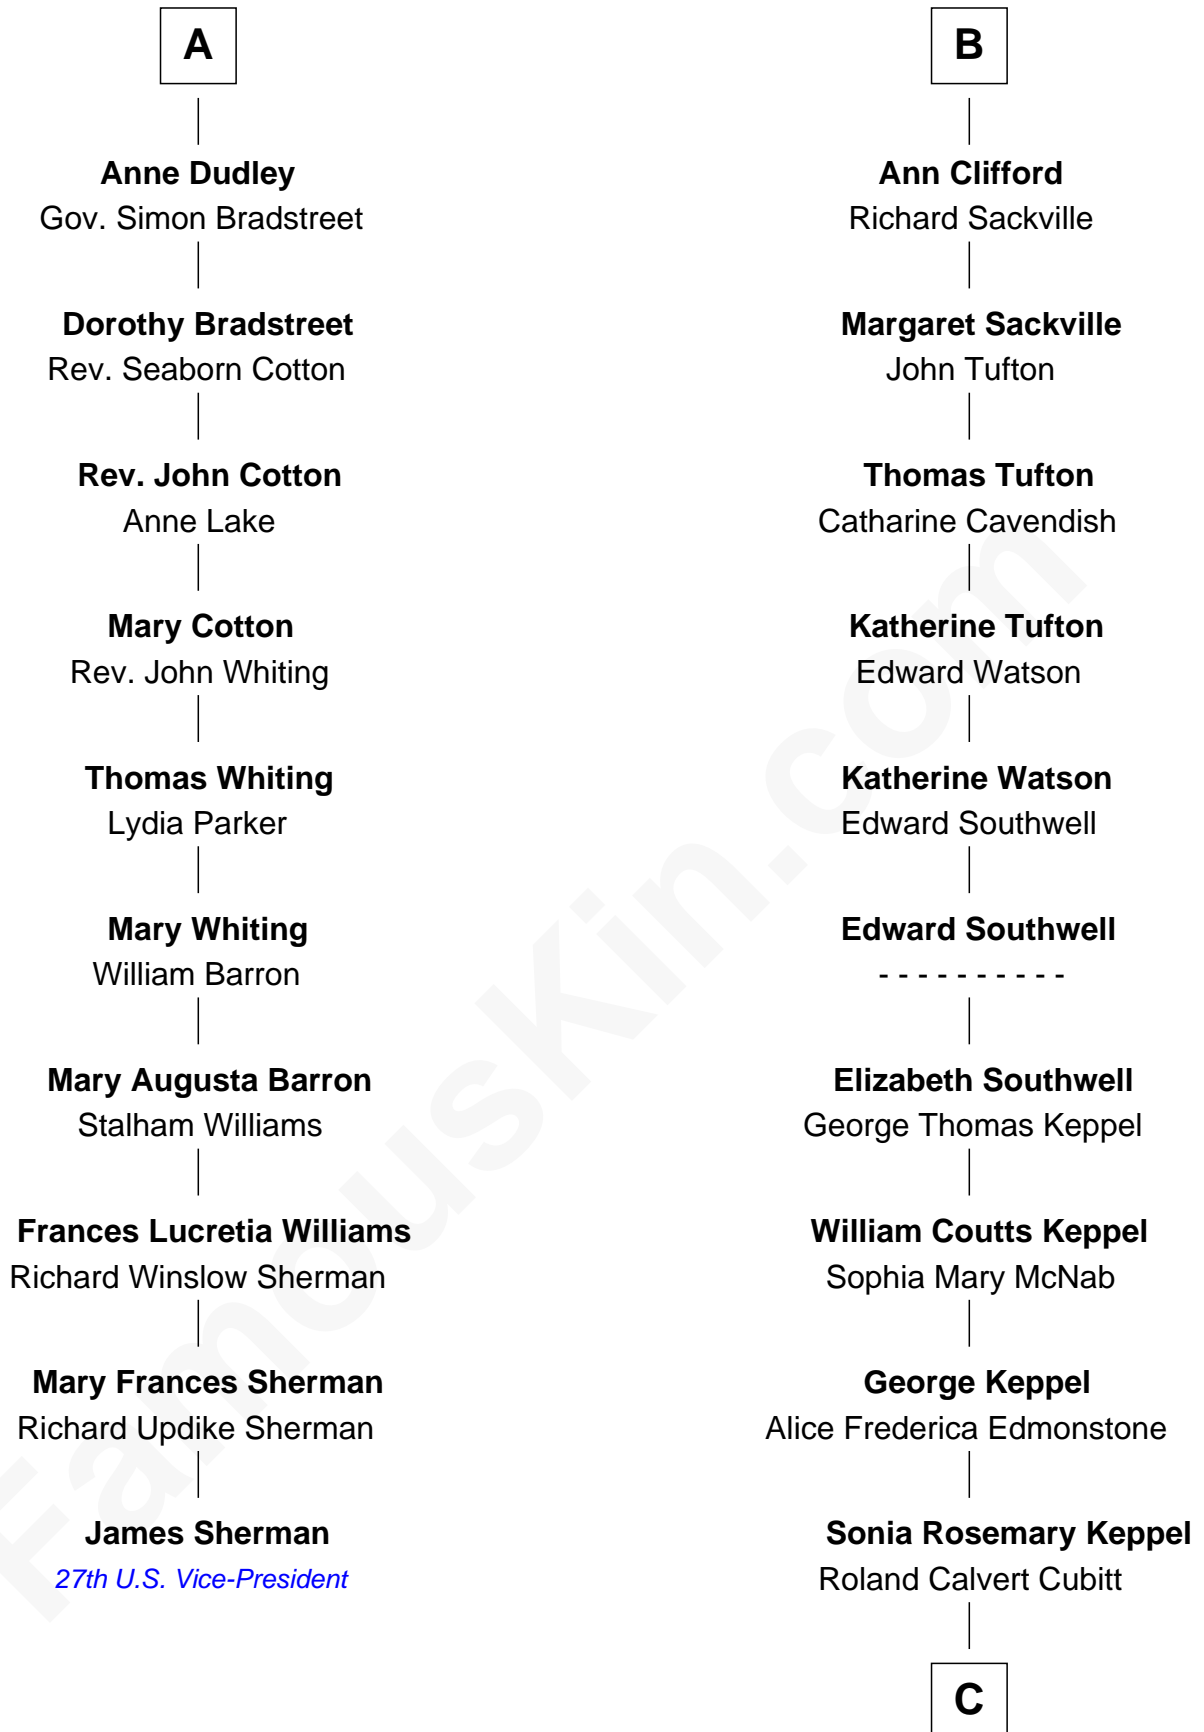

# FamousKin.com Relationship Chart of

**James Sherman**

*27th U.S. Vice-President*

16th cousin 2 times removed of

**Camilla Parker Bowles**

*Queen Consort of the United Kingdom*

C

**Rosalind Maud Cubitt**  
Bruce Middleton Hope Shand

**Camilla Parker Bowles**  
*Queen Consort*

FamousKin.com