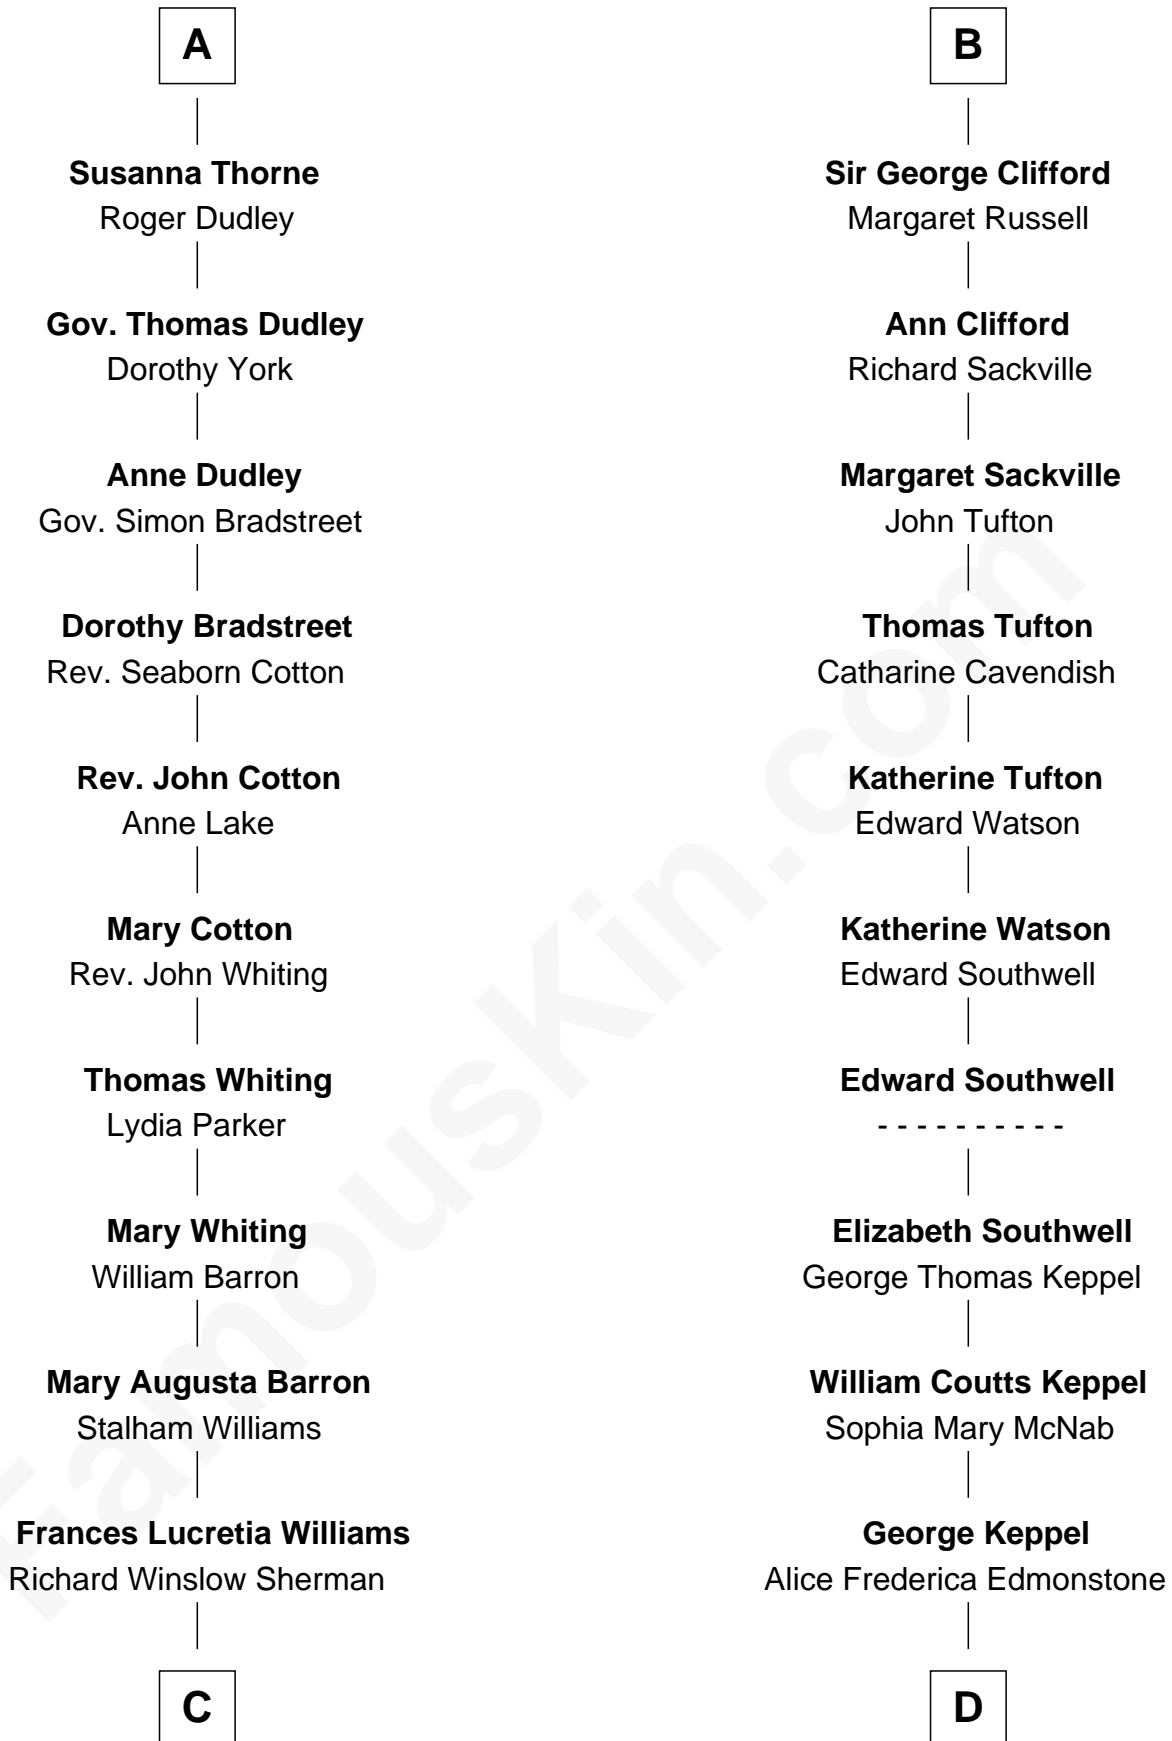

# FamousKin.com Relationship Chart of

**James Sherman**

*27th U.S. Vice-President*

18th cousin 1 time removed of

**Camilla Parker Bowles**

*Queen Consort of the United Kingdom*

**Sir John Grey**

Avice Marmion

**C**

**Mary Frances Sherman**  
Richard Updike Sherman

**James Sherman**  
*27th U.S. Vice-President*

**D**

**Sonia Rosemary Keppel**  
Roland Calvert Cubitt

**Rosalind Maud Cubitt**  
Bruce Middleton Hope Shand