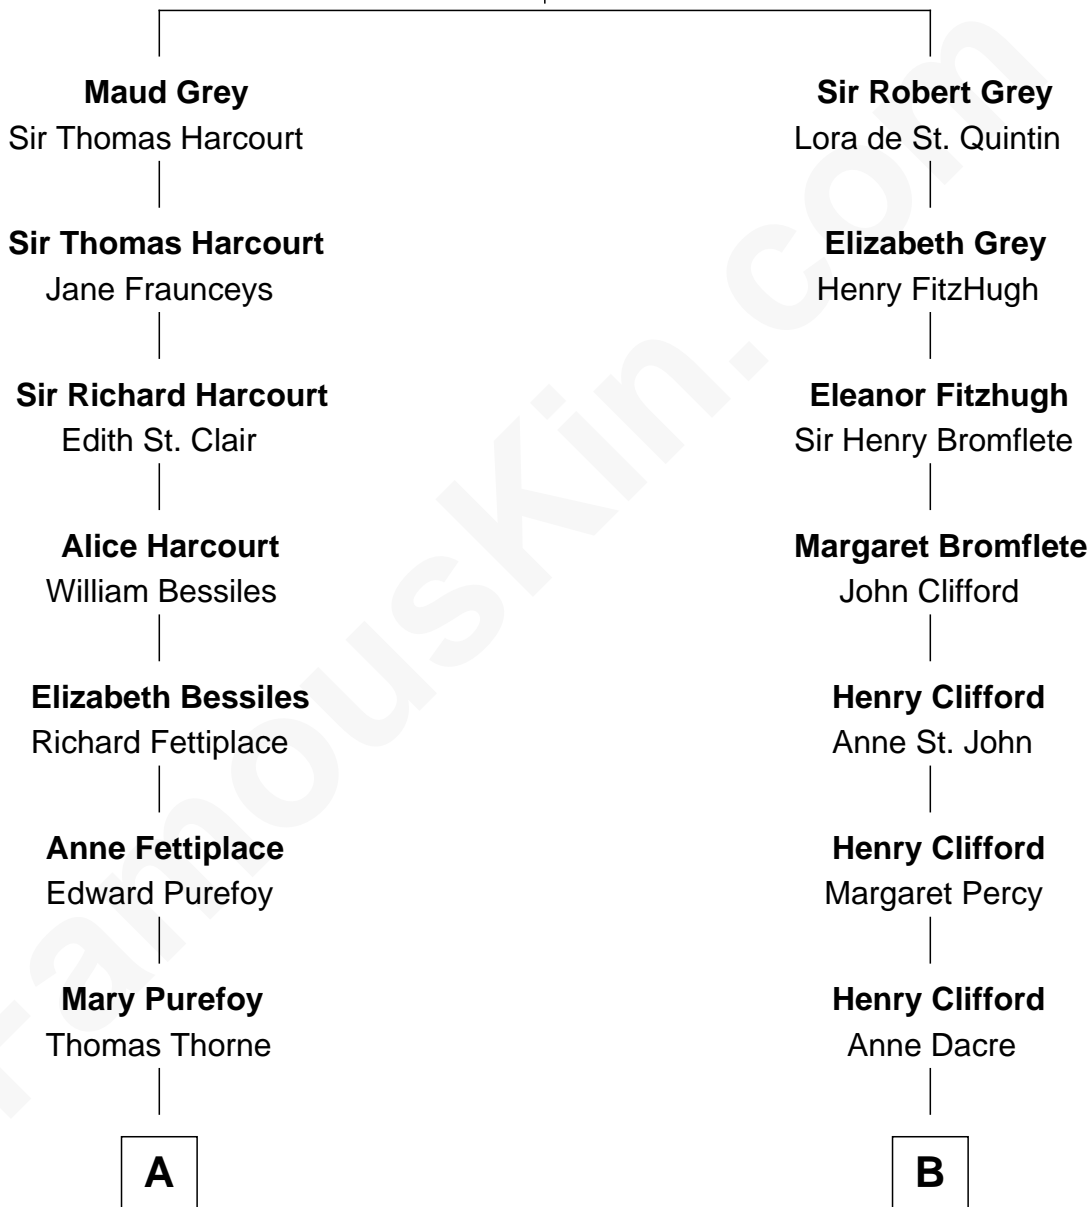

# FamousKin.com Relationship Chart of

**James Sherman**

*27th U.S. Vice-President*

18th cousin 1 time removed of

**Camilla Parker Bowles**

*Queen Consort of the United Kingdom*

**Sir John Grey**

Avice Marmion

**C**

**Mary Frances Sherman**  
Richard Updike Sherman

**James Sherman**  
*27th U.S. Vice-President*

**D**

**Sonia Rosemary Keppel**  
Roland Calvert Cubitt

**Rosalind Maud Cubitt**  
Bruce Middleton Hope Shand