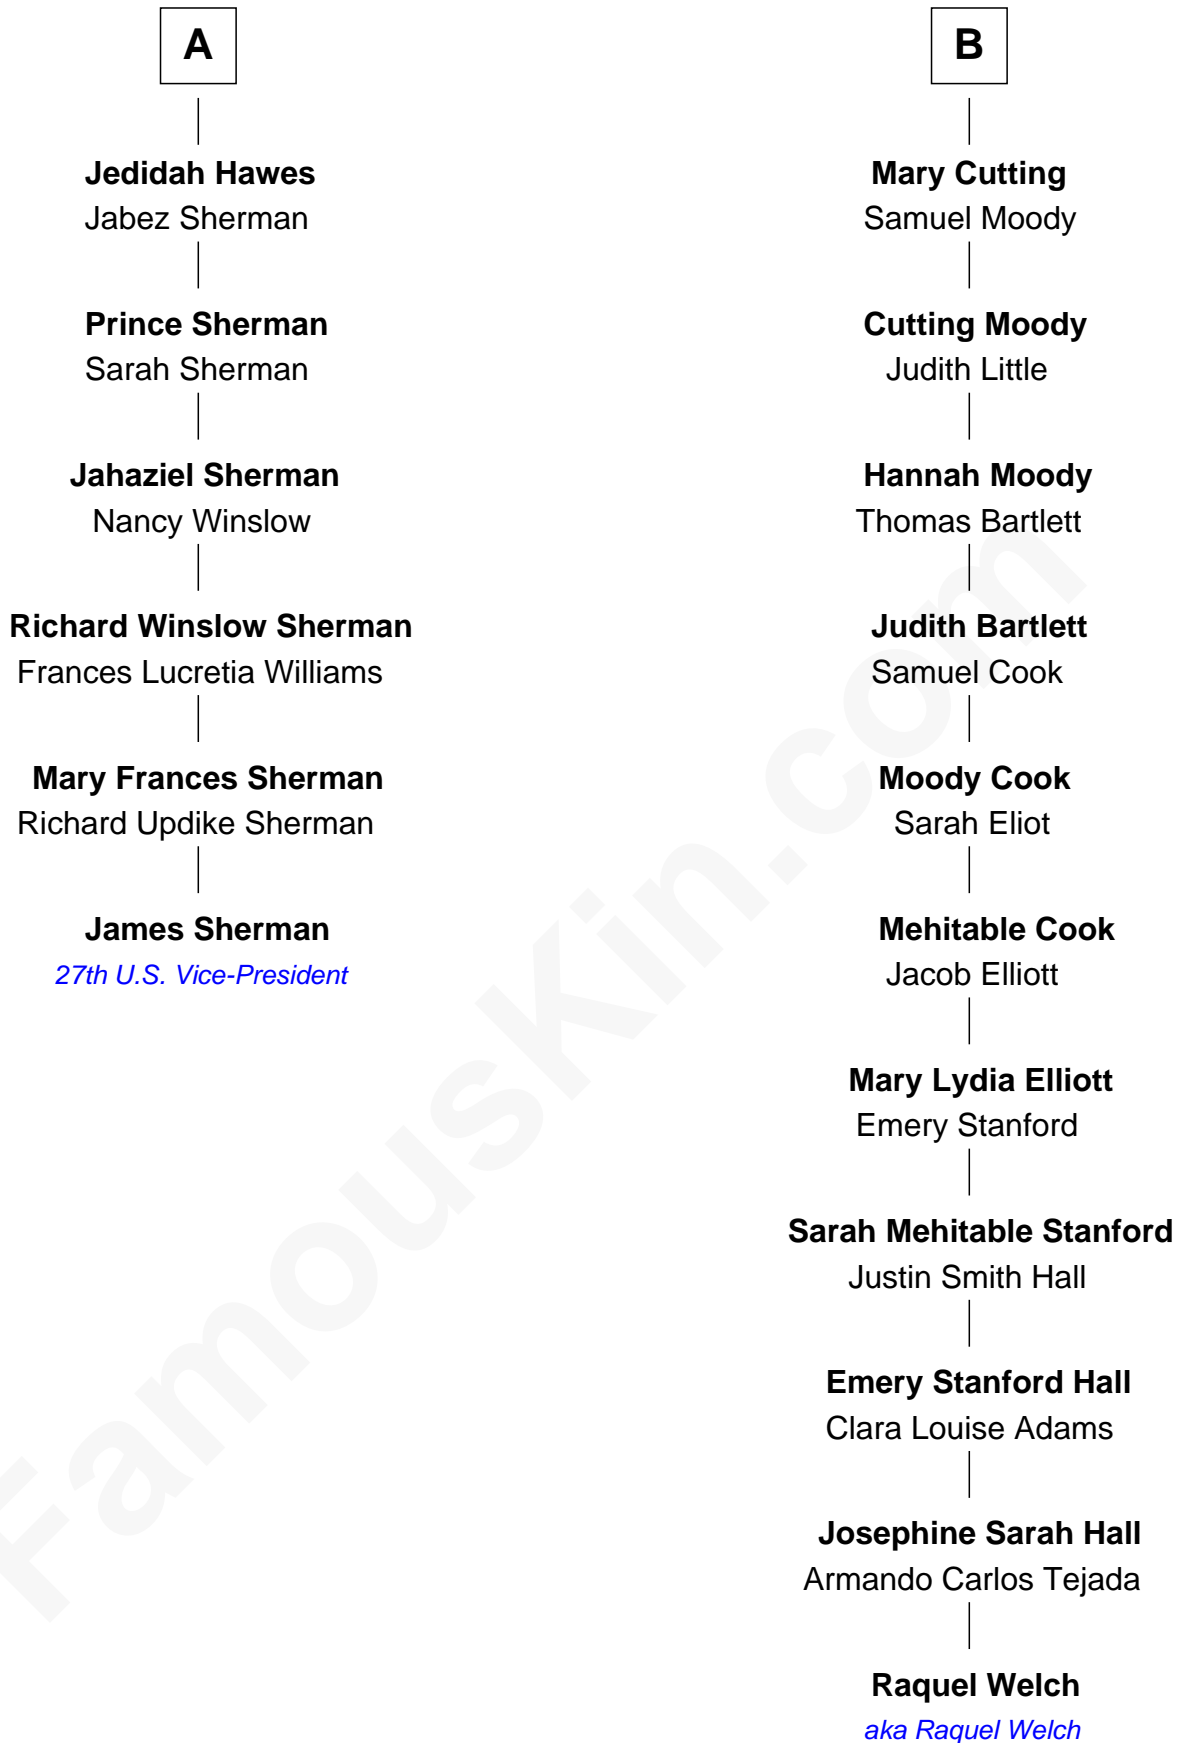

FamousKin.com Relationship Chart of

James Sherman

27th U.S. Vice-President

12th cousin 5 times removed of

Raquel Welch

Movie Actress

John Brome
Beatrice Shirley

Raquel Welch photo by [Alan Light](#) (CC BY 2.0)