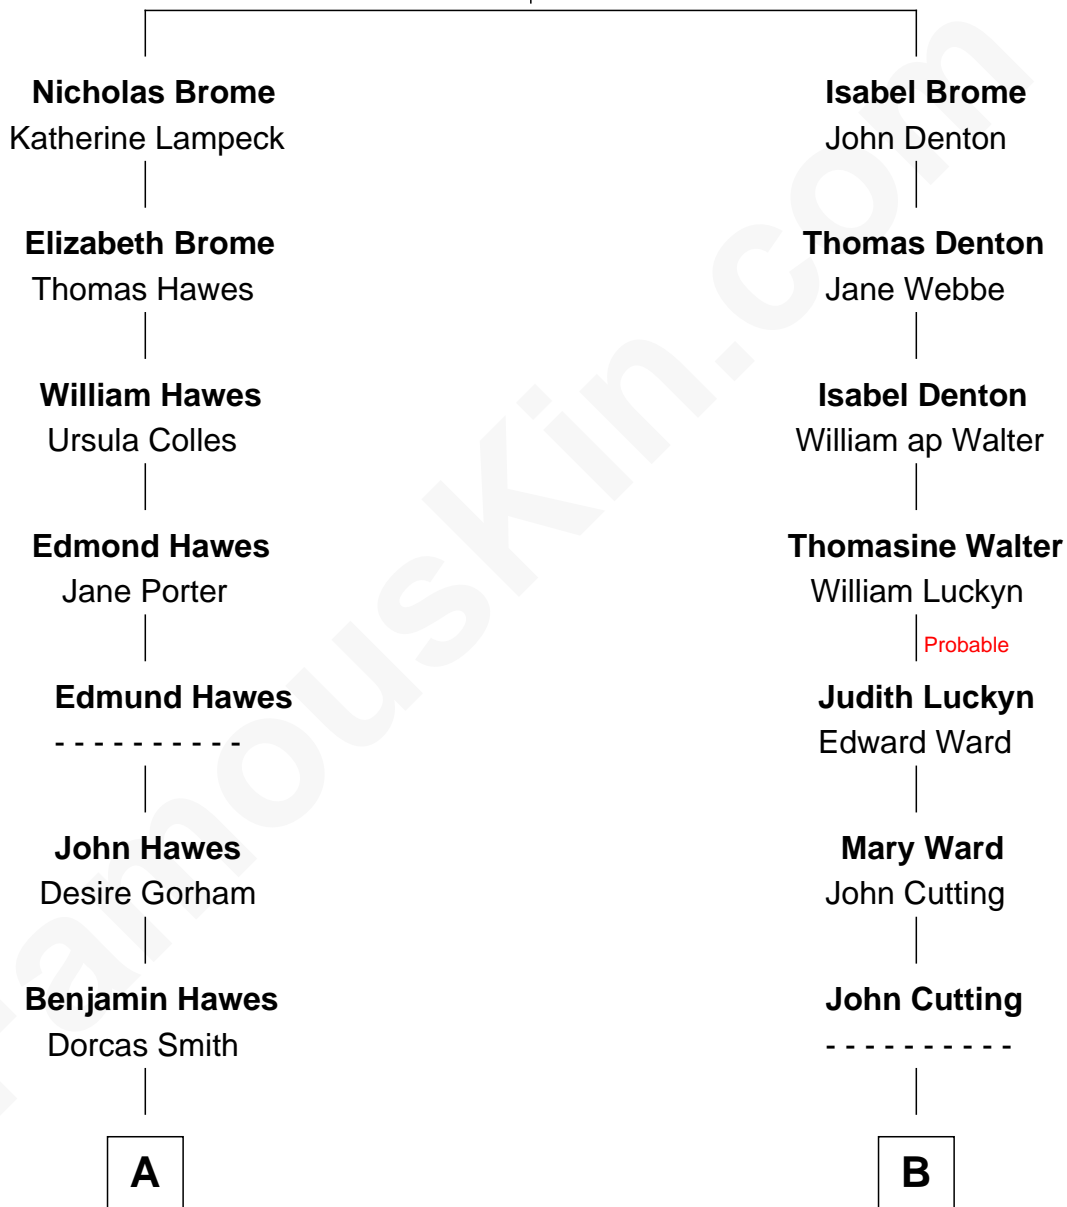

FamousKin.com Relationship Chart of

James Sherman

27th U.S. Vice-President

12th cousin 5 times removed of

Raquel Welch

Movie Actress

John Brome
Beatrice Shirley

Raquel Welch photo by [Alan Light](#) (CC BY 2.0)