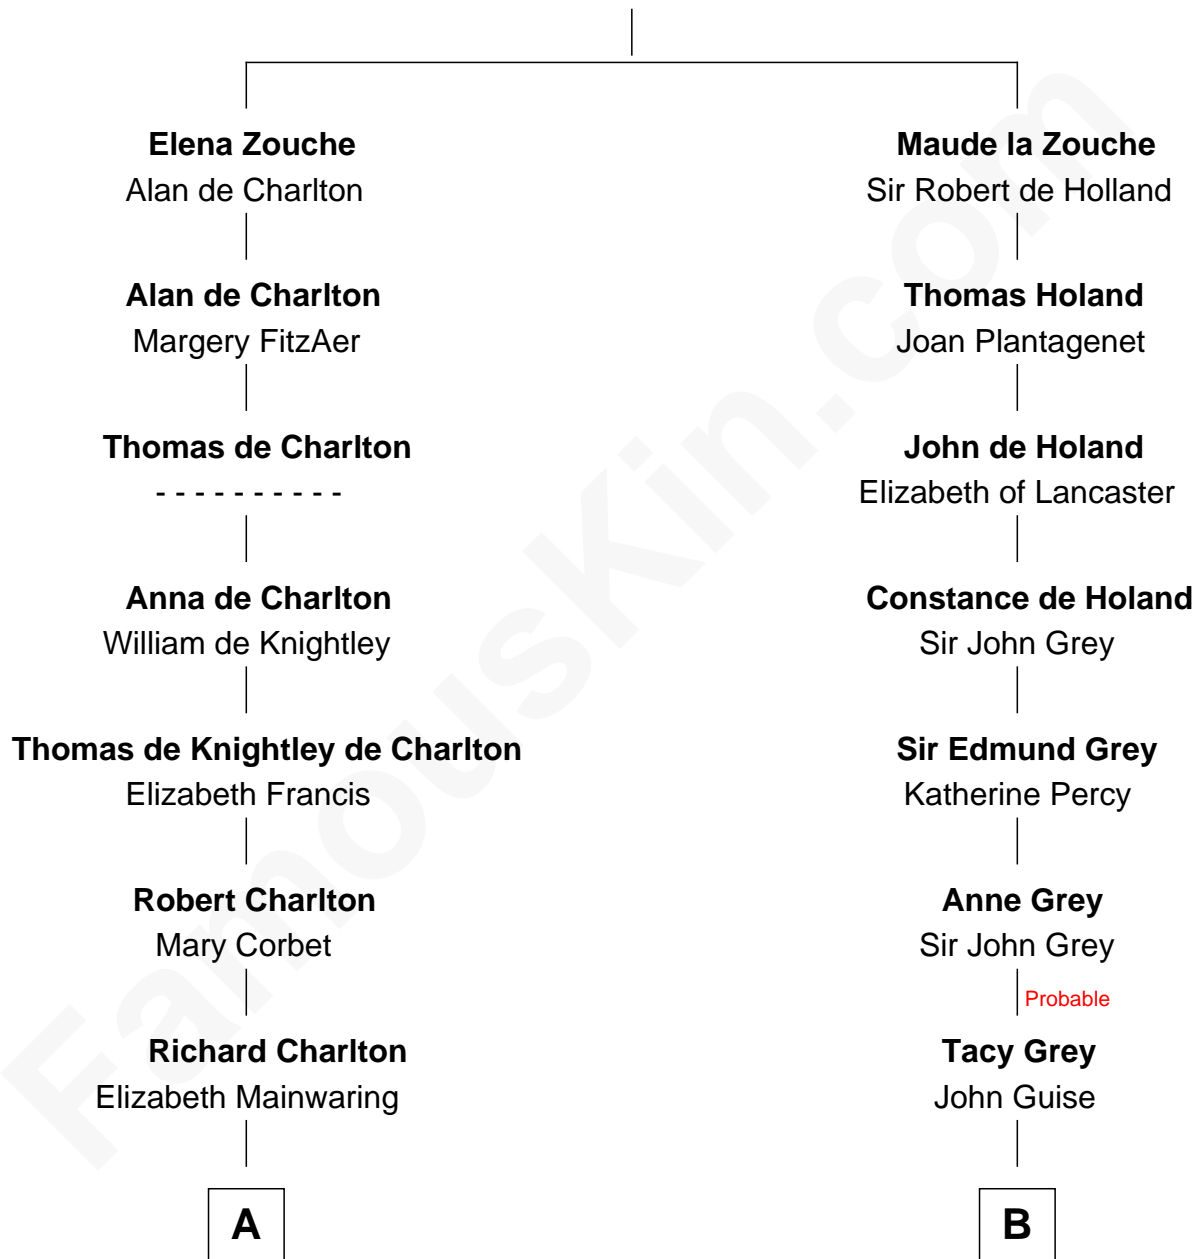

FamousKin.com Relationship Chart of

James Sherman

27th U.S. Vice-President

19th cousin 1 time removed of

Raquel Welch

Movie Actress

Sir Alan la Zouche

Eleanor de Segrave

C

Frances Lucretia Williams

Richard Winslow Sherman

Mary Frances Sherman

Richard Updike Sherman

James Sherman

27th U.S. Vice-President

D