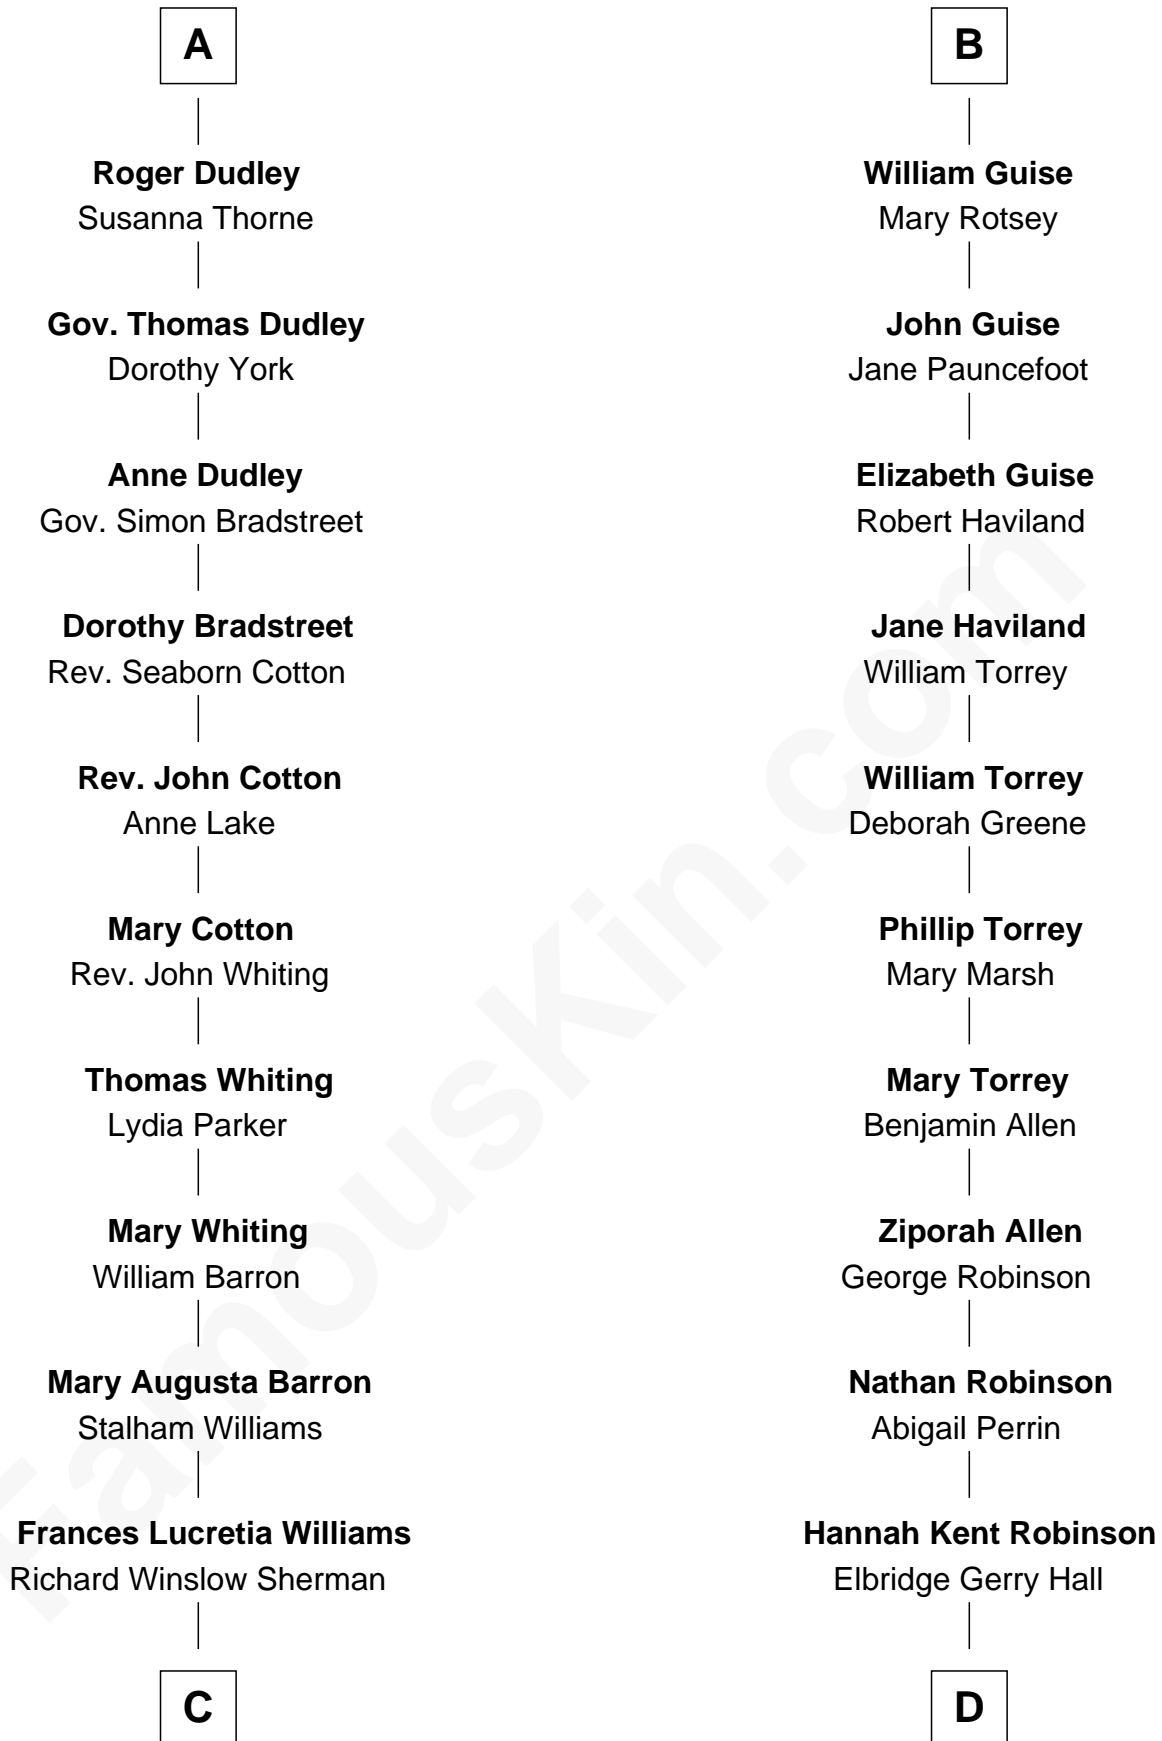

FamousKin.com Relationship Chart of

James Sherman

27th U.S. Vice-President

18th cousin 2 times removed of

Raquel Welch

Movie Actress

Sir Maurice de Berkeley

Eve la Zouche

Maurice de Berkeley

Margaret -----

Thomas Berkeley

Catherine Botetourte

Maurice Berkeley

Johanna Denham

Maurice Berkeley

Ellen Montfort

Sir William Berkeley

Anne Stafford

Anne Berkeley

Sir John Guise

John Guise

Tacy Grey

B

C

Mary Frances Sherman
Richard Updike Sherman

James Sherman
27th U.S. Vice-President

D

Justin Smith Hall
Sarah Mehitable Stanford

Emery Stanford Hall
Clara Louise Adams

Josephine Sarah Hall
Armando Carlos Tejada