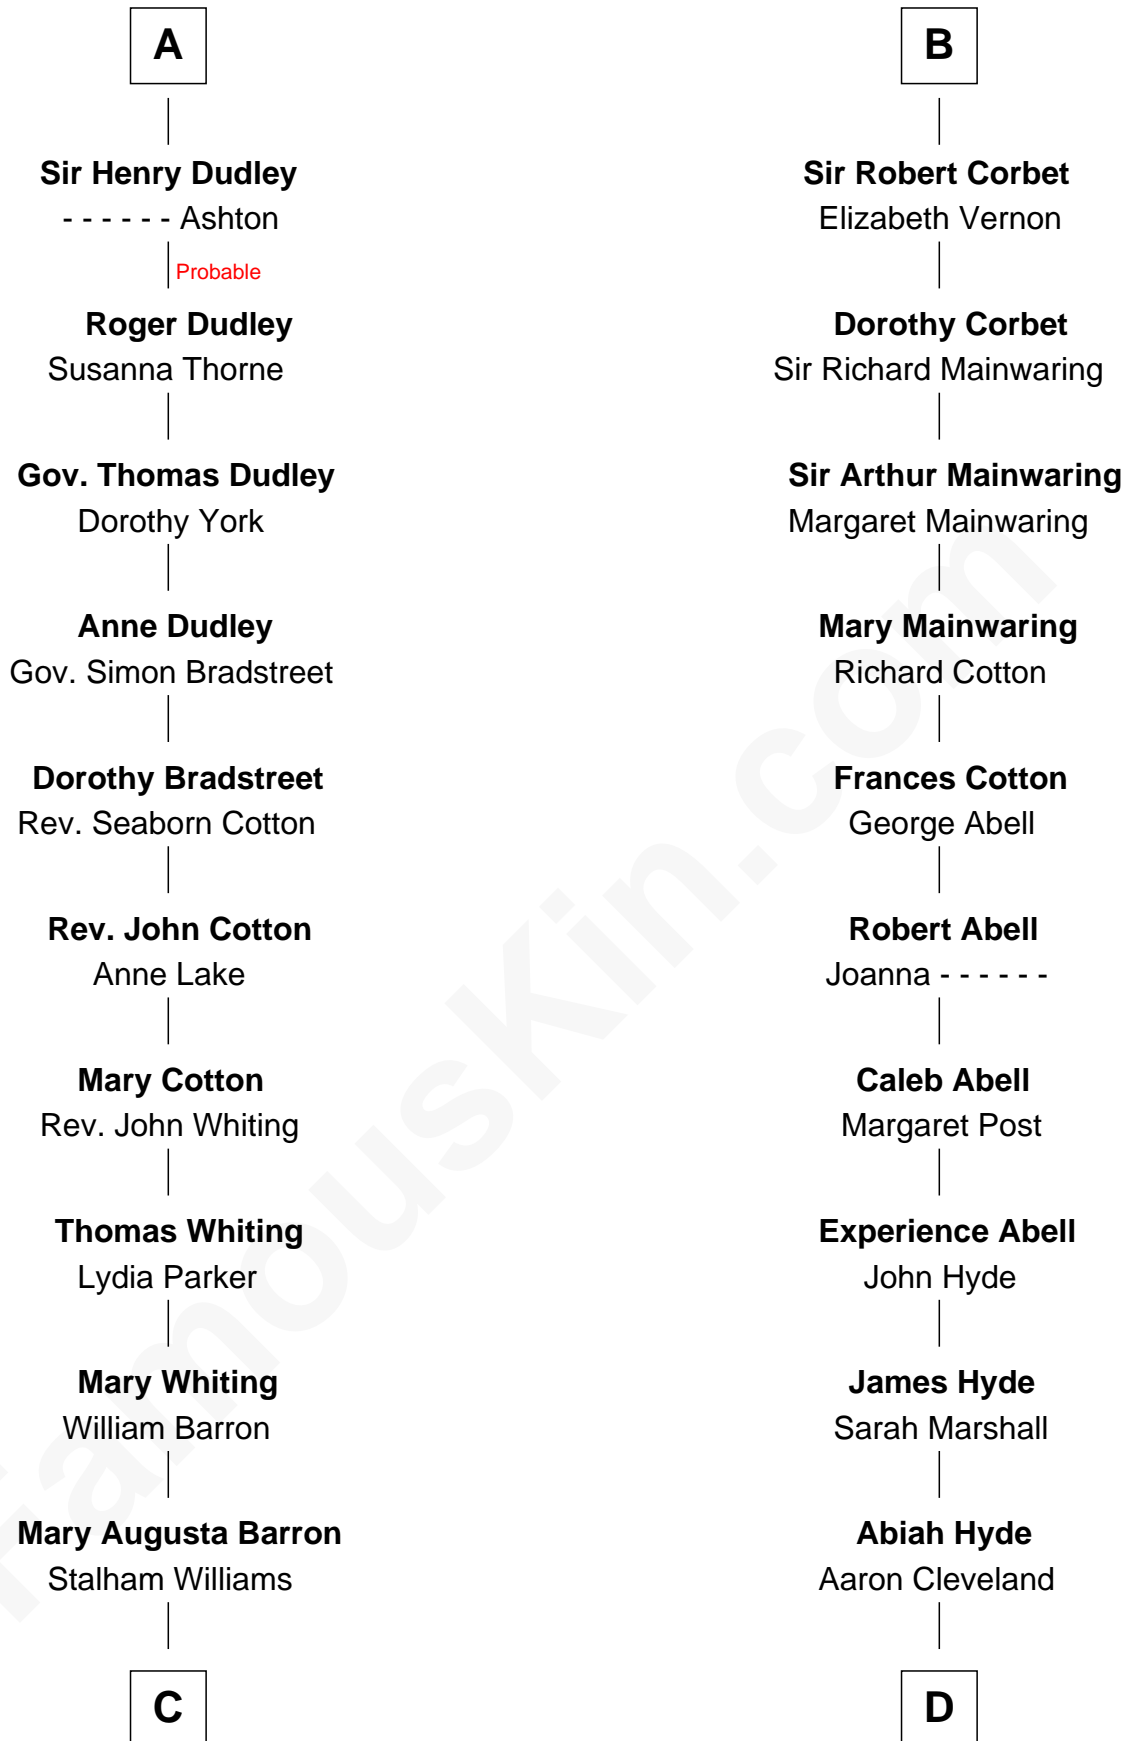

# FamousKin.com Relationship Chart of

**James Sherman**

*27th U.S. Vice-President*

19th cousin of

**Grover Cleveland**

*22nd and 24th U.S. President*

**C**

**Frances Lucretia Williams**

Richard Winslow Sherman

**Mary Frances Sherman**

Richard Updike Sherman

**James Sherman**

*27th U.S. Vice-President*

**D**

**William Cleveland**

Margaret Falley

**Rev. Richard Falley Cleveland**

Ann Neal

**Grover Cleveland**

*22nd and 24th U.S. President*

FamousKin.com