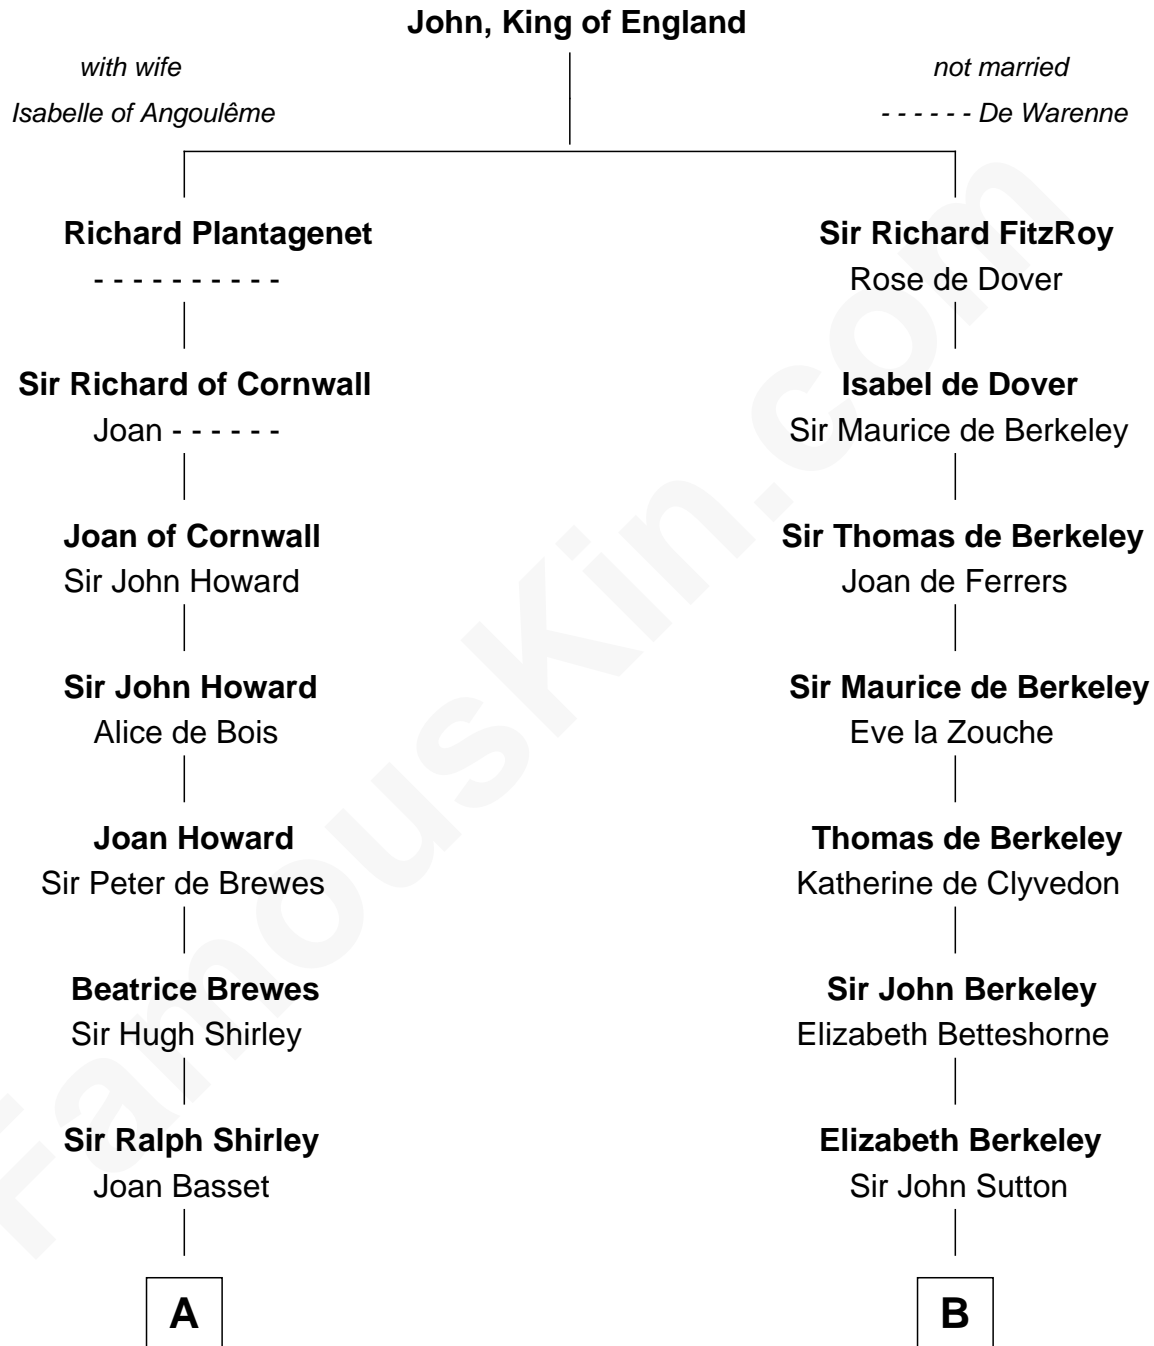

FamousKin.com Relationship Chart of

James Sherman

27th U.S. Vice-President

19th cousin 1 time removed of

Grover Cleveland

22nd and 24th U.S. President

FamousKin.com