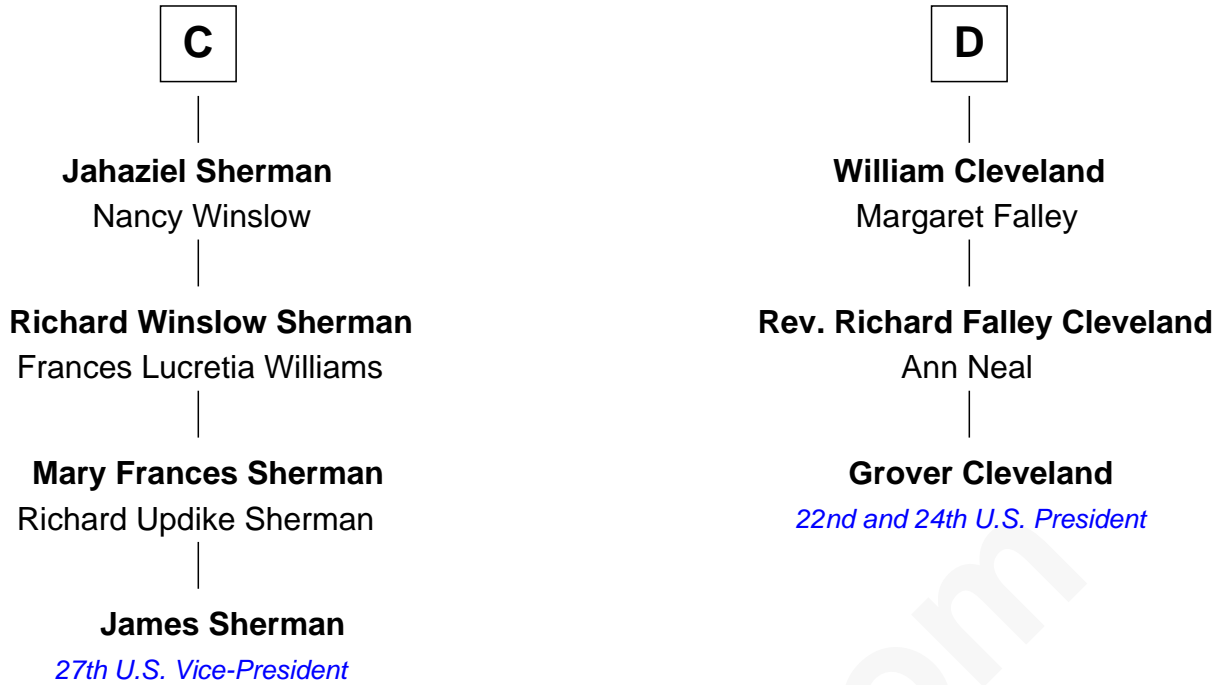

FamousKin.com Relationship Chart of

James Sherman

27th U.S. Vice-President

19th cousin 1 time removed of

Grover Cleveland

22nd and 24th U.S. President

FamousKin.com