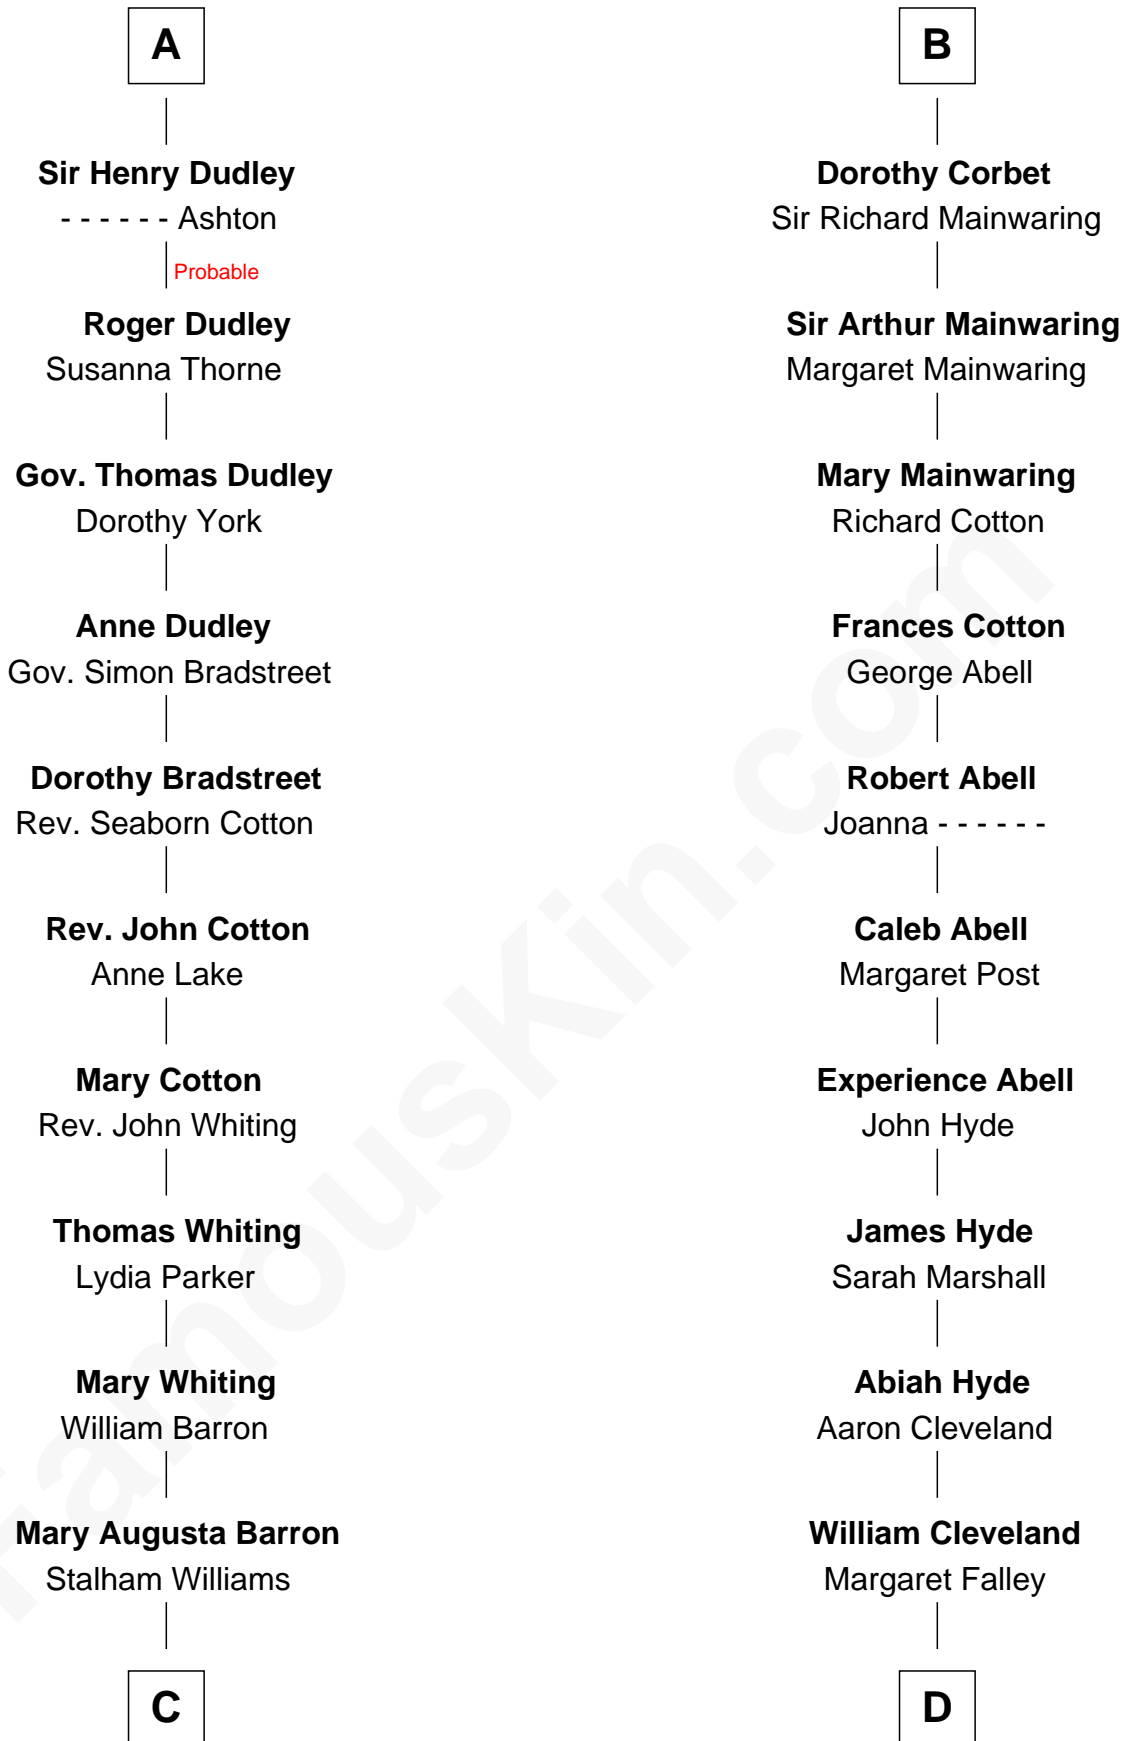

FamousKin.com Relationship Chart of

James Sherman

27th U.S. Vice-President

18th cousin 1 time removed of

Grover Cleveland

22nd and 24th U.S. President

Ralph de Stafford

Margaret de Audley

Beatrice de Stafford

Thomas de Ros

Margaret de Ros

Sir Reynold Grey

Margaret Grey

Sir William Bonville

William Bonville

Elizabeth Harington

Sir Walter Devereux

Elizabeth Devereux

Sir Richard Corbet

Sir Robert Corbet

Elizabeth Vernon

B

C

Frances Lucretia Williams
Richard Winslow Sherman

Mary Frances Sherman
Richard Updike Sherman

James Sherman
27th U.S. Vice-President

D

Rev. Richard Falley Cleveland
Ann Neal

Grover Cleveland
22nd and 24th U.S. President

FamousKin.com