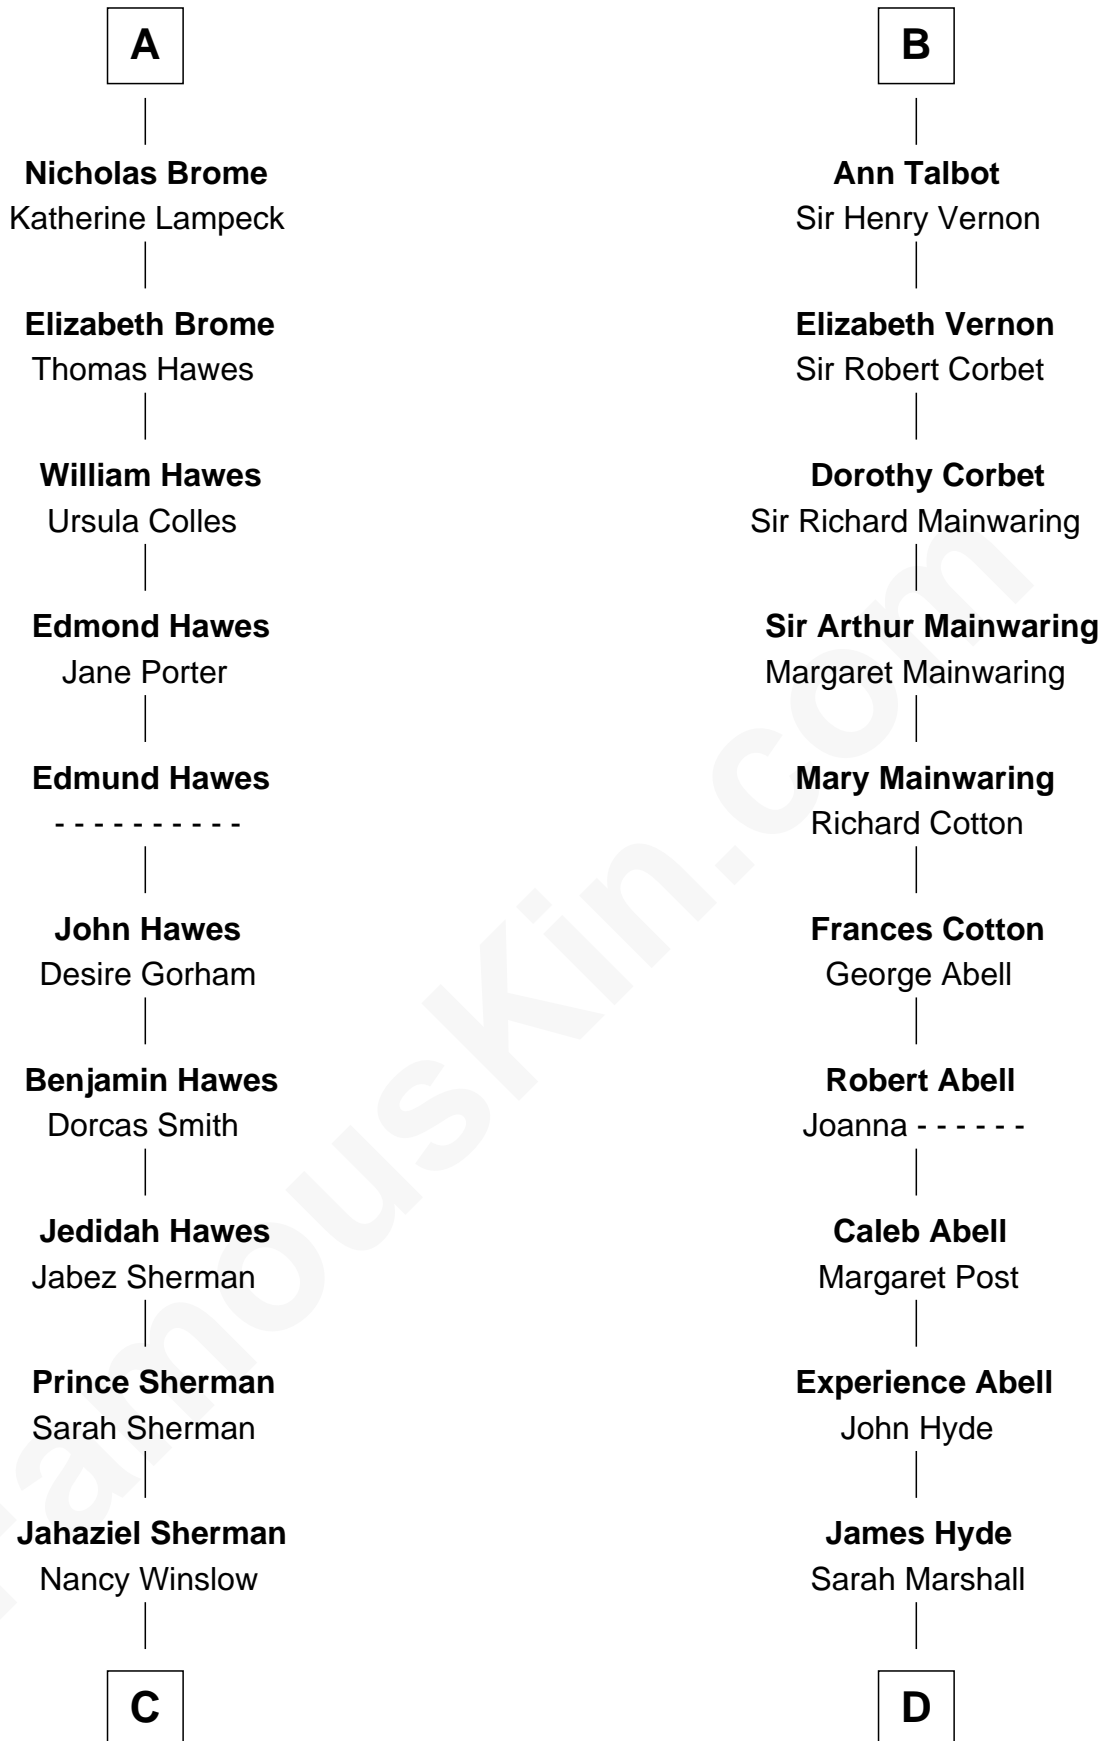

FamousKin.com Relationship Chart of

James Sherman

27th U.S. Vice-President

19th cousin 1 time removed of

Grover Cleveland

22nd and 24th U.S. President

Sir William de Ros

Lucy FitzPiers

Isabel de Aubeney

William de Ros

Maude de Vaux

Sir William de Ros

Margery de Badlesmere

Maud de Roos

John de Welles

Anne de Welles

James Butler

James Butler

Joan Beauchamp

Elizabeth Butler

John Talbot

B

C

Richard Winslow Sherman

Frances Lucretia Williams

Mary Frances Sherman

Richard Updike Sherman

James Sherman

27th U.S. Vice-President

D

Abiah Hyde

Aaron Cleveland