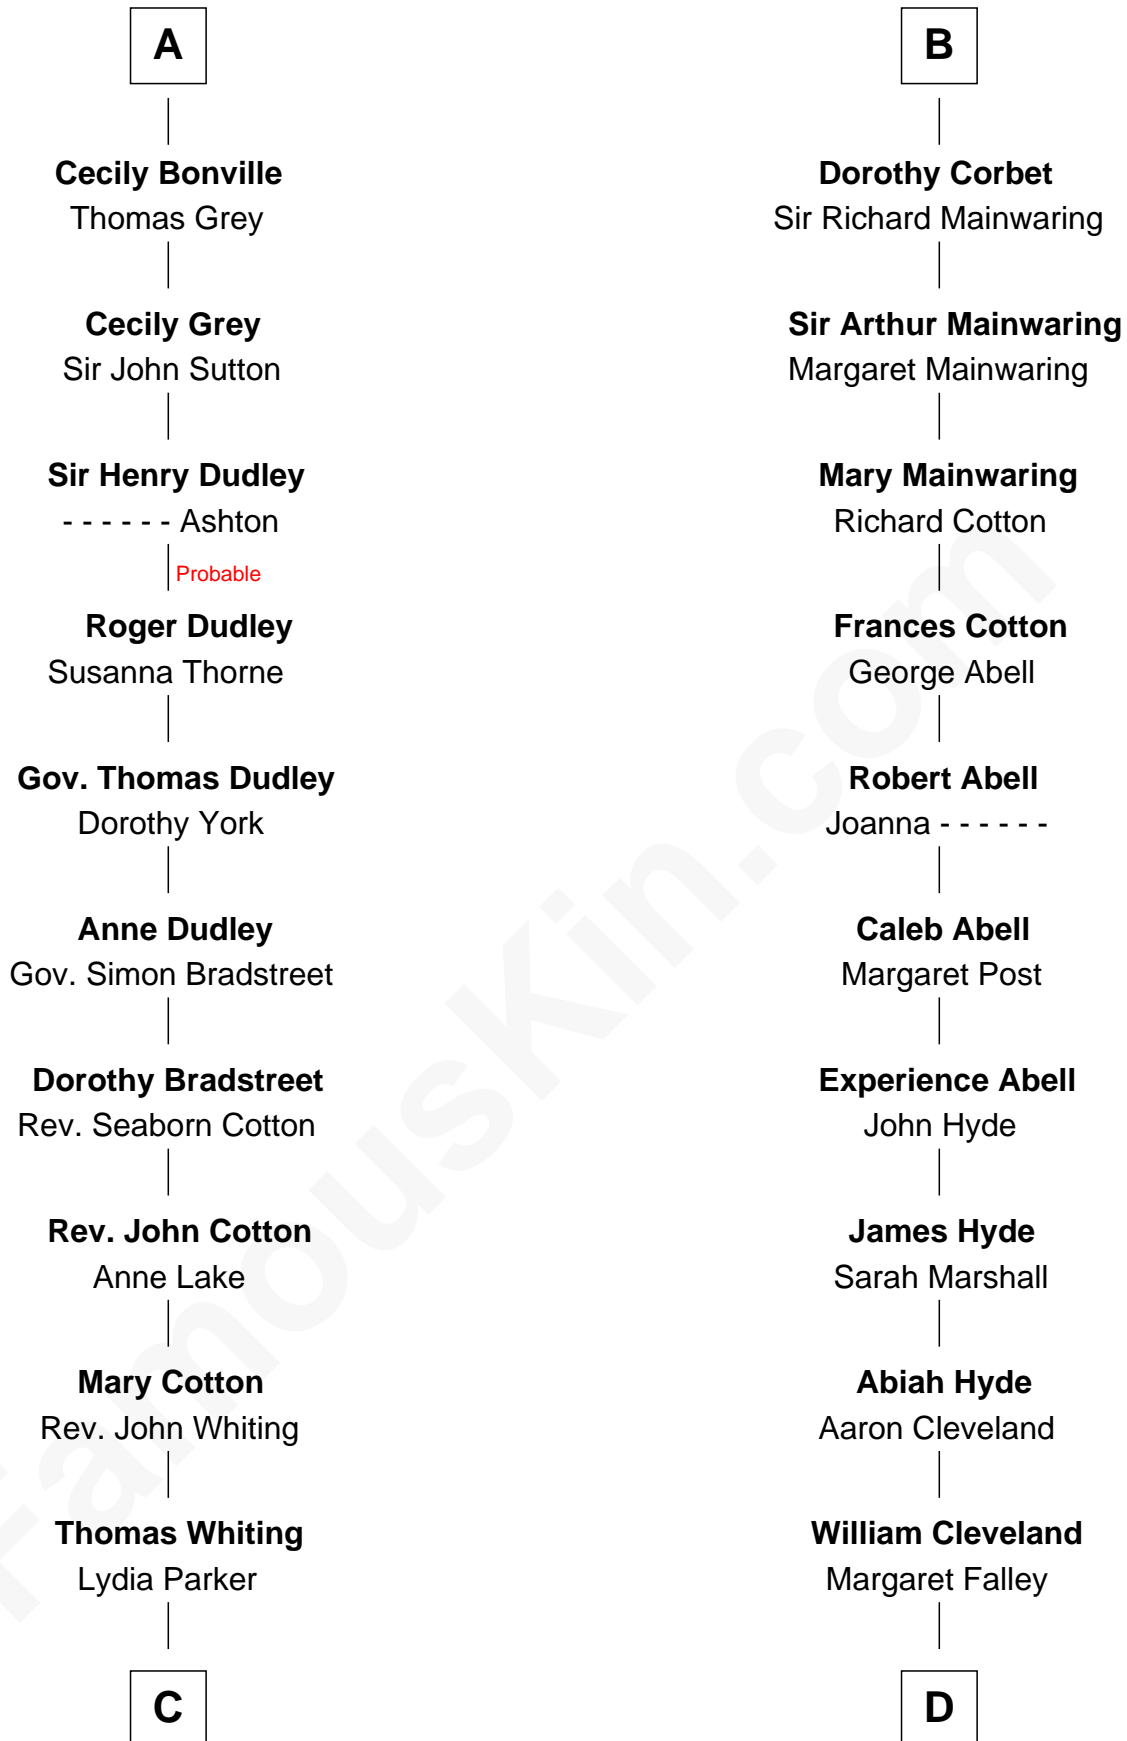

FamousKin.com Relationship Chart of

James Sherman

27th U.S. Vice-President

18th cousin 3 times removed of

Grover Cleveland

22nd and 24th U.S. President

Sir Richard de Burgh

Margaret - - - - -

Eleanor de Burgh
Sir Thomas de Multon

Elizabeth de Multon
Sir Robert de Harington

Sir John Harington
- - - - -

Sir Robert Harington
Isabel Loring

Sir William Harington
Margaret Hill

Elizabeth Harington
William Bonville

William Bonville
Katherine Neville

A

Joan de Burgh
Sir John Darcy

Elizabeth Darcy
James le Boteler

James Butler
Anne de Welles

James Butler
Joan Beauchamp

Elizabeth Butler
John Talbot

Ann Talbot
Sir Henry Vernon

Elizabeth Vernon
Sir Robert Corbet

B

FamousKin.com