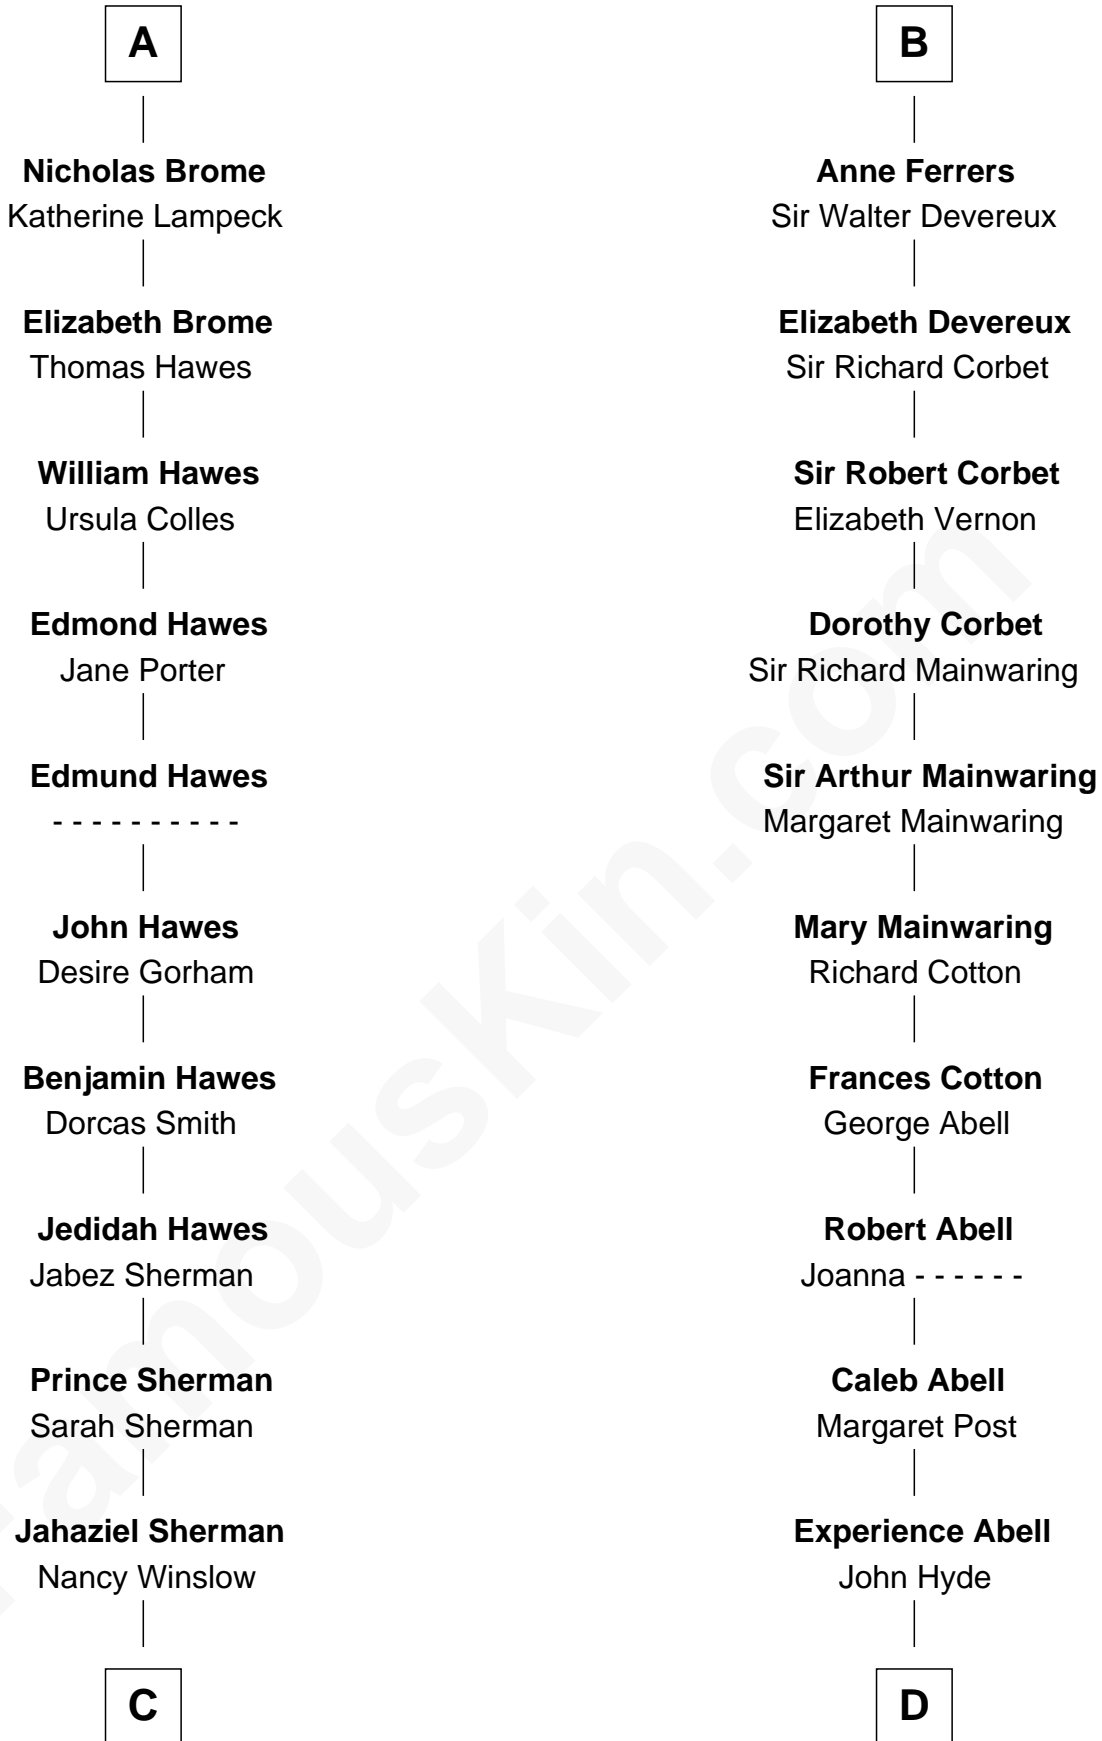

FamousKin.com Relationship Chart of

James Sherman

27th U.S. Vice-President

19th cousin 2 times removed of

Grover Cleveland

22nd and 24th U.S. President

Sir James de Audley

Ela Longespee

Hugh de Audley

Margaret de Clare

Margaret de Audley

Ralph de Stafford

Elizabeth de Stafford

John de Ferrers

Robert de Ferrers

Margaret Despencer

Sir Edmund Ferrers

Ellen Roche

Sir William Ferrers

Elizabeth Belknap

B

C

Richard Winslow Sherman
Frances Lucretia Williams

Mary Frances Sherman
Richard Updike Sherman