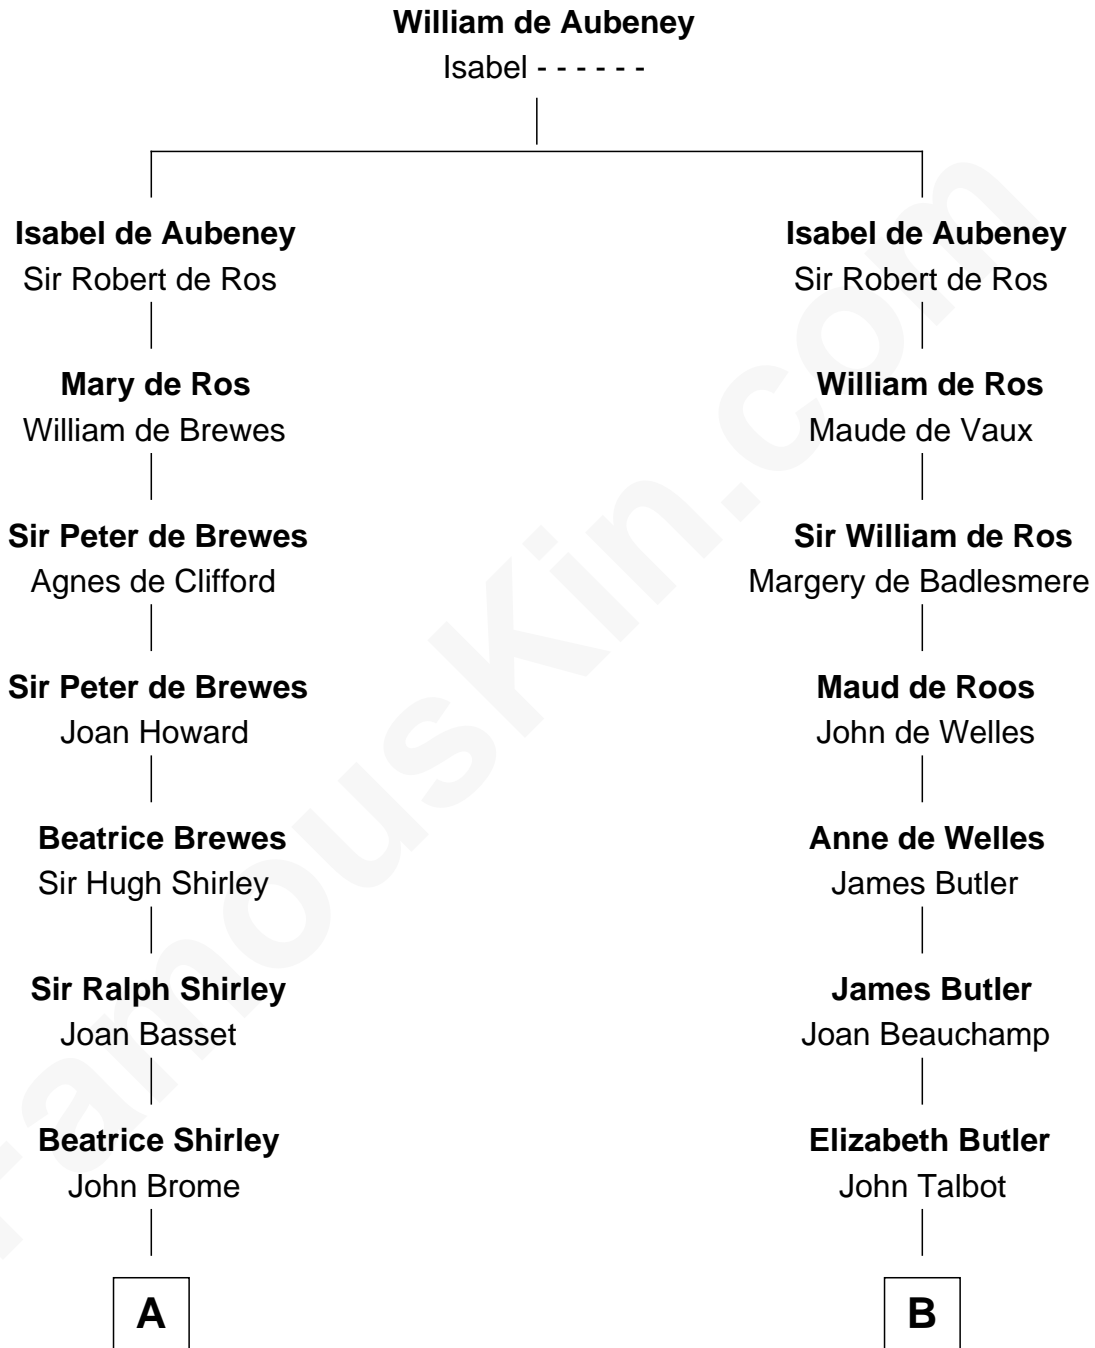

# FamousKin.com Relationship Chart of

**James Sherman**

*27th U.S. Vice-President*

19th cousin 1 time removed of

**Grover Cleveland**

*22nd and 24th U.S. President*

**C**

**Richard Winslow Sherman**  
Frances Lucretia Williams

**Mary Frances Sherman**  
Richard Updike Sherman

**James Sherman**  
*27th U.S. Vice-President*

**D**

**Abiah Hyde**  
Aaron Cleveland

**William Cleveland**  
Margaret Falley

**Rev. Richard Falley Cleveland**  
Ann Neal

**Grover Cleveland**  
*22nd and 24th U.S. President*

FamousKin.com