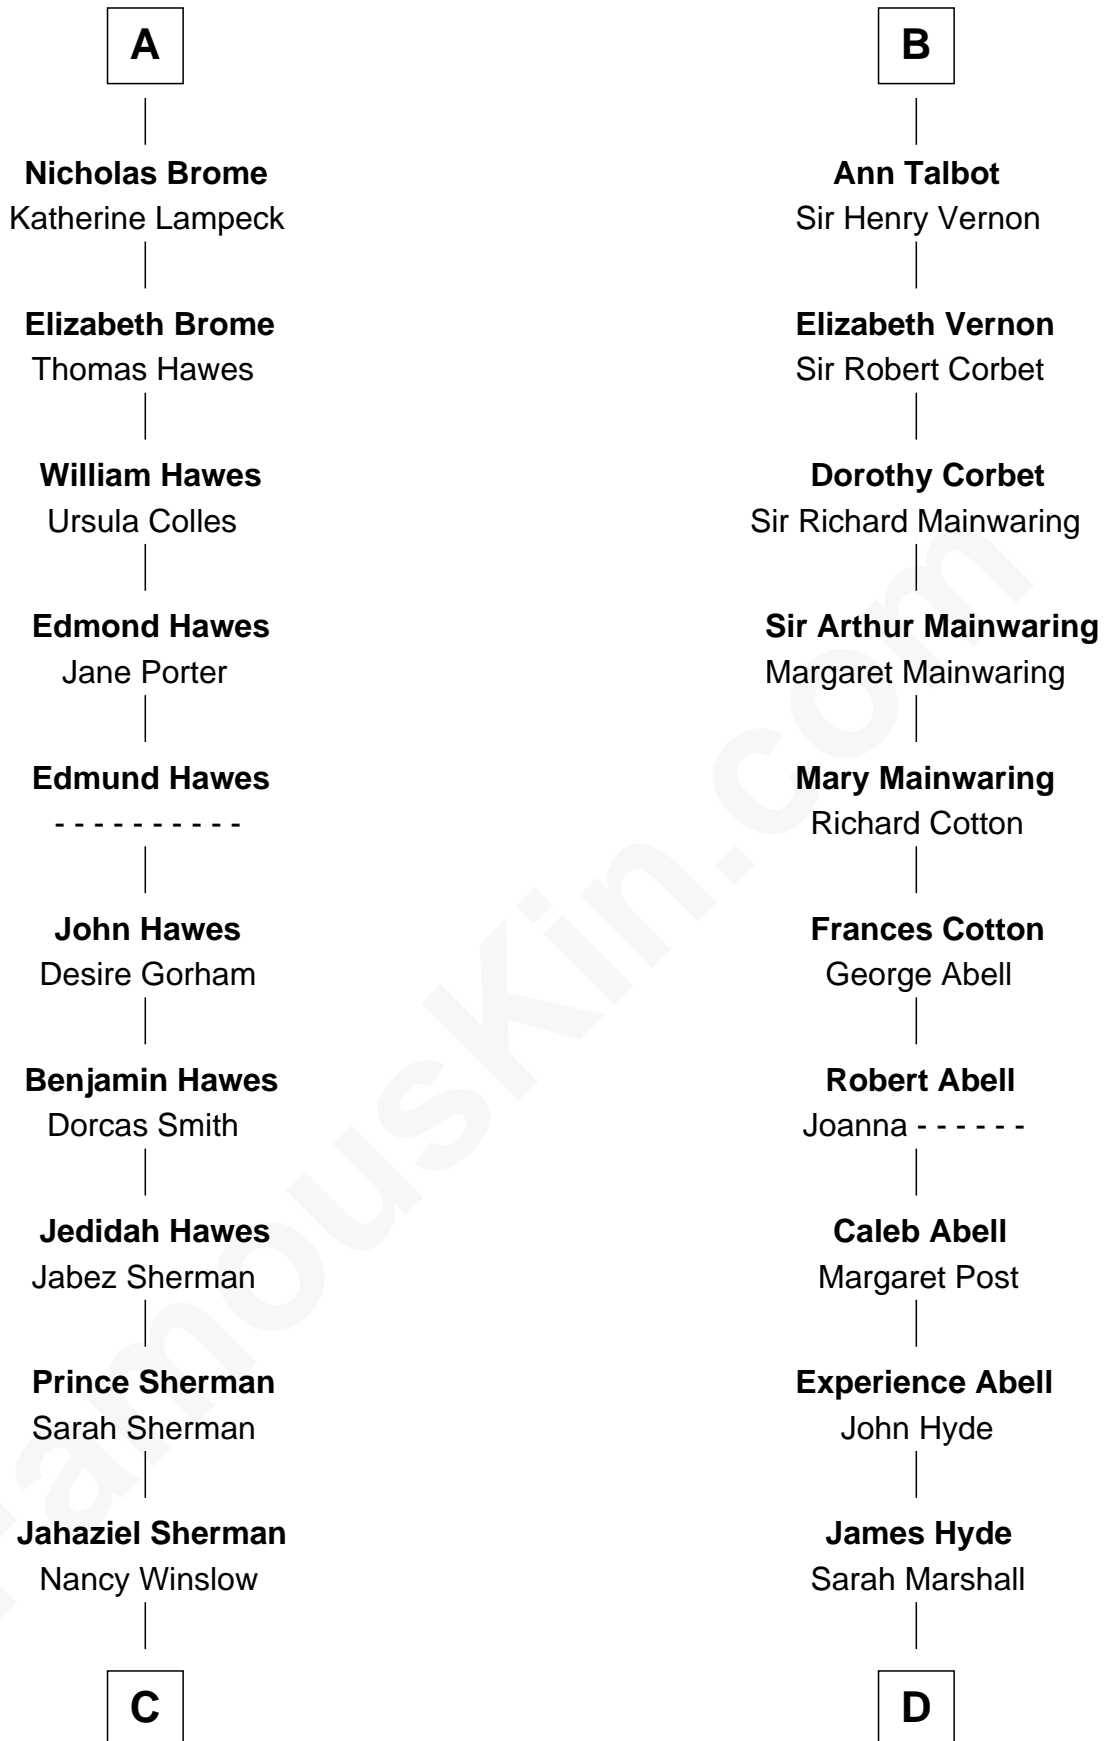

# FamousKin.com Relationship Chart of

**James Sherman**

*27th U.S. Vice-President*

19th cousin 1 time removed of

**Grover Cleveland**

*22nd and 24th U.S. President*

**C**

**Richard Winslow Sherman**  
Frances Lucretia Williams

**Mary Frances Sherman**  
Richard Updike Sherman

**James Sherman**  
*27th U.S. Vice-President*

**D**

**Abiah Hyde**  
Aaron Cleveland

**William Cleveland**  
Margaret Falley

**Rev. Richard Falley Cleveland**  
Ann Neal

**Grover Cleveland**  
*22nd and 24th U.S. President*

FamousKin.com