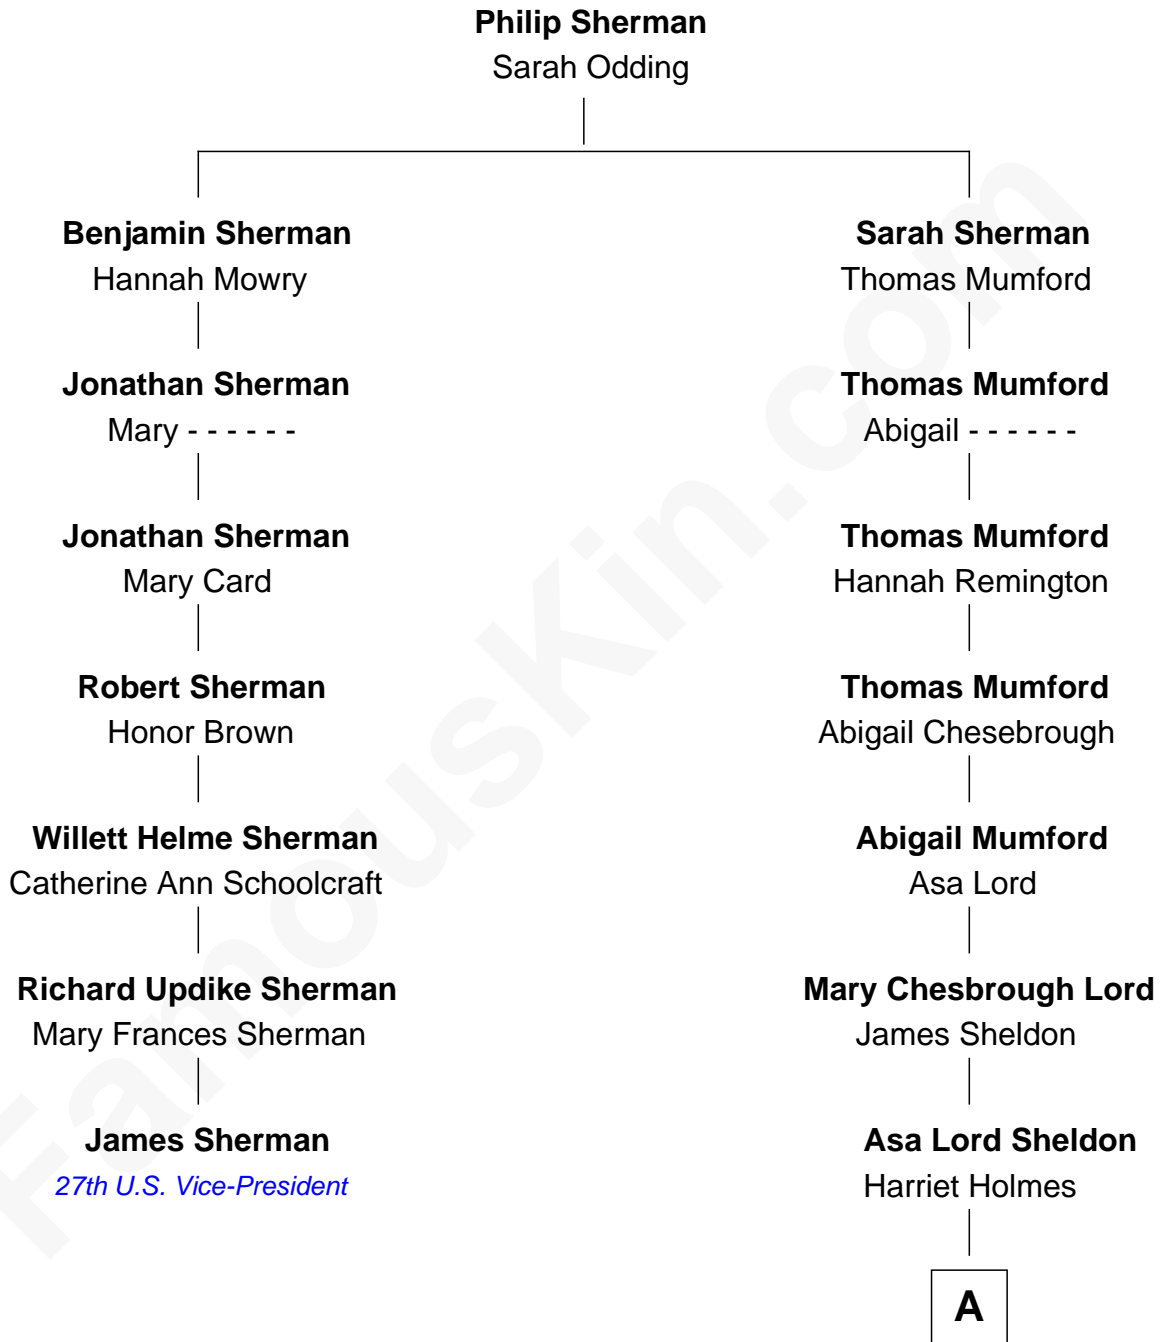

FamousKin.com

Relationship Chart of

James Sherman

27th U.S. Vice-President

6th cousin 4 times removed of

Mamie (Doud) Eisenhower

First Lady of President Dwight Eisenhower

A

James Henry Sheldon

Susan Hill

Mary Cornelia Sheldon

Royal Houghton Doud

John Sheldon Doud

Elivera Mathilda Carlson

Mamie (Doud) Eisenhower

First Lady of Dwight Eisenhower

FamousKin.com