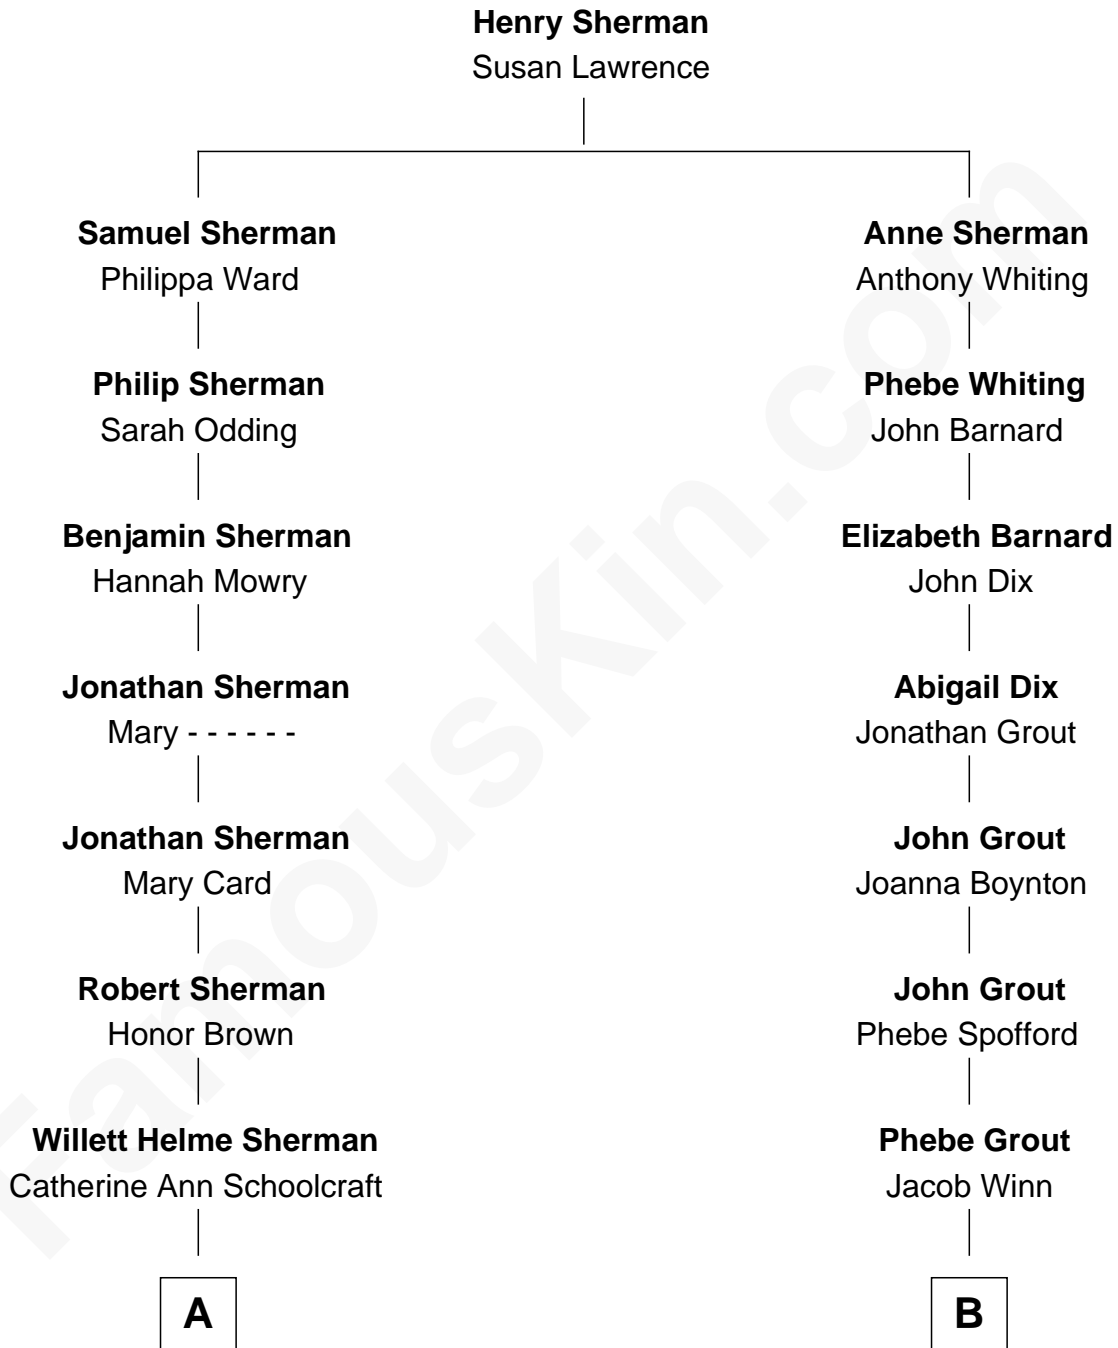

FamousKin.com Relationship Chart of

James Sherman

27th U.S. Vice-President

8th cousin 3 times removed of

Herbert Hoover

31st U.S. President

A

Richard Updike Sherman

Mary Frances Sherman

James Sherman

27th U.S. Vice-President

B

Endymia Winn

Thomas Sherwood

Lucinda Sherwood

John Minthorn

Theodore Minthorn

Mary Wasley

Hulda Randall Minthorn

Jessie Clark Hoover

Herbert Hoover

31st U.S. President

FamousKin.com