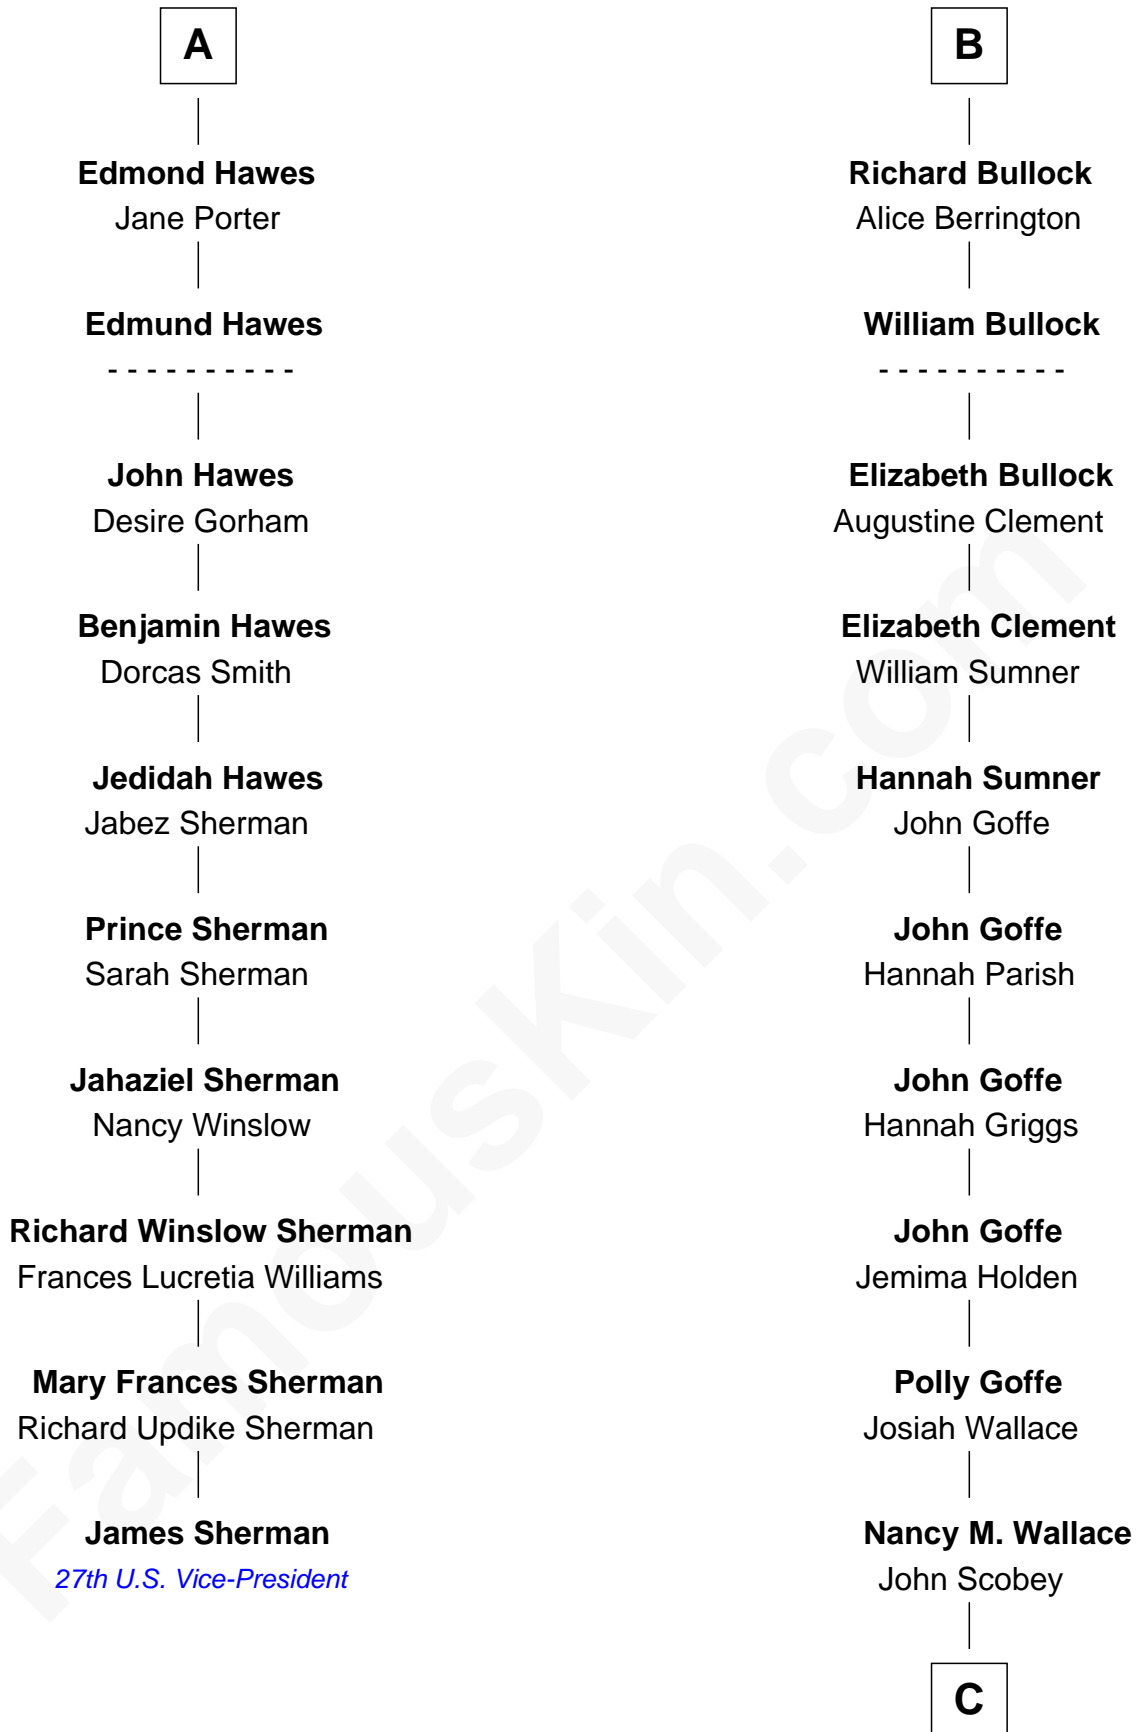

FamousKin.com Relationship Chart of

James Sherman

27th U.S. Vice-President

16th cousin 3 times removed of

Lou (Henry) Hoover

First Lady of President Herbert Hoover

Sir John Howard

Alice de Bois

C

Philomelia Sophia Scobey

Phineas Weed

Florence Ida Weed

Charles Delano Henry

Lou (Henry) Hoover

First Lady of Herbert Hoover

FamousKin.com