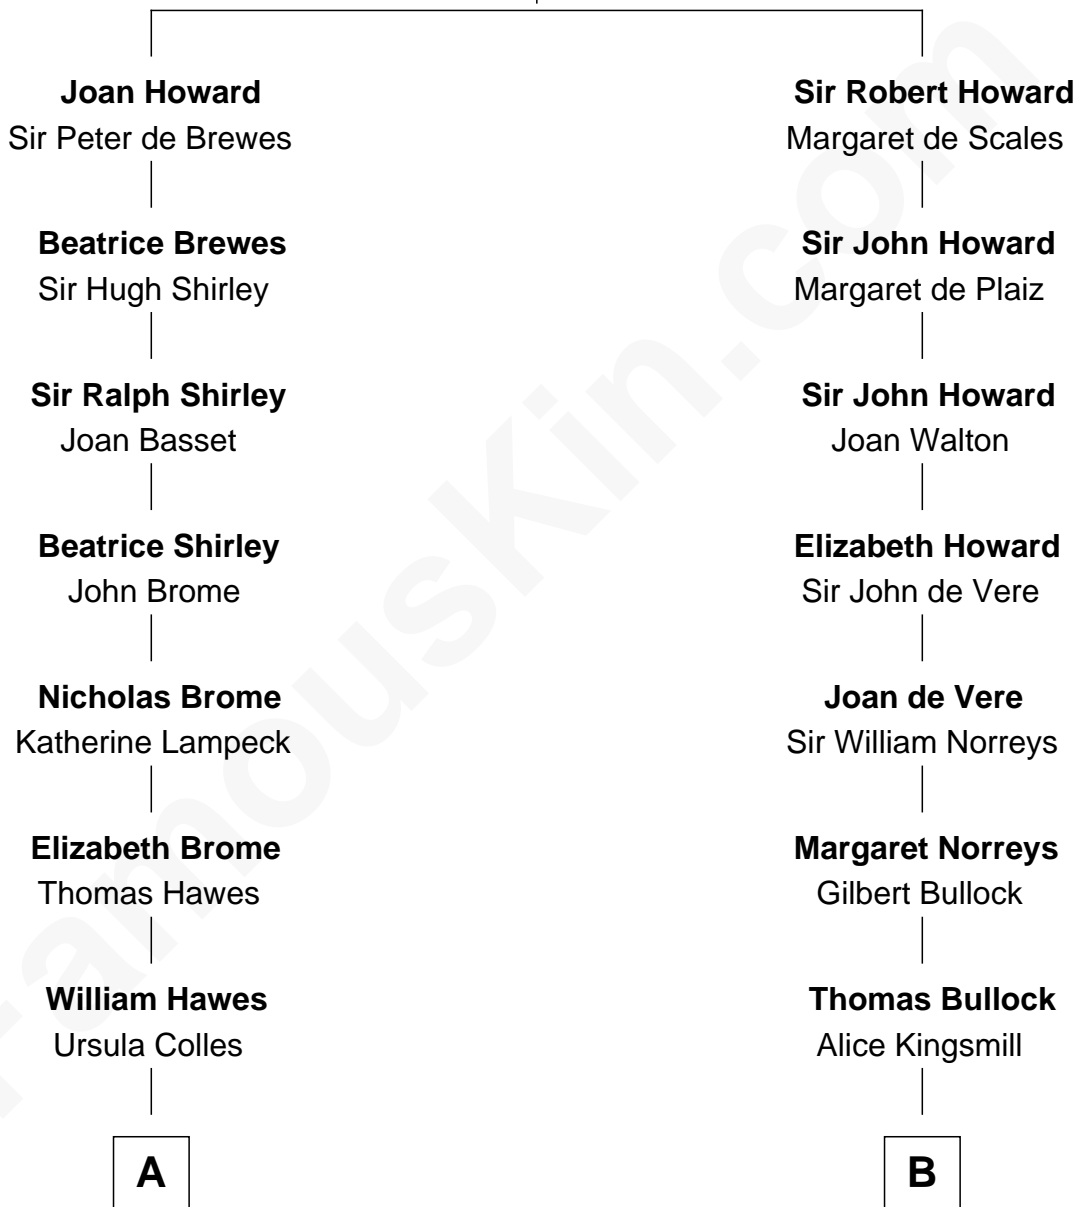

FamousKin.com Relationship Chart of

James Sherman

27th U.S. Vice-President

16th cousin 3 times removed of

Lou (Henry) Hoover

First Lady of President Herbert Hoover

Sir John Howard

Alice de Bois

C

Philomelia Sophia Scobey

Phineas Weed

Florence Ida Weed

Charles Delano Henry

Lou (Henry) Hoover

First Lady of Herbert Hoover

FamousKin.com