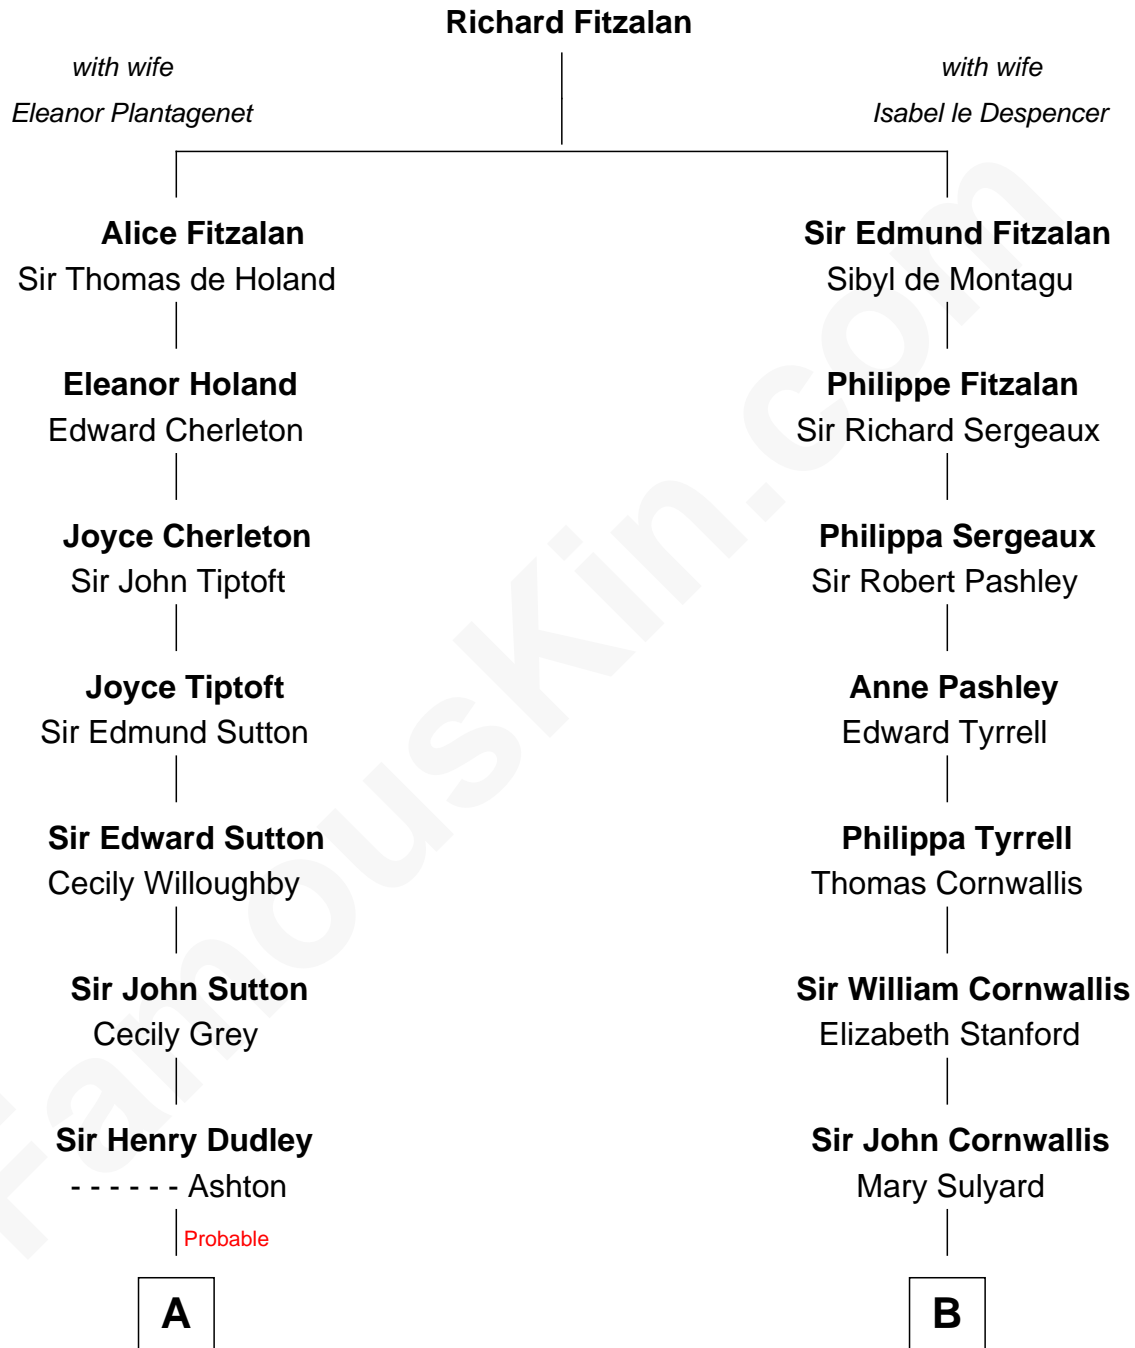

FamousKin.com Relationship Chart of

James Sherman

27th U.S. Vice-President

18th cousin of

Ellen Louise (Axson) Wilson

First Lady of President Woodrow Wilson

C

Mary Frances Sherman
Richard Updike Sherman

James Sherman
27th U.S. Vice-President

D

Rev. Samuel Edward Axson
Margaret Jane Hoyt

Ellen Louise (Axson) Wilson
First Lady of Woodrow Wilson

FamousKin.com