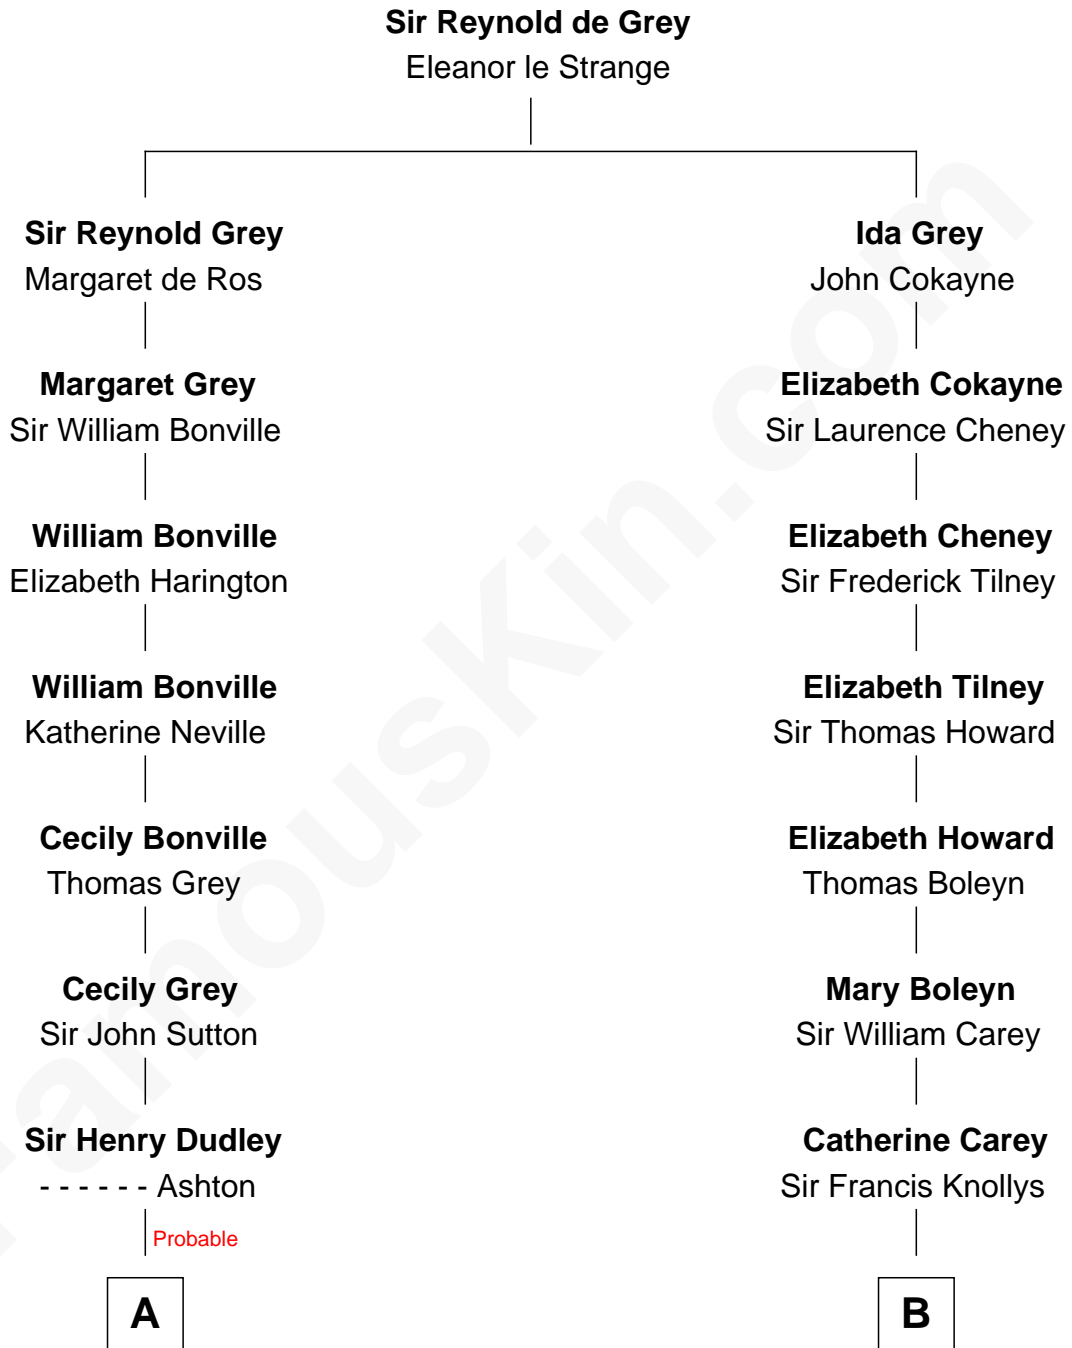

FamousKin.com Relationship Chart of

James Sherman

27th U.S. Vice-President

17th cousin 1 time removed of

Edith (Bolling) Wilson

First Lady of President Woodrow Wilson

C

—
Mary Frances Sherman
Richard Updike Sherman

—
James Sherman
27th U.S. Vice-President

FamousKin.com