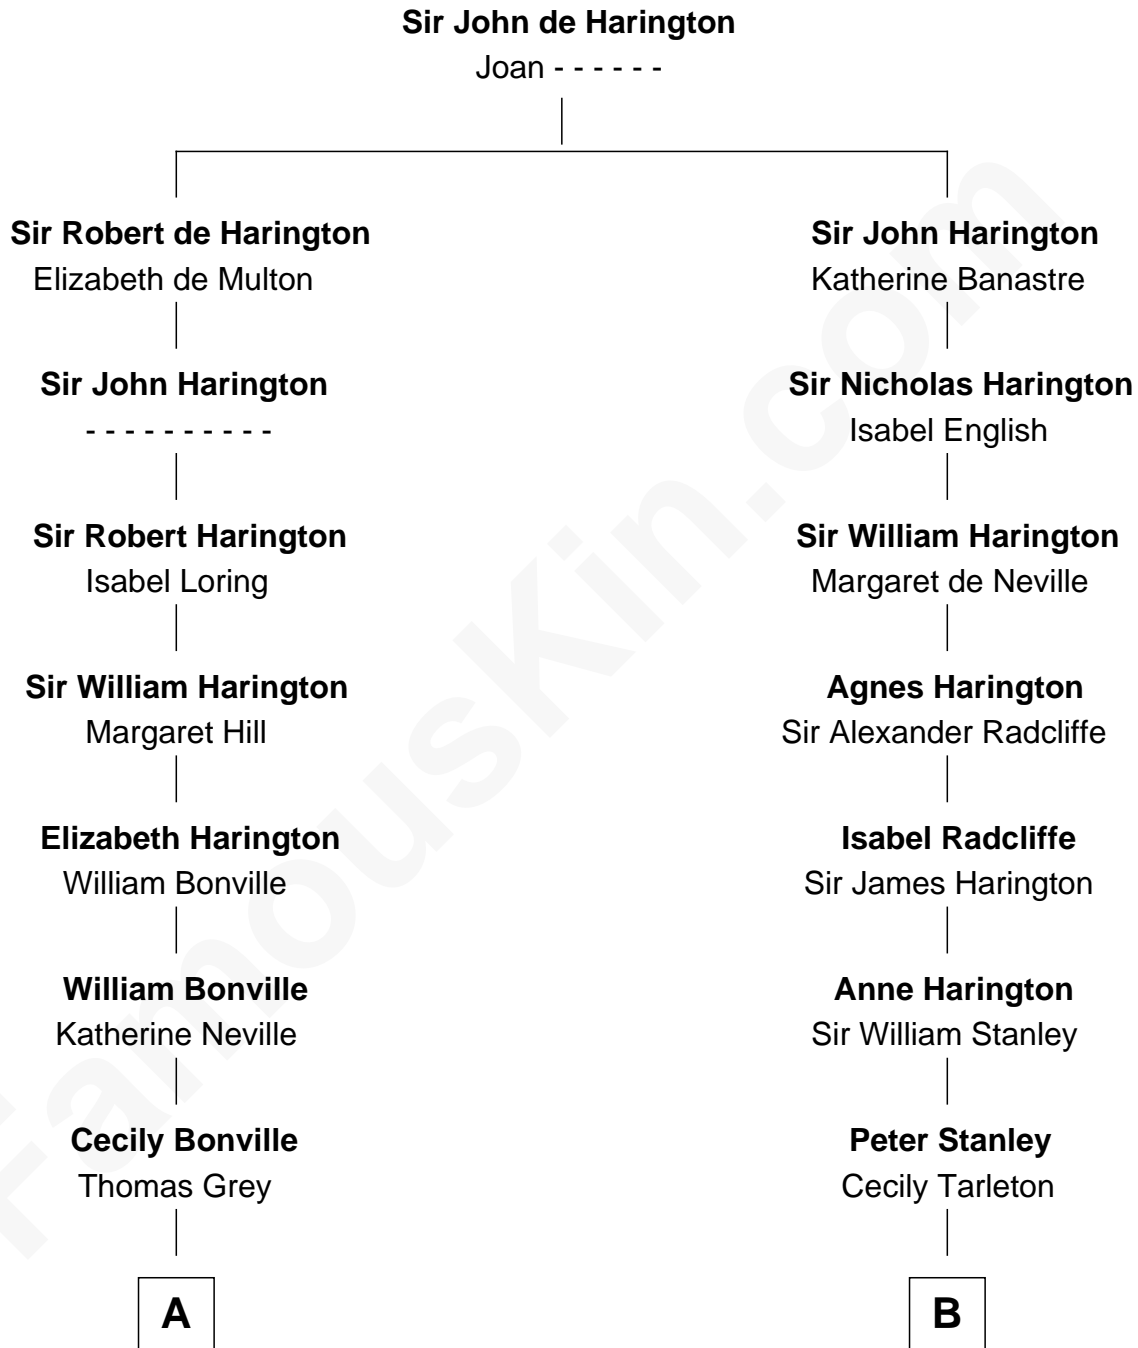

FamousKin.com Relationship Chart of

James Sherman

27th U.S. Vice-President

18th cousin 2 times removed of

Edith (Bolling) Wilson

First Lady of President Woodrow Wilson

C

Mary Augusta Barron
Stalham Williams

Frances Lucretia Williams
Richard Winslow Sherman

Mary Frances Sherman
Richard Updike Sherman

James Sherman
27th U.S. Vice-President

D

William Holcombe Bolling
Sarah Spiers White

Edith (Bolling) Wilson
First Lady of Woodrow Wilson