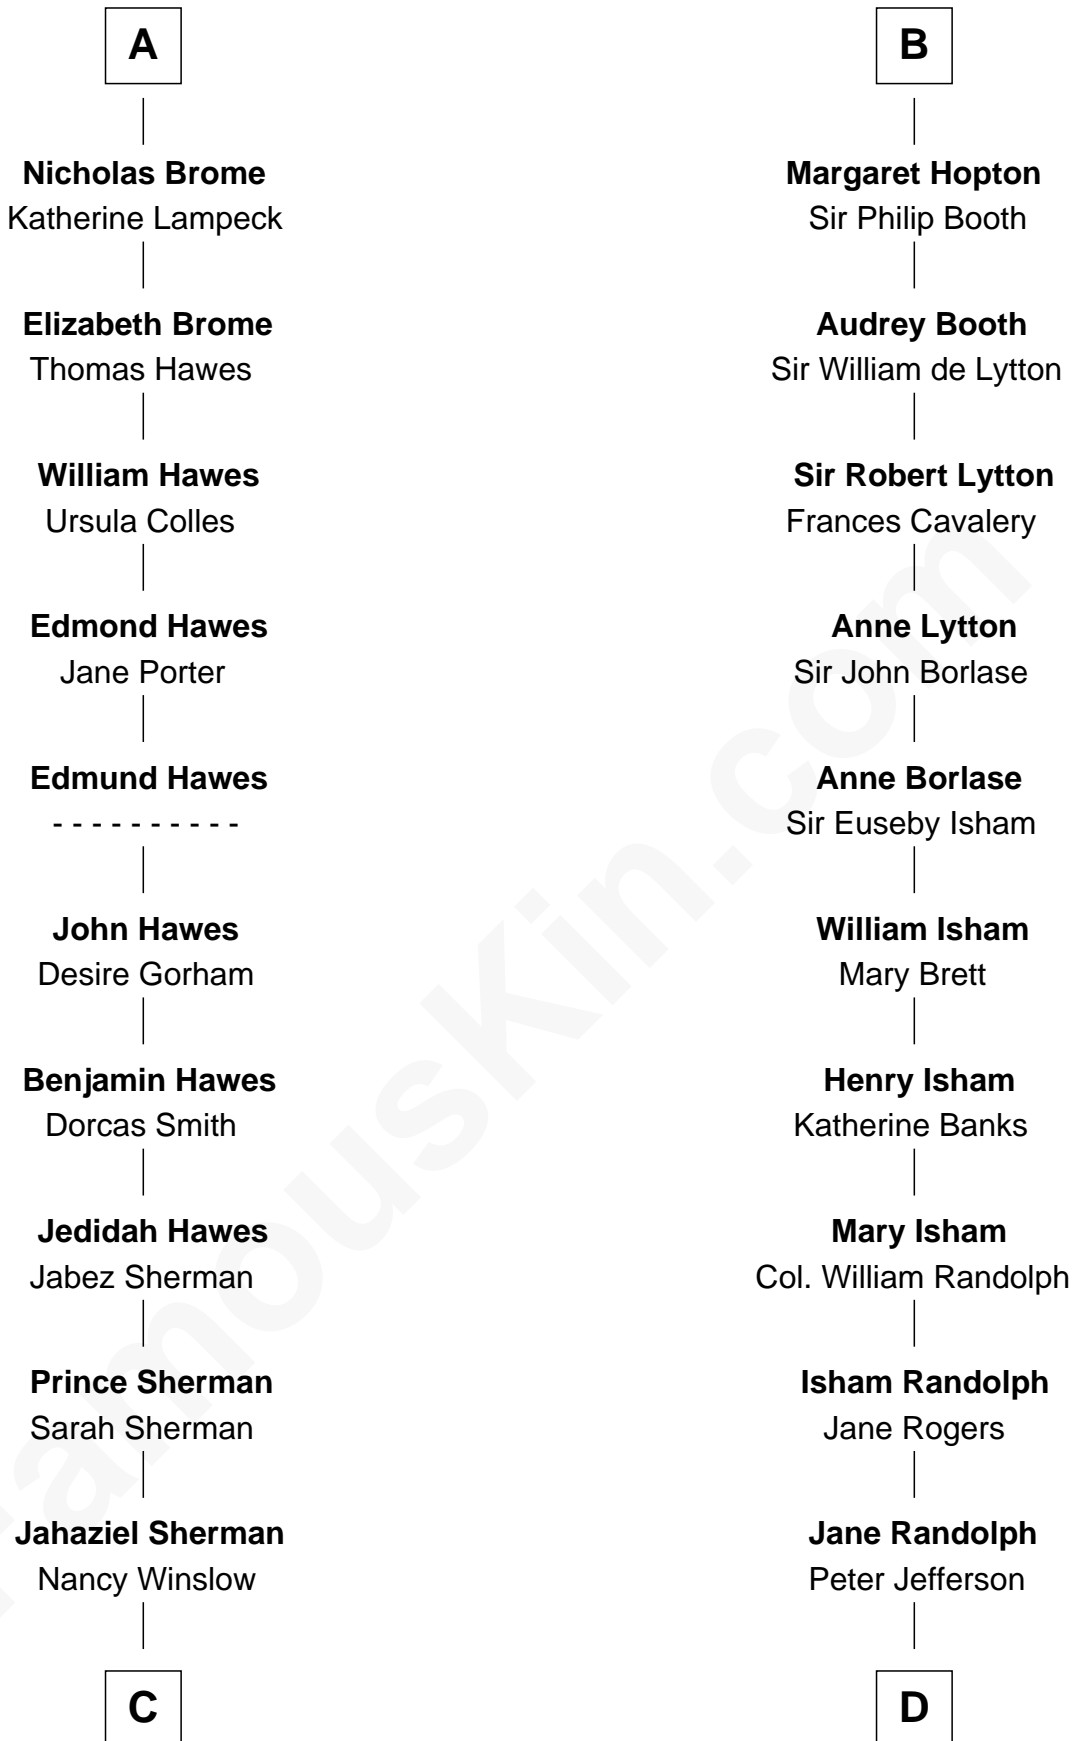

# FamousKin.com Relationship Chart of

**James Sherman**

*27th U.S. Vice-President*

19th cousin 2 times removed of

**Edith (Bolling) Wilson**

*First Lady of President Woodrow Wilson*

**Sir William de Ros**

Lucy FitzPiers

Eustache Fitz Ralph

**Ivetta de Ros**

Sir Geoffrey le Scrope

**Sir Stephen le Scrope**

Isabel - - - - -

**Joan le Scrope**

William Pert

**Margaret Pert**

Thomas Hopton

**Sir John Hopton**

Margaret Saville

**Sir William Hopton**

Margaret Wentworth

**B**

**C**

**Richard Winslow Sherman**  
Frances Lucretia Williams

**Mary Frances Sherman**  
Richard Updike Sherman

**James Sherman**  
*27th U.S. Vice-President*

**D**

**Mary Jefferson**  
John Bolling

**Archibald Bolling**  
Catherine Payne

**Archibald Bolling**  
Anne E. Wigginton