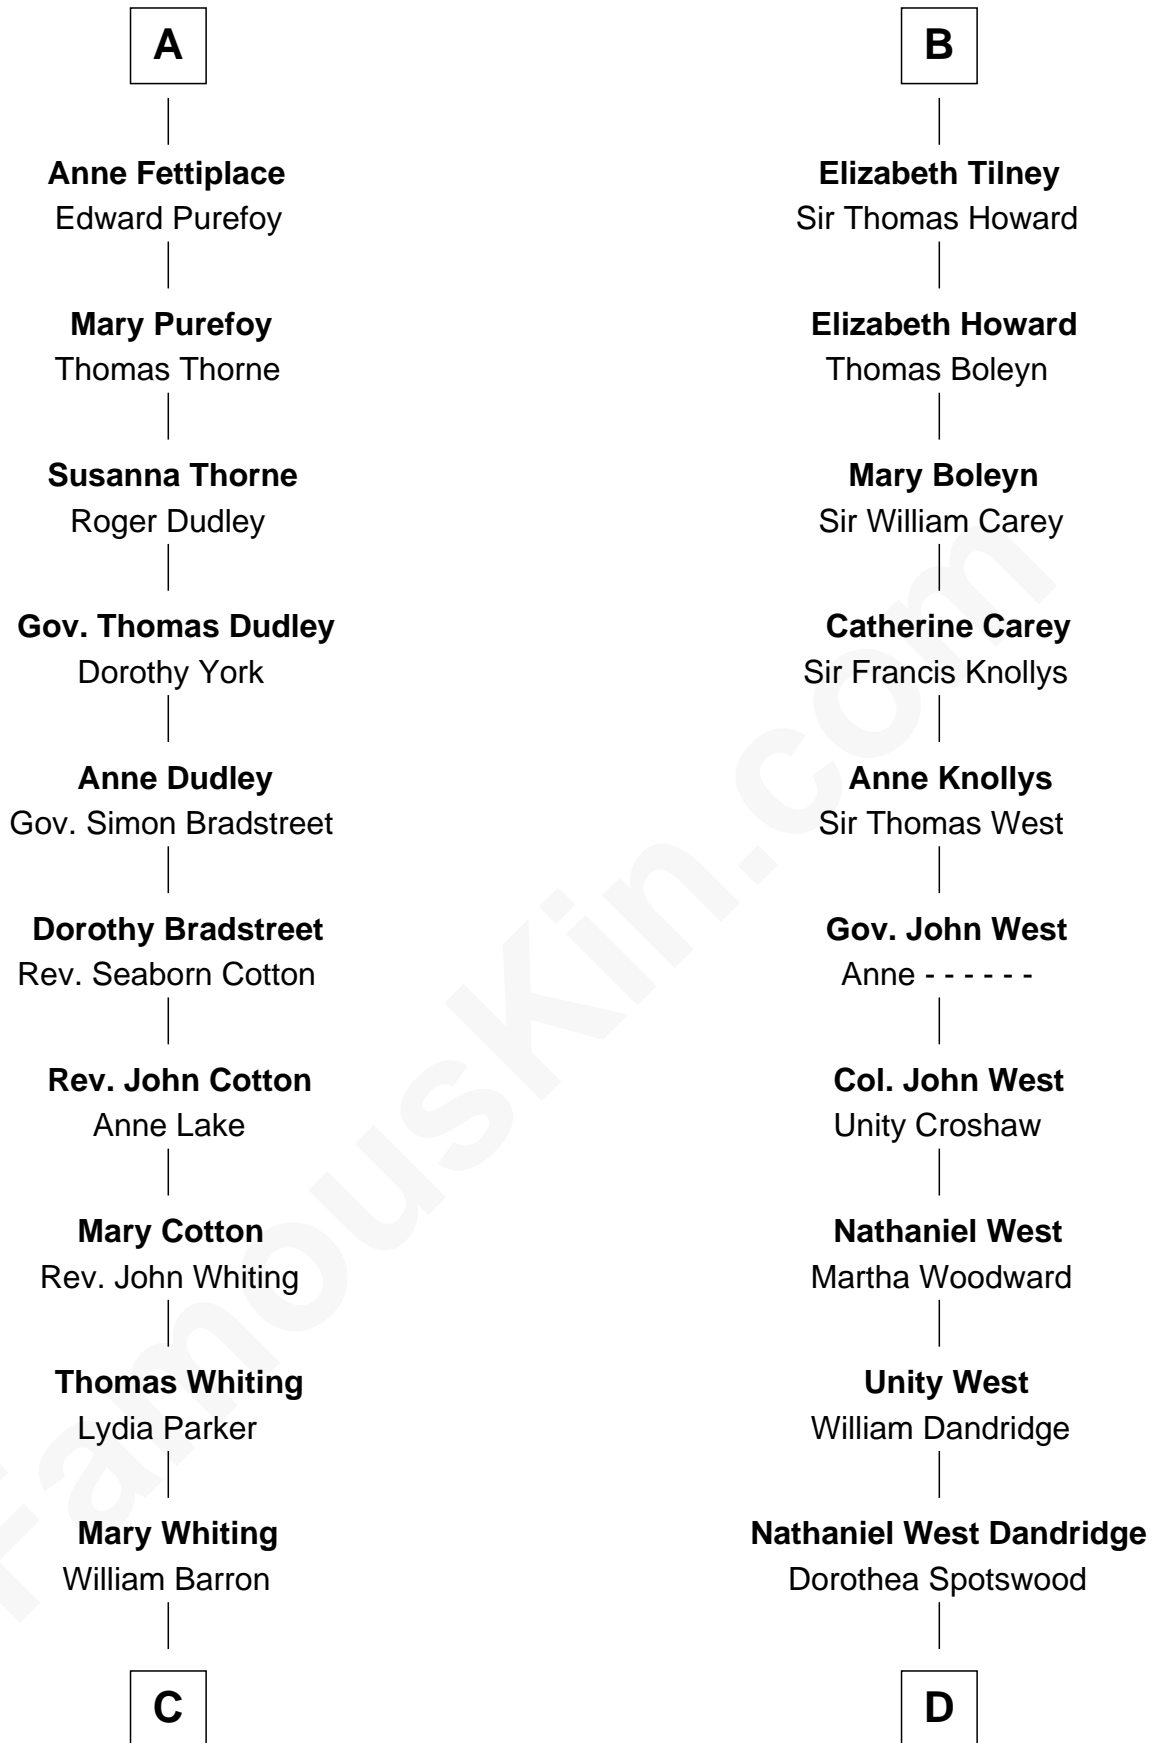

FamousKin.com Relationship Chart of

James Sherman

27th U.S. Vice-President

20th cousin 1 time removed of

Edith (Bolling) Wilson

First Lady of President Woodrow Wilson

C

Mary Augusta Barron
Stalham Williams

Frances Lucretia Williams
Richard Winslow Sherman

Mary Frances Sherman
Richard Updike Sherman

James Sherman
27th U.S. Vice-President

D

Martha Dandridge
Archibald Payne

Catherine Payne
Archibald Bolling

Archibald Bolling
Anne E. Wigginton

William Holcombe Bolling
Sarah Spiers White

Edith (Bolling) Wilson
First Lady of Woodrow Wilson

FamousKin.com