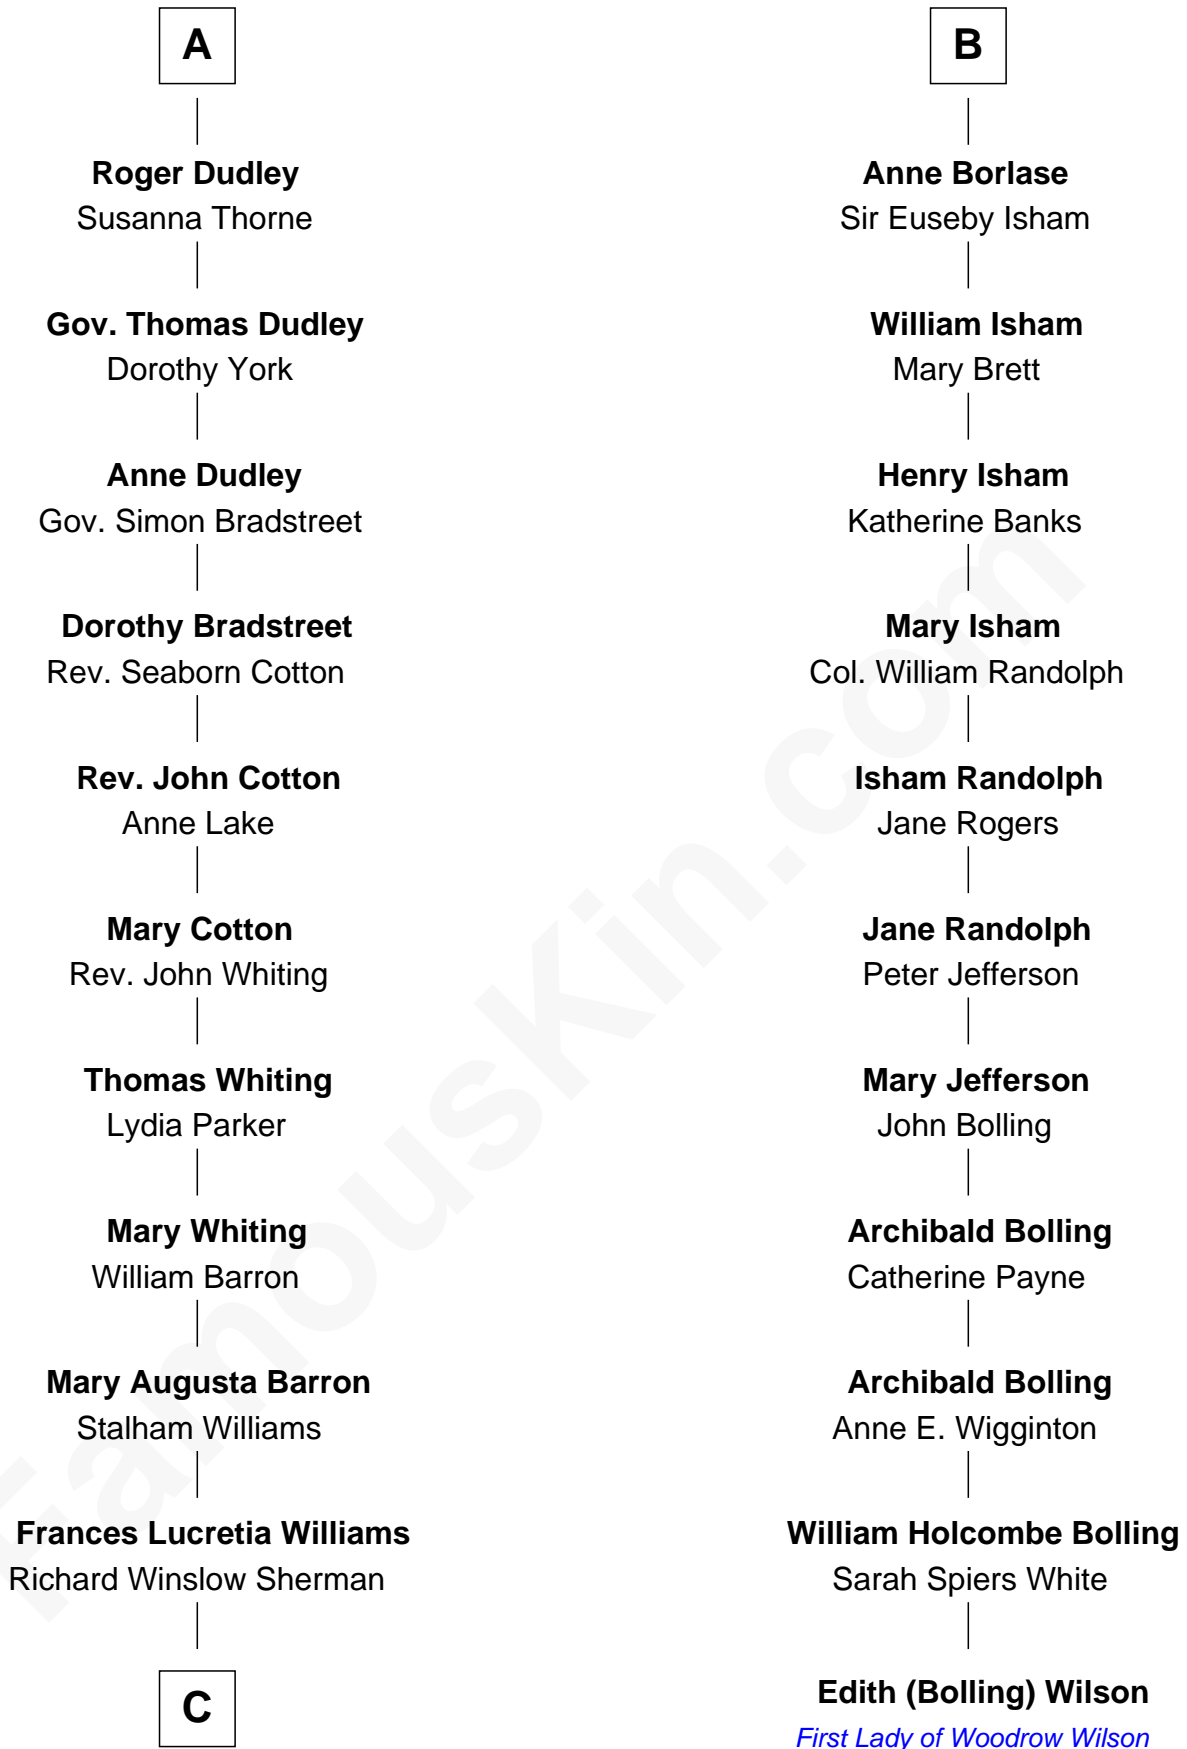

# FamousKin.com Relationship Chart of

**James Sherman**

27th U.S. Vice-President

17th cousin 1 time removed of

**Edith (Bolling) Wilson**

First Lady of President Woodrow Wilson

**Sir Philip le Despencer**

Elizabeth - - - - -

**Sir Philip le Despencer**

Elizabeth de Tibetot

**Margery Despencer**

Sir Roger Wentworth

**Margaret Wentworth**

Sir William Hopton

**Margaret Hopton**

Sir Philip Booth

**Audrey Booth**

Sir William de Lytton

**Sir Robert Lytton**

Frances Cavalery

**Anne Lytton**

Sir John Borlase

**B**

C

|  
**Mary Frances Sherman**  
Richard Updike Sherman

|  
**James Sherman**  
*27th U.S. Vice-President*

FamousKin.com