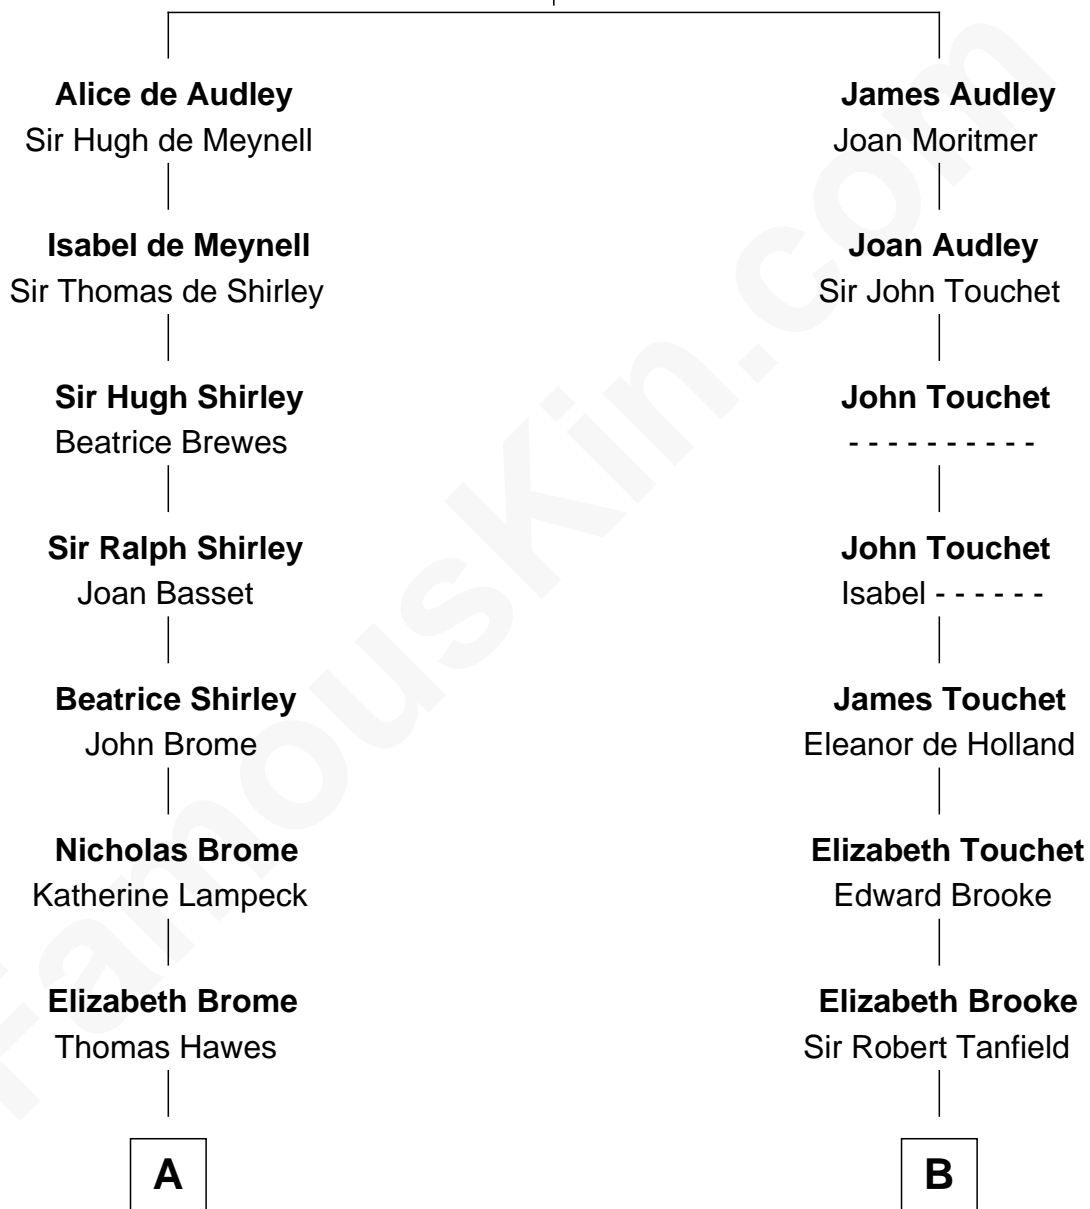

FamousKin.com Relationship Chart of

James Sherman

27th U.S. Vice-President

17th cousin 4 times removed of

Edith (Bolling) Wilson

First Lady of President Woodrow Wilson

Sir Nicholas Audley

Joan Martin

Sarah Spiers White

Edith (Bolling) Wilson

First Lady of Woodrow Wilson

FamousKin.com