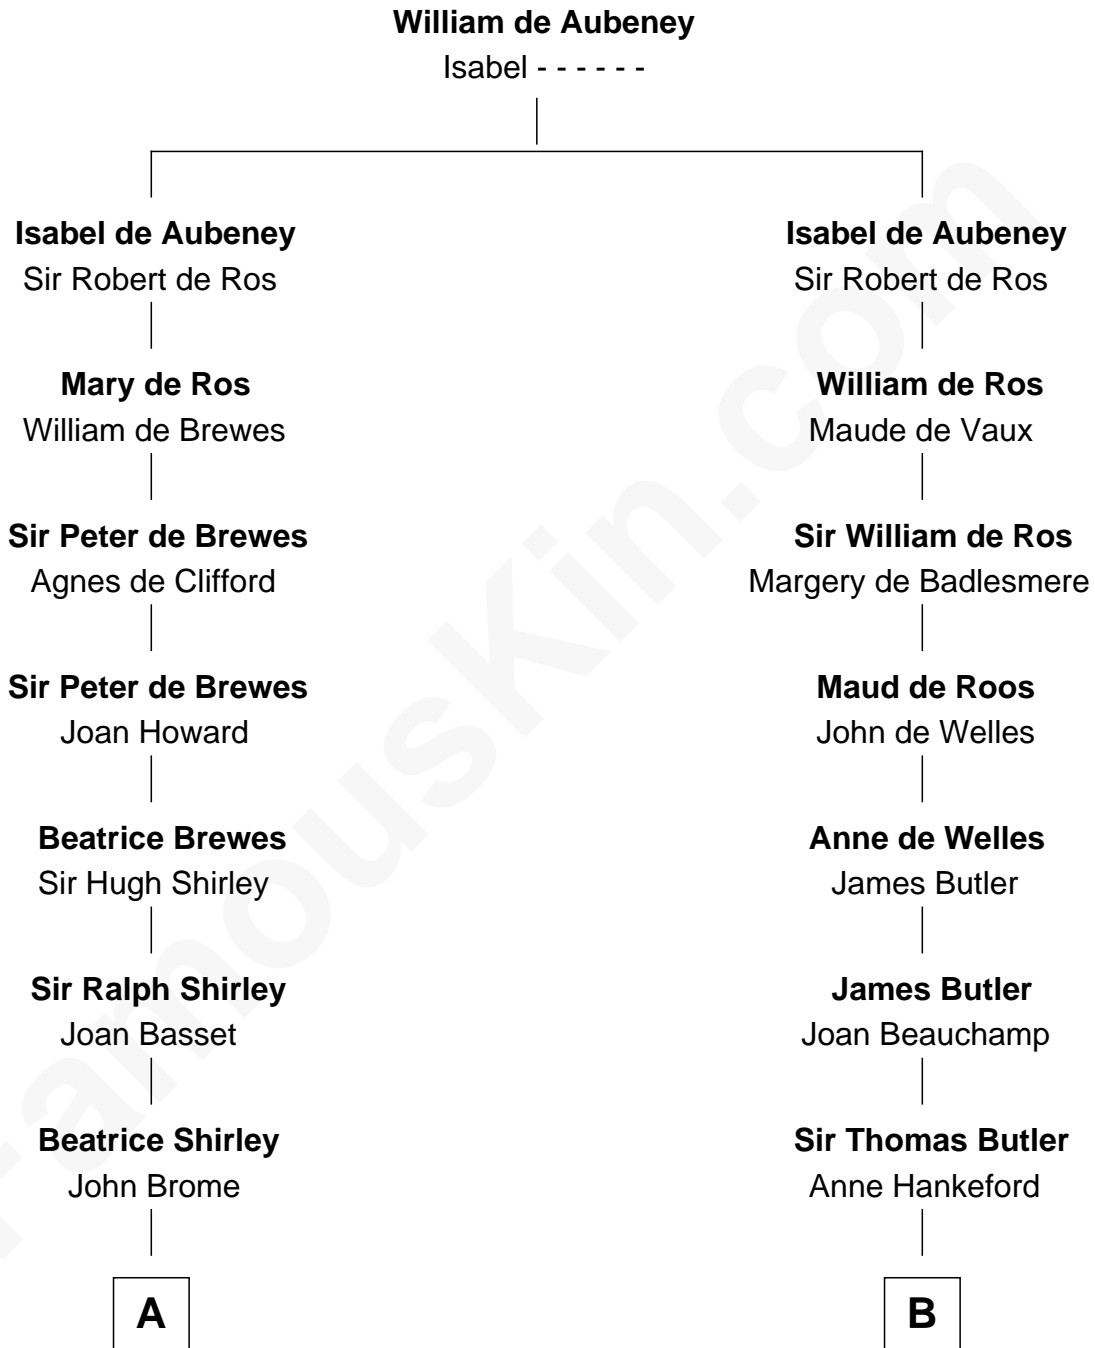

# FamousKin.com Relationship Chart of

**James Sherman**

*27th U.S. Vice-President*

19th cousin 2 times removed of

**Edith (Bolling) Wilson**

*First Lady of President Woodrow Wilson*

**C**

**Richard Winslow Sherman**

Frances Lucretia Williams

**Mary Frances Sherman**

Richard Updike Sherman

**James Sherman**

*27th U.S. Vice-President*

**D**

**Martha Dandridge**

Archibald Payne