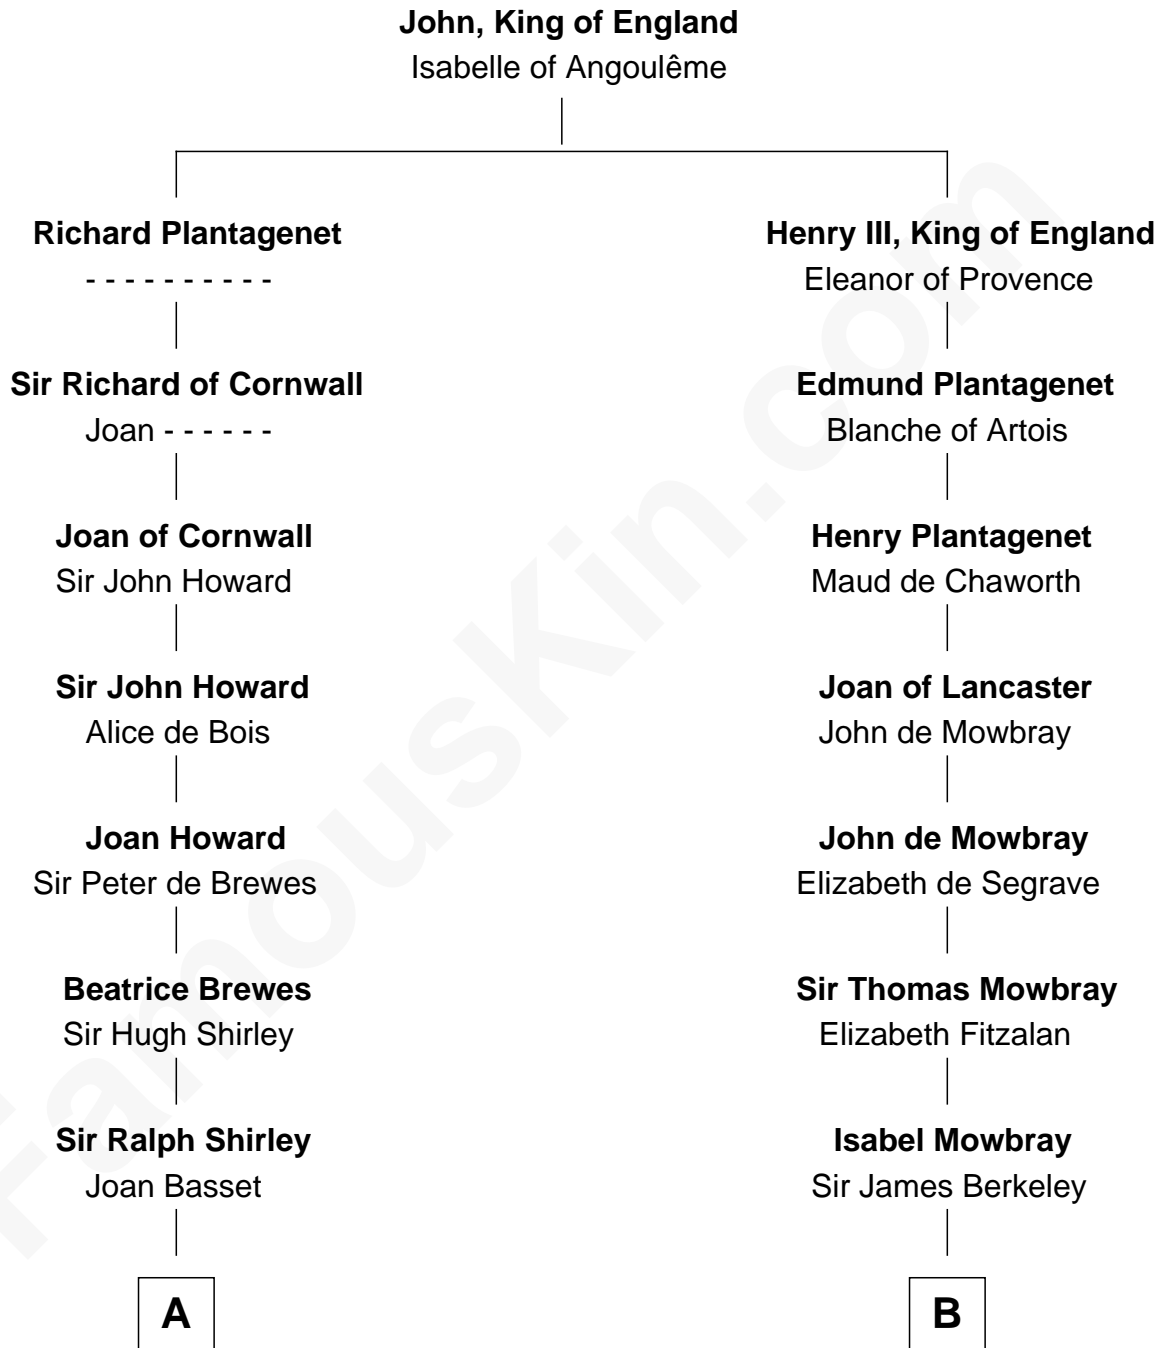

FamousKin.com Relationship Chart of

James Sherman

27th U.S. Vice-President

18th cousin 2 times removed of

Samuel Prescott

Completed Paul Revere's Midnight Ride

C

Jahaziel Sherman

Nancy Winslow

Richard Winslow Sherman

Frances Lucretia Williams

Mary Frances Sherman

Richard Updike Sherman

James Sherman

27th U.S. Vice-President

D

Dr. Abel Prescott

Abigail Brigham

Samuel Prescott

Completed Paul Revere's Ride

FamousKin.com