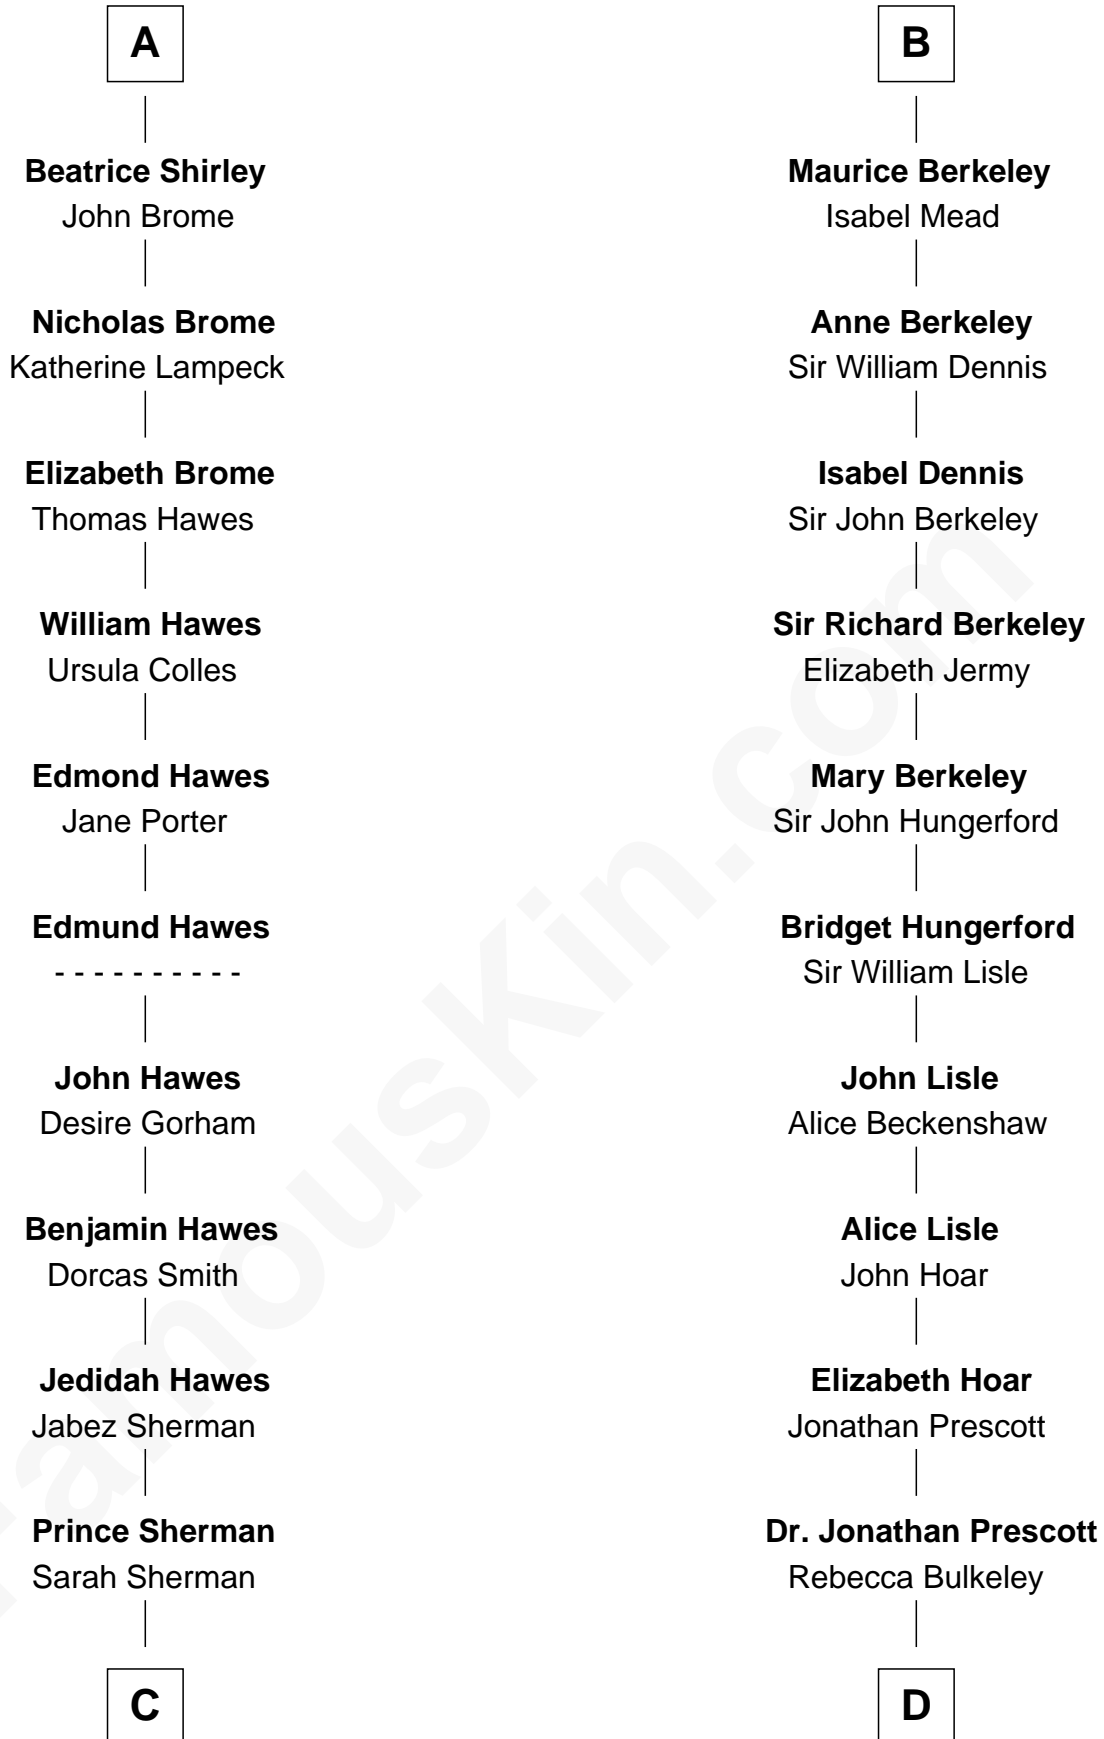

FamousKin.com Relationship Chart of

James Sherman

27th U.S. Vice-President

18th cousin 2 times removed of

Samuel Prescott

Completed Paul Revere's Midnight Ride

C

Jahaziel Sherman

Nancy Winslow

Richard Winslow Sherman

Frances Lucretia Williams

Mary Frances Sherman

Richard Updike Sherman

James Sherman

27th U.S. Vice-President

D

Dr. Abel Prescott

Abigail Brigham

Samuel Prescott

Completed Paul Revere's Ride

FamousKin.com