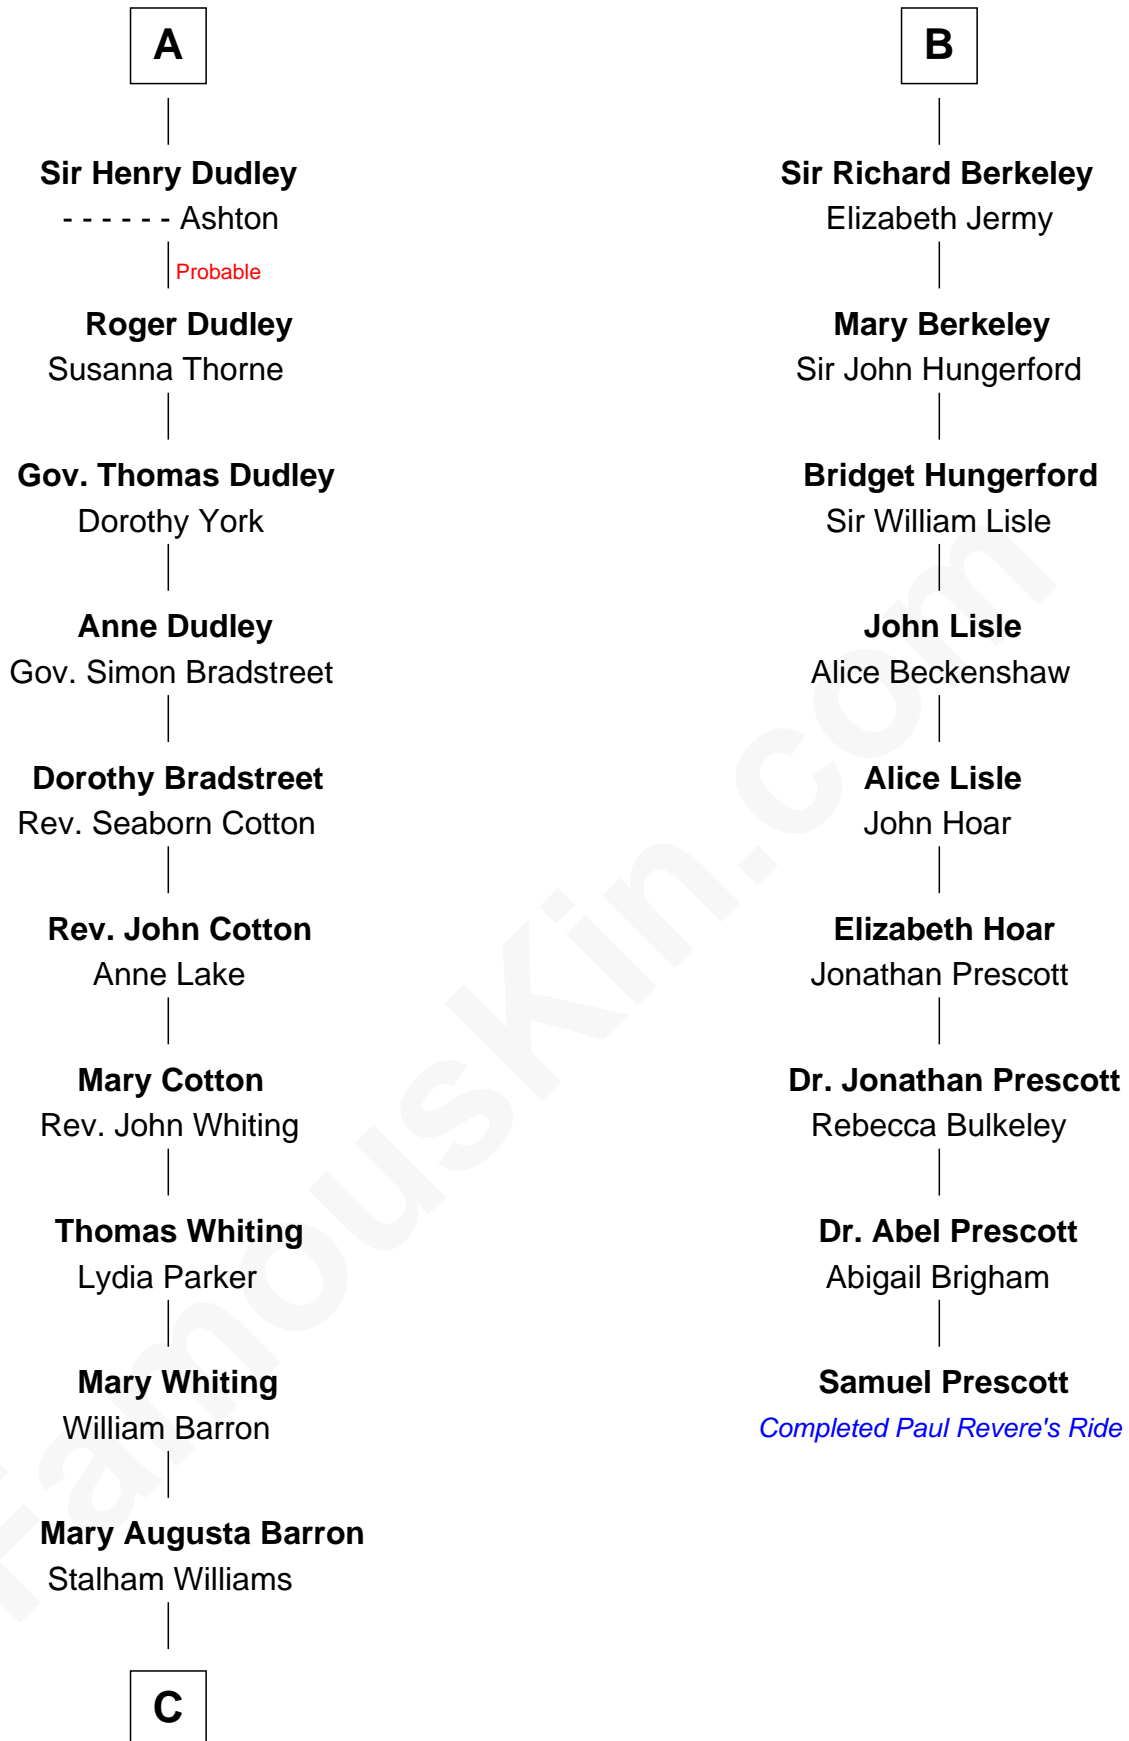

FamousKin.com Relationship Chart of

James Sherman

27th U.S. Vice-President

15th cousin 4 times removed of

Samuel Prescott

Completed Paul Revere's Midnight Ride

C

—
Frances Lucretia Williams

Richard Winslow Sherman

—
Mary Frances Sherman

Richard Updike Sherman

—
James Sherman

27th U.S. Vice-President

FamousKin.com