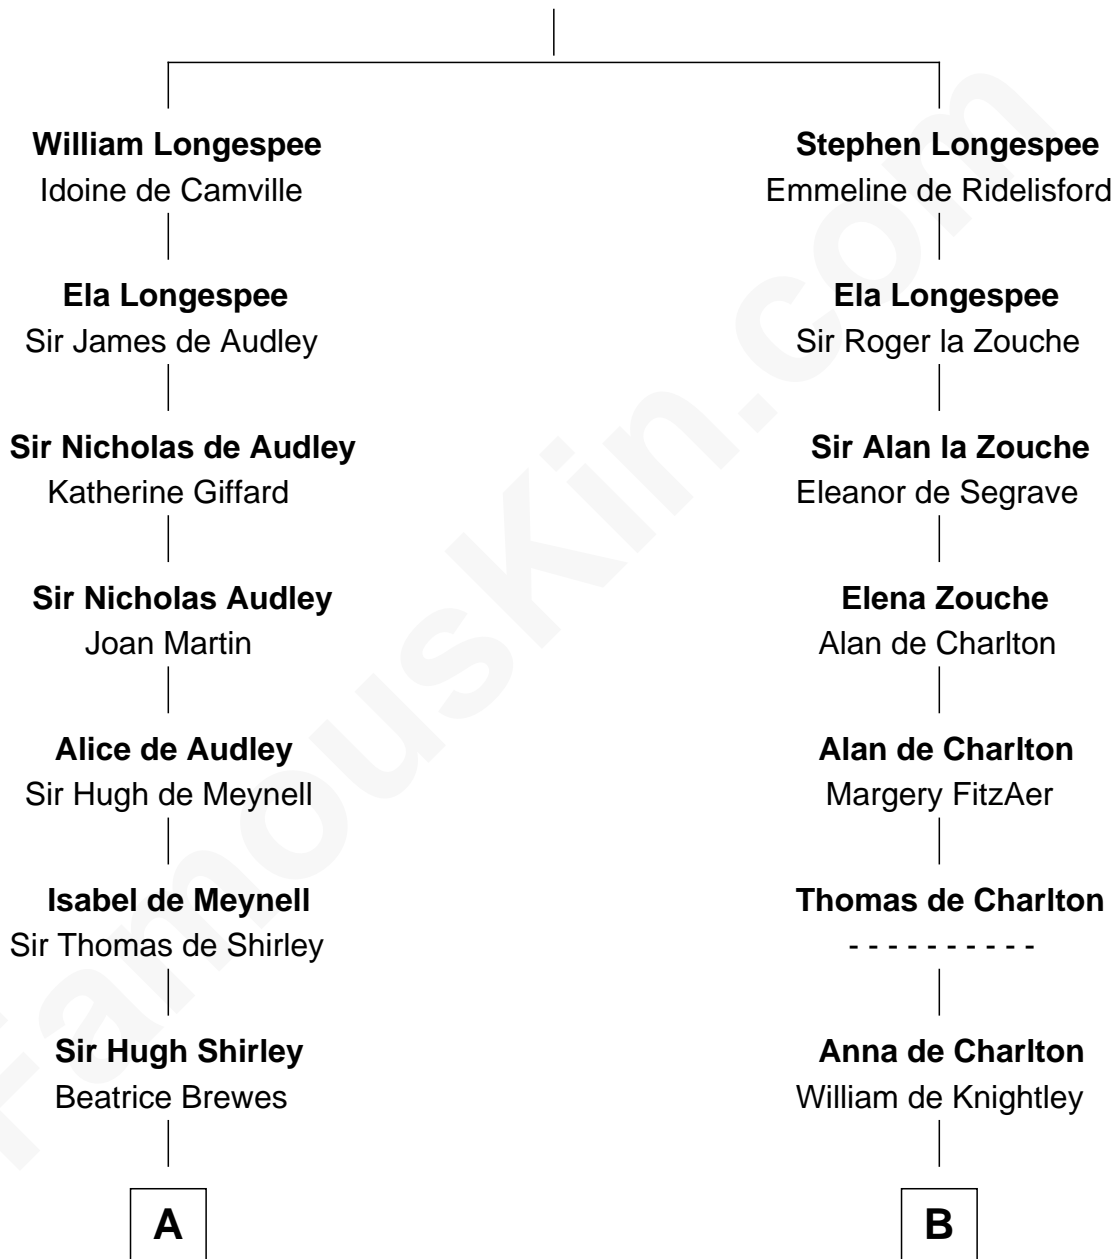

FamousKin.com Relationship Chart of

James Sherman

27th U.S. Vice-President

18th cousin 3 times removed of

Samuel Prescott

Completed Paul Revere's Midnight Ride

Sir William Longespee

Ela of Salisbury

C

Prince Sherman
Sarah Sherman

Jahaziel Sherman
Nancy Winslow

Richard Winslow Sherman
Frances Lucretia Williams

Mary Frances Sherman
Richard Updike Sherman

James Sherman
27th U.S. Vice-President

D

Dr. Abel Prescott
Abigail Brigham

Samuel Prescott
Completed Paul Revere's Ride

FamousKin.com