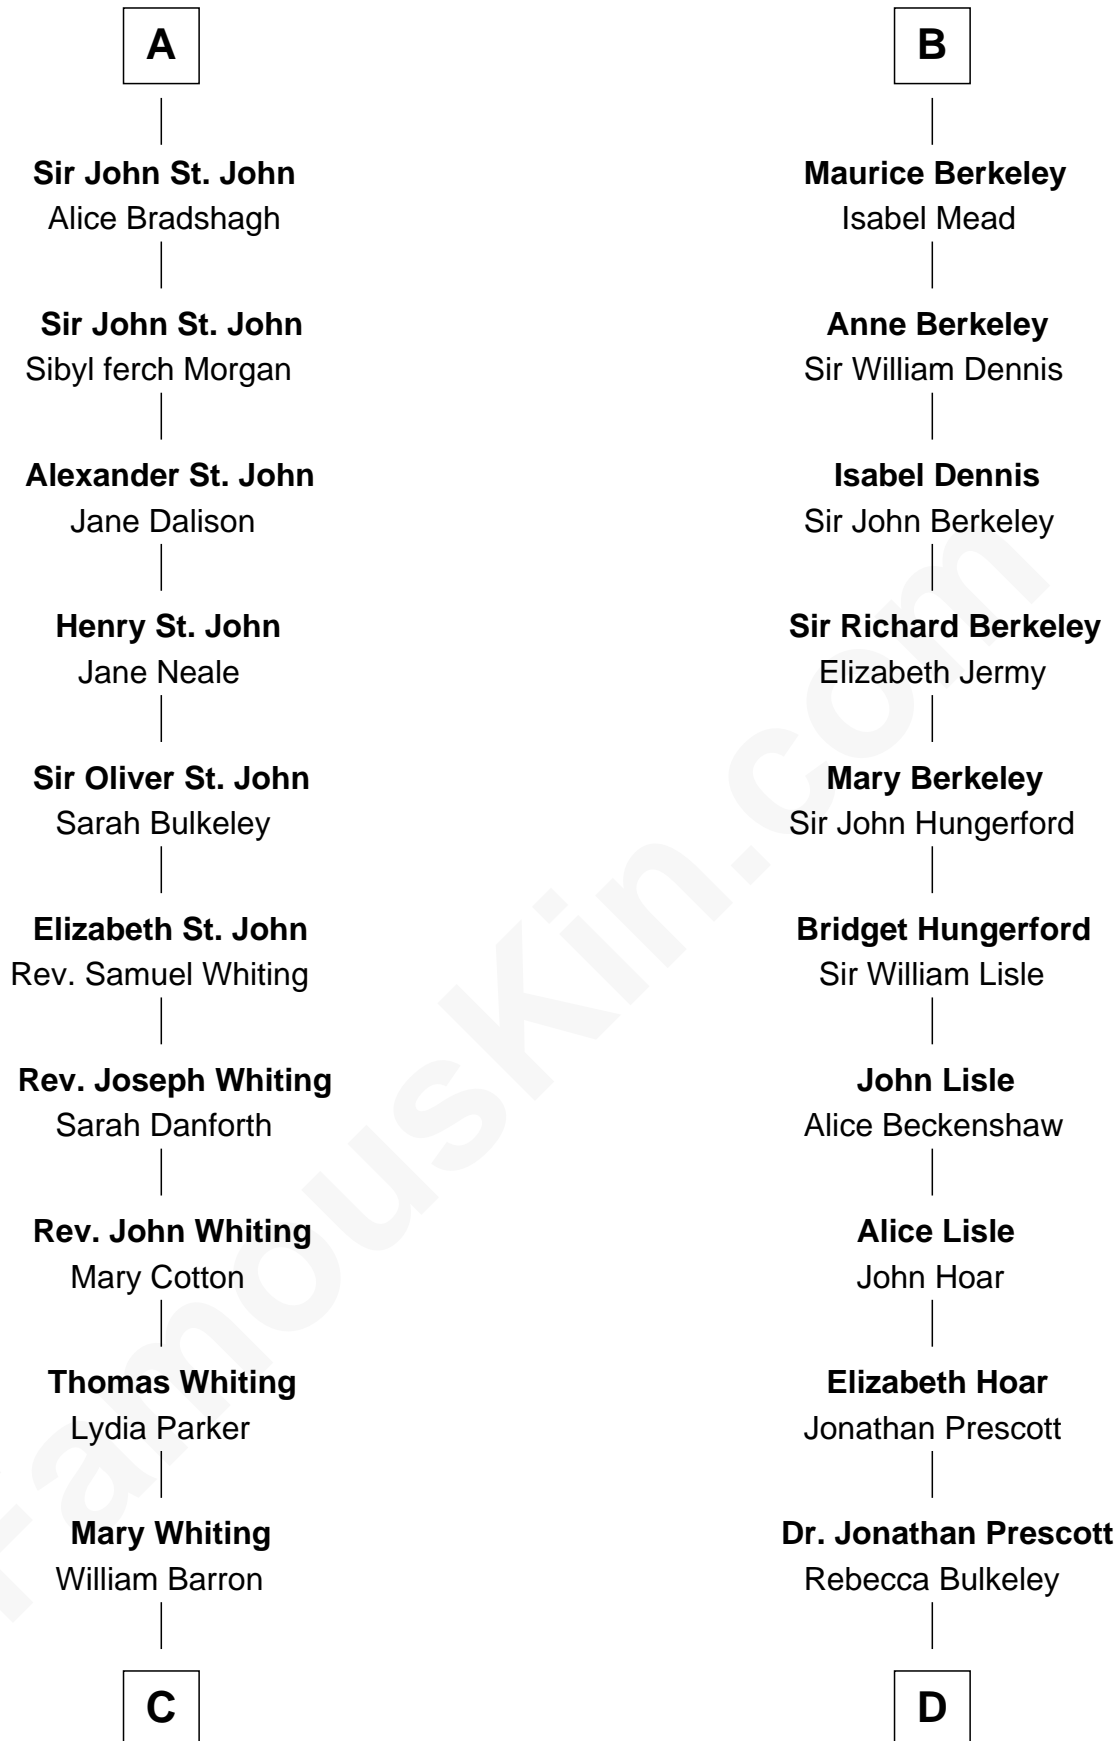

FamousKin.com Relationship Chart of

James Sherman

27th U.S. Vice-President

18th cousin 2 times removed of

Samuel Prescott

Completed Paul Revere's Midnight Ride

C

Mary Augusta Barron
Stalham Williams

Frances Lucretia Williams
Richard Winslow Sherman

Mary Frances Sherman
Richard Updike Sherman

James Sherman
27th U.S. Vice-President

D

Dr. Abel Prescott
Abigail Brigham

Samuel Prescott
Completed Paul Revere's Ride