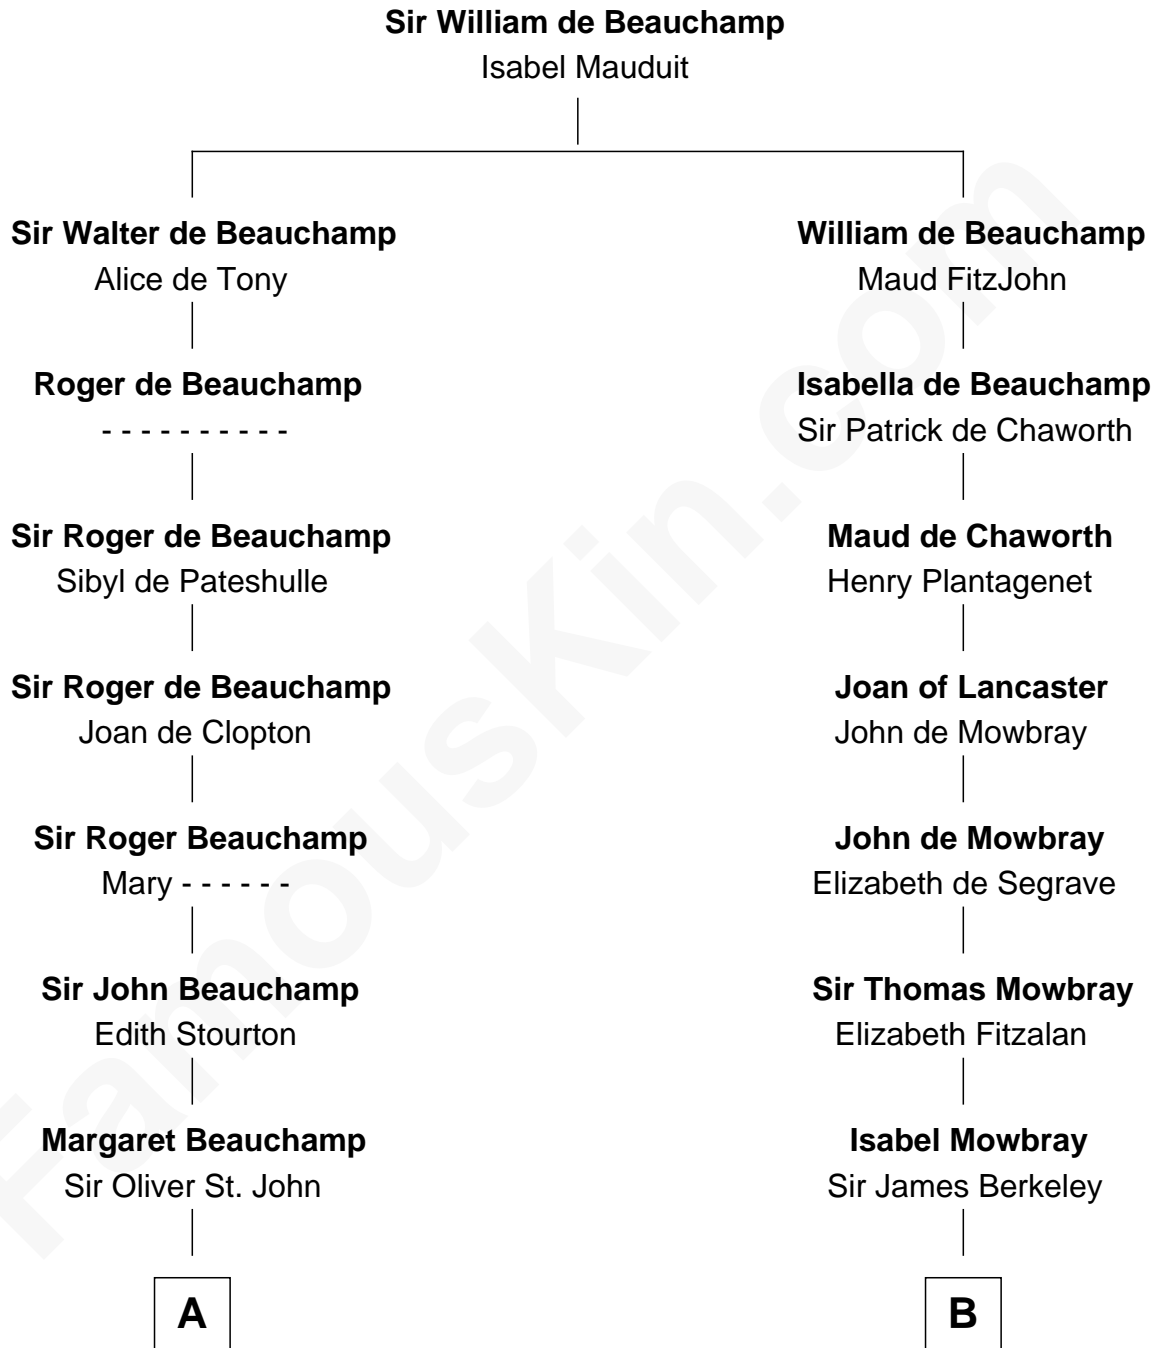

FamousKin.com Relationship Chart of

James Sherman

27th U.S. Vice-President

18th cousin 2 times removed of

Samuel Prescott

Completed Paul Revere's Midnight Ride

C

Mary Augusta Barron
Stalham Williams

Frances Lucretia Williams
Richard Winslow Sherman

Mary Frances Sherman
Richard Updike Sherman

James Sherman
27th U.S. Vice-President

D

Dr. Abel Prescott
Abigail Brigham

Samuel Prescott
Completed Paul Revere's Ride