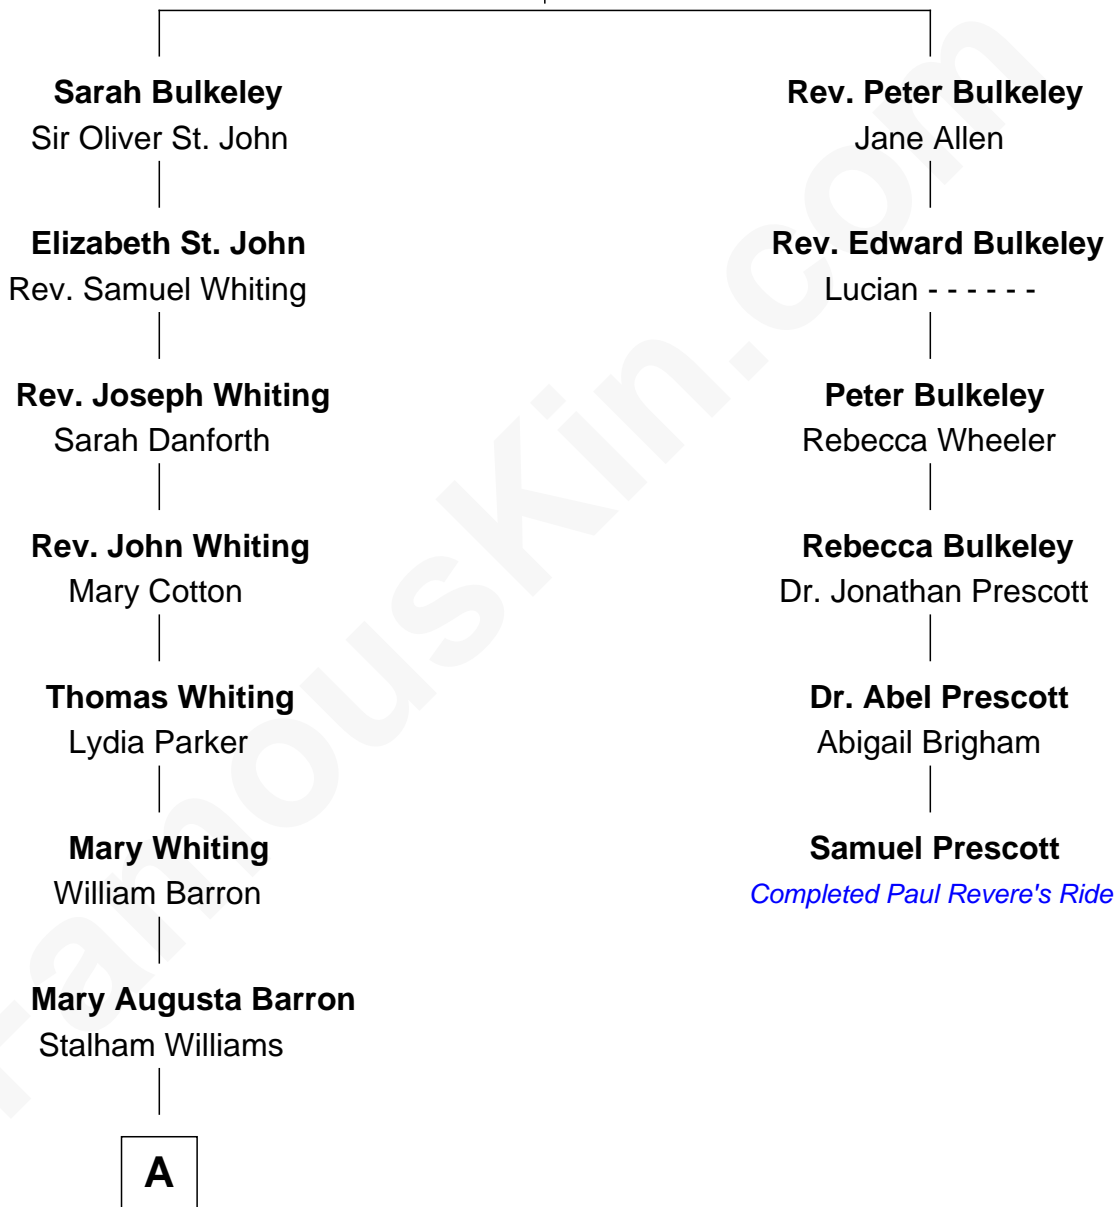

# FamousKin.com Relationship Chart of

**James Sherman**

*27th U.S. Vice-President*

5th cousin 4 times removed of

**Samuel Prescott**

*Completed Paul Revere's Midnight Ride*

**Rev. Edward Bulkeley**

Olive Irby

**A**

—  
**Frances Lucretia Williams**

Richard Winslow Sherman

—  
**Mary Frances Sherman**

Richard Updike Sherman

—  
**James Sherman**

*27th U.S. Vice-President*

FamousKin.com