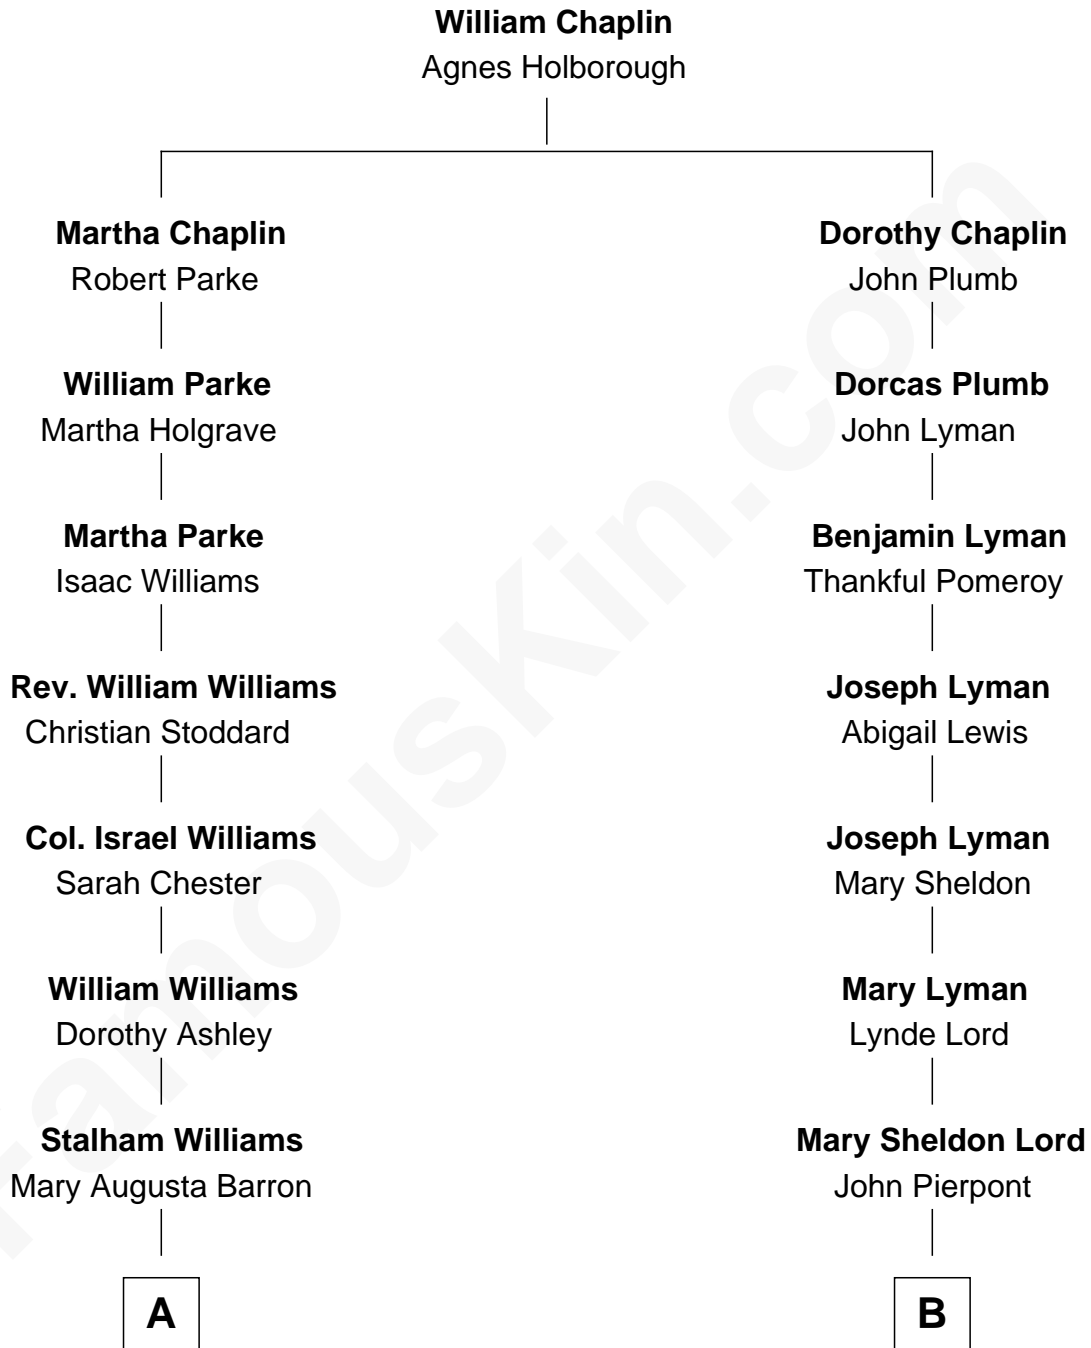

FamousKin.com Relationship Chart of

James Sherman

27th U.S. Vice-President

8th cousin 1 time removed of

J.P. Morgan

American Banker and Art Collector

A

Frances Lucretia Williams
Richard Winslow Sherman