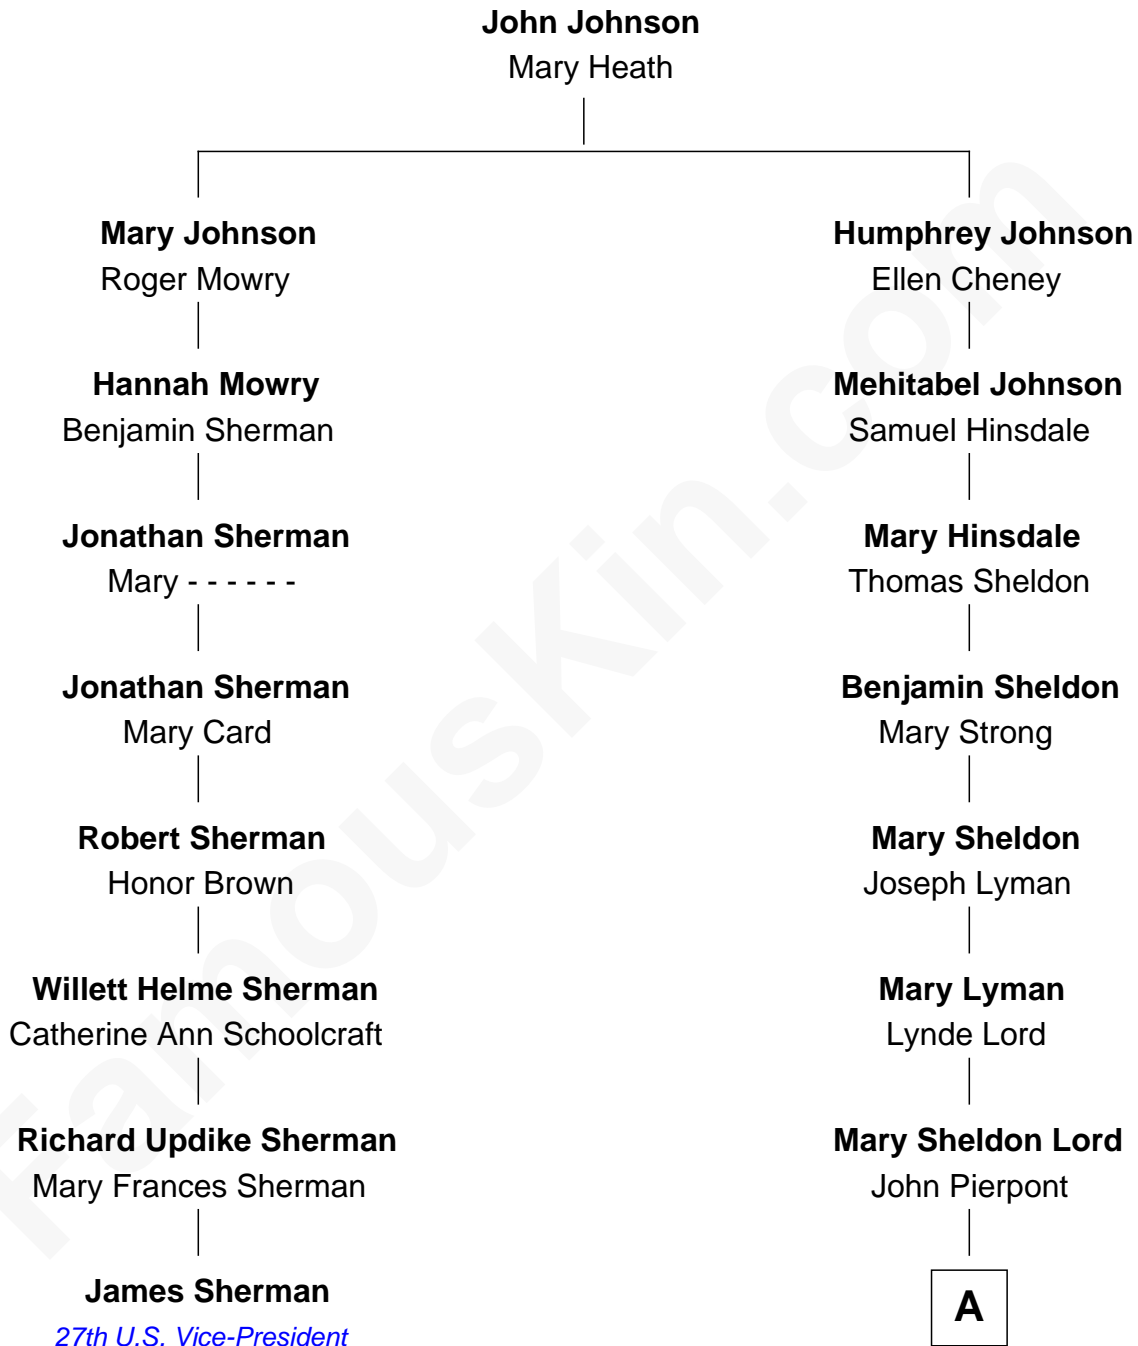

# FamousKin.com Relationship Chart of

**James Sherman**

*27th U.S. Vice-President*

7th cousin 1 time removed of

**J.P. Morgan**

*American Banker and Art Collector*

**A**

Juliet Pierpont

Junius Spencer Morgan

**J.P. Morgan**

*American Banker and Art Collector*

FamousKin.com