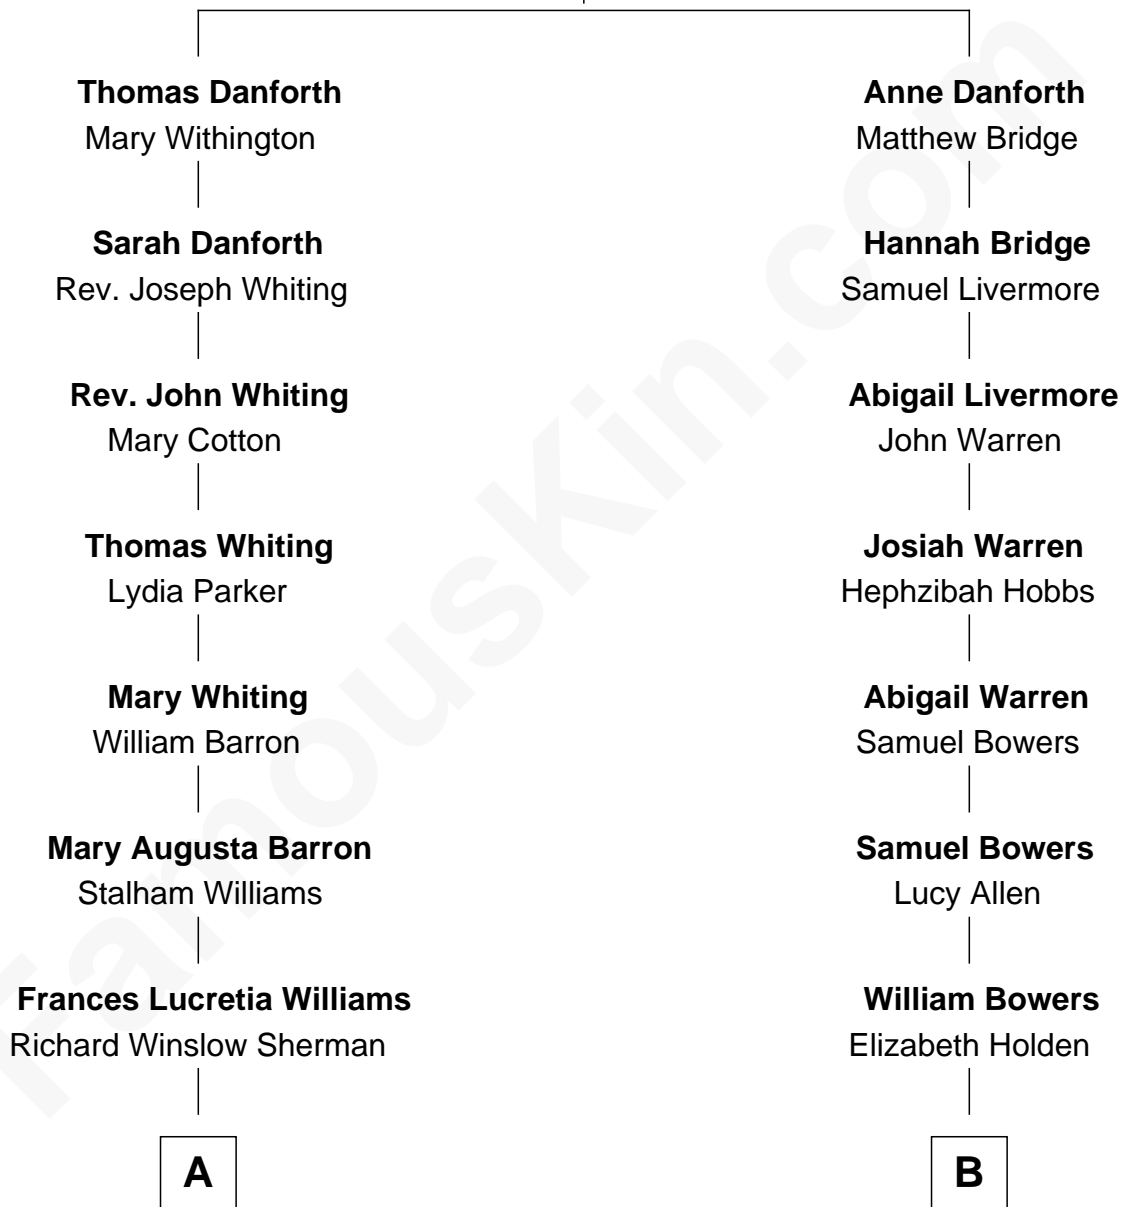

FamousKin.com Relationship Chart of

James Sherman

27th U.S. Vice-President

8th cousin 5 times removed of

Elizabeth Banks

TV and Movie Actress

Nicholas Danforth

Elizabeth Barber

A

Mary Frances Sherman
Richard Updike Sherman

James Sherman
27th U.S. Vice-President

B

Jane A. Bowers
Edward A. Miskelly

Edward H. Miskelly
Mary Jane Hanley

Alice C. Miskelly
Charles William Howard

Webster Eugene Howard
Eleanor M. Casey