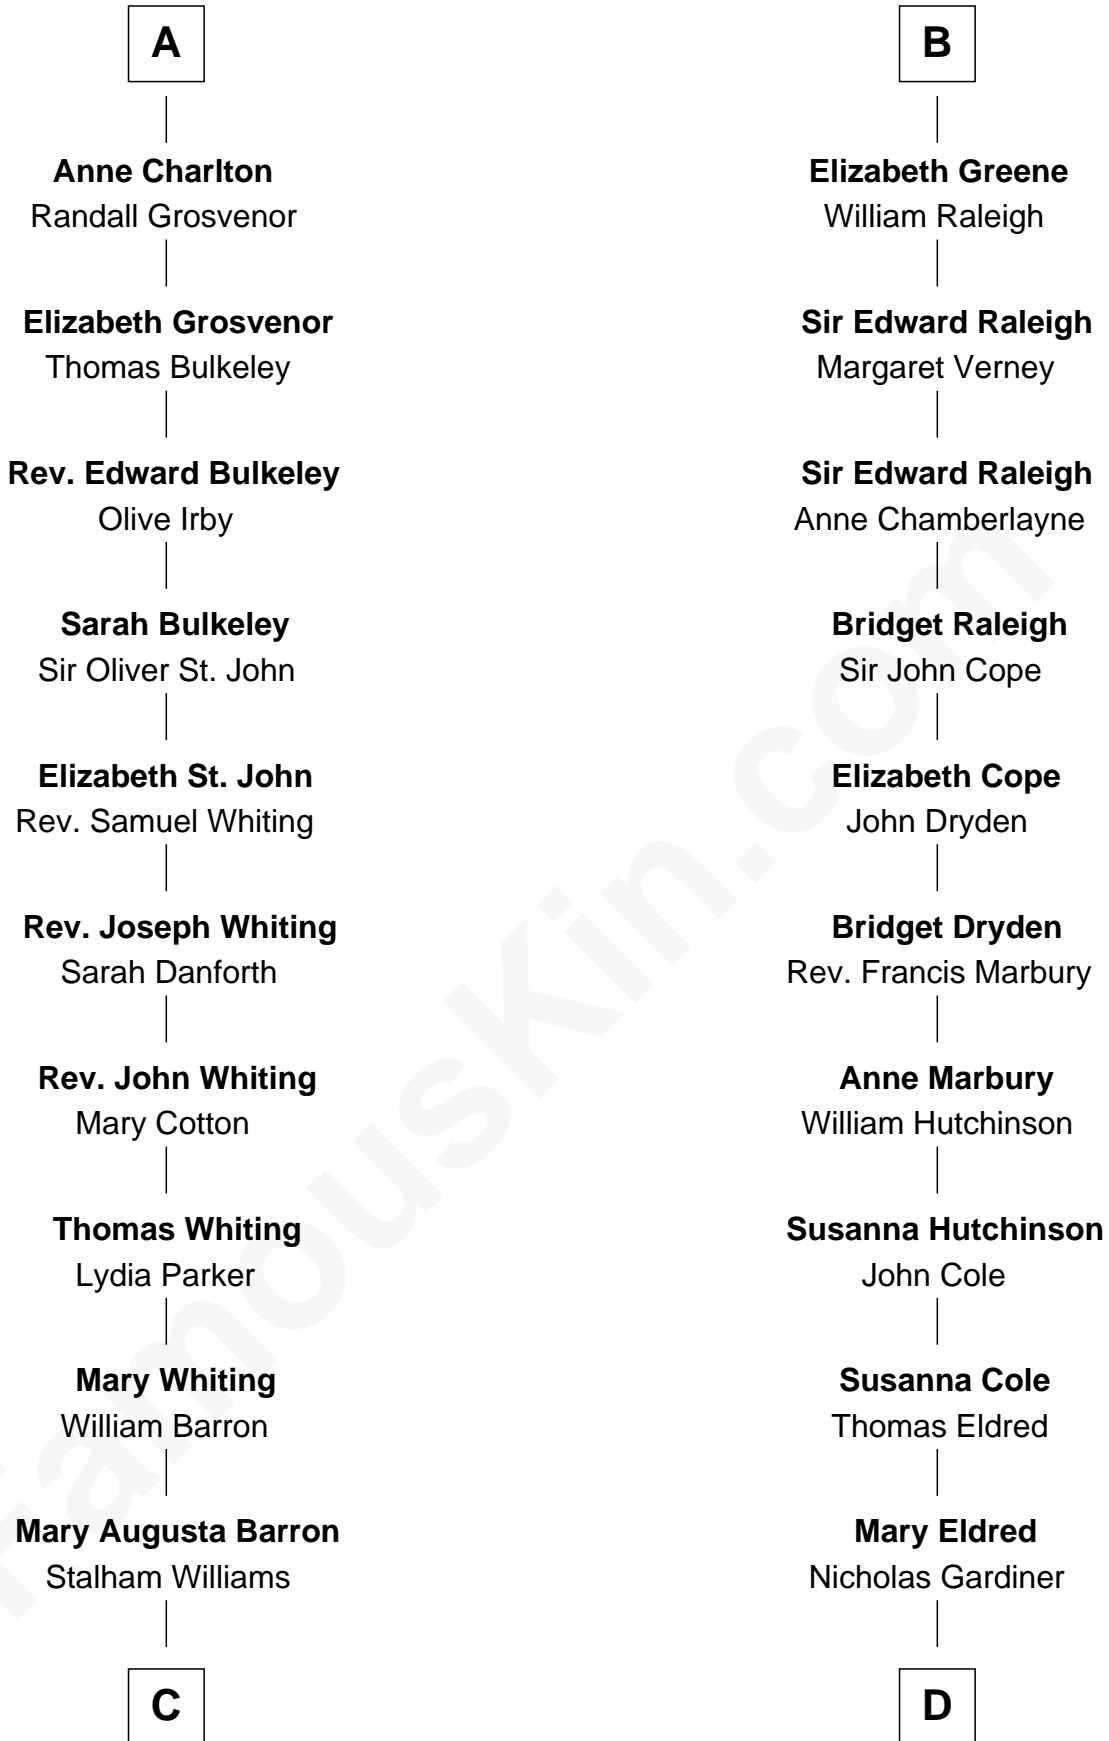

FamousKin.com Relationship Chart of

James Sherman

27th U.S. Vice-President

19th cousin 2 times removed of

Stephen A. Douglas

Participated in Lincoln-Douglas Debates

Sir Roger de Somery

Nichole d'Aubenev