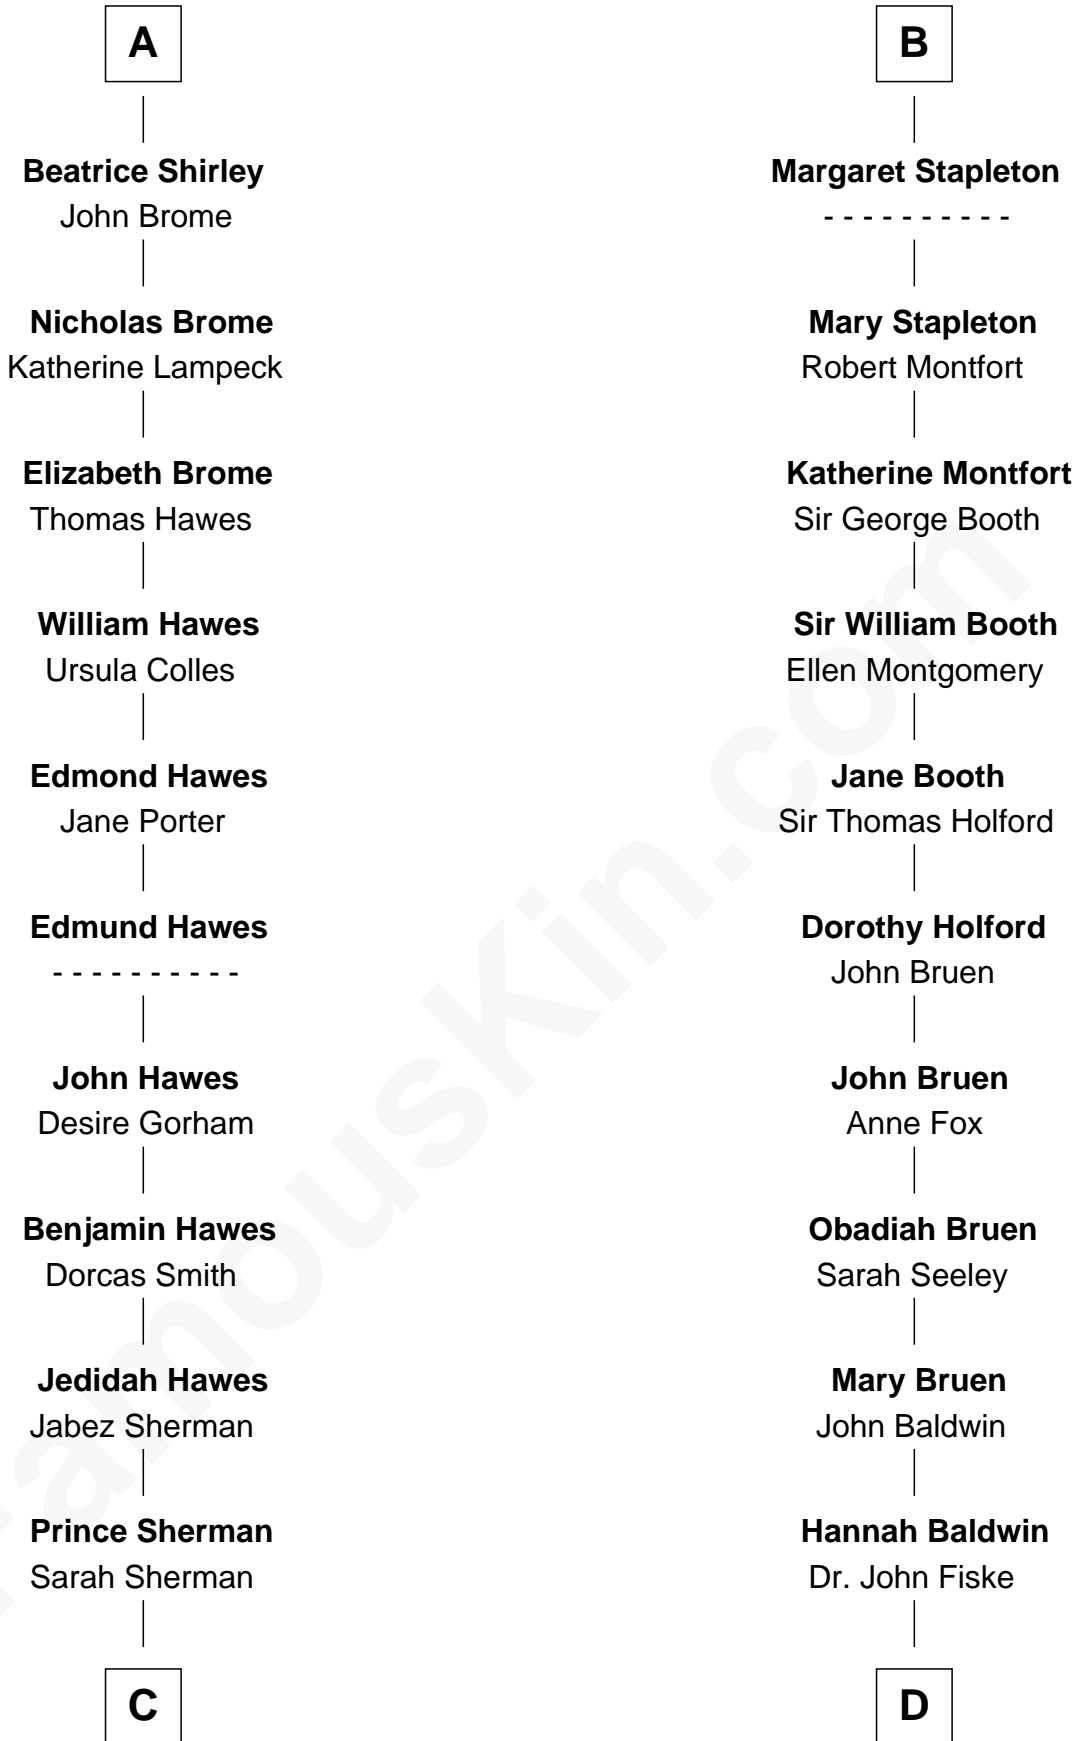

FamousKin.com Relationship Chart of

James Sherman

27th U.S. Vice-President

20th cousin 1 time removed of

Stephen A. Douglas

Participated in Lincoln-Douglas Debates

C

Jahaziel Sherman

Nancy Winslow

Richard Winslow Sherman

Frances Lucretia Williams

Mary Frances Sherman

Richard Updike Sherman

James Sherman

27th U.S. Vice-President

D