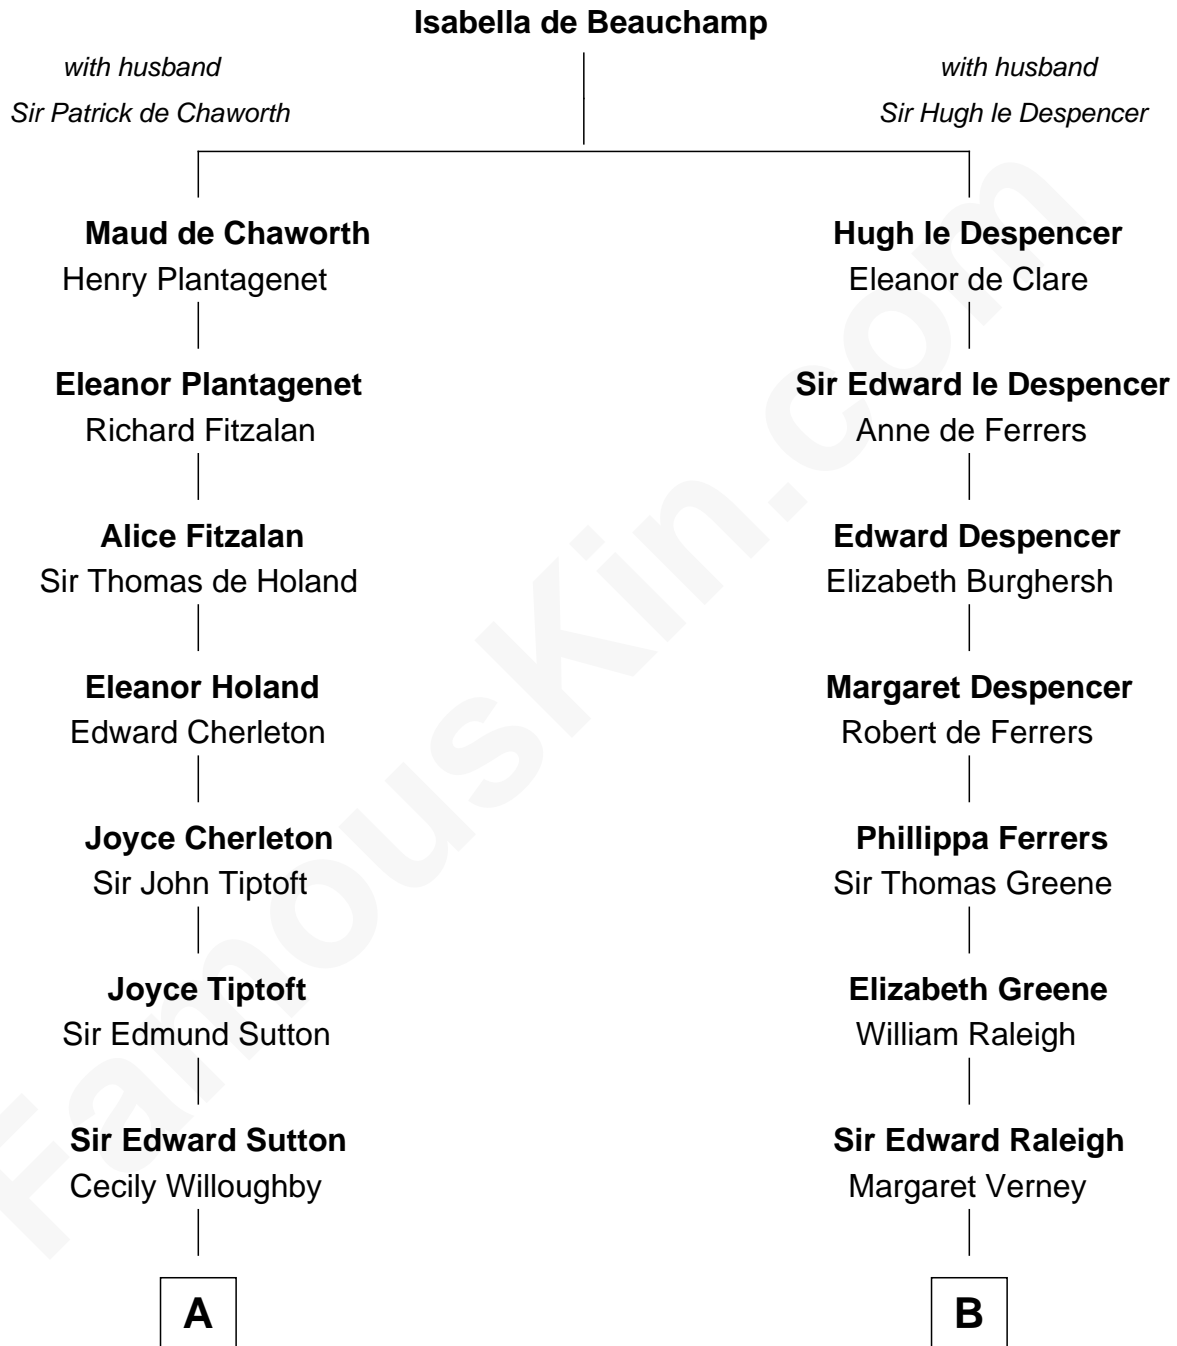

# FamousKin.com Relationship Chart of

**James Sherman**

27th U.S. Vice-President

19th cousin 1 time removed of

**Stephen A. Douglas**

Participated in Lincoln-Douglas Debates

**C**

**Mary Augusta Barron**  
Stalham Williams

**Frances Lucretia Williams**  
Richard Winslow Sherman

**Mary Frances Sherman**  
Richard Updike Sherman

**James Sherman**  
*27th U.S. Vice-President*

**D**

**Martha Arnold**  
Benajah Douglass

**Dr. Stephen Arnold Douglass**  
Sarah Fiske