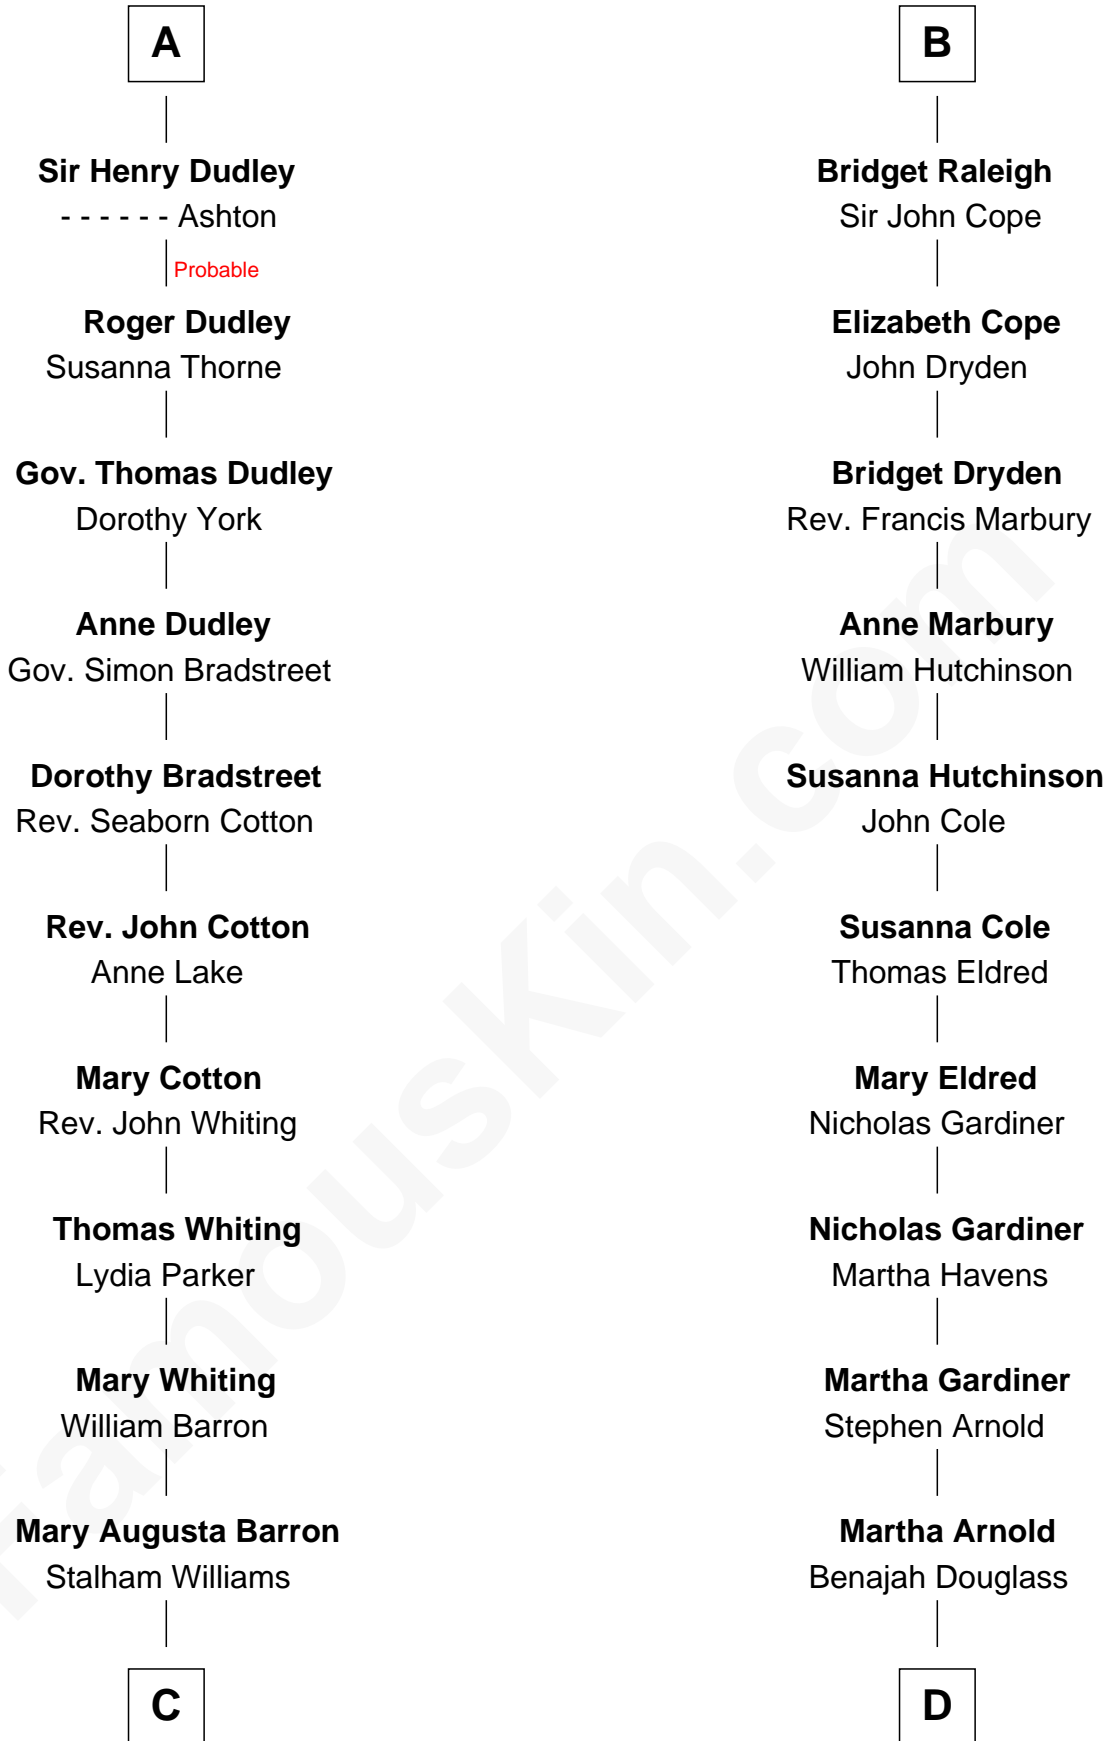

FamousKin.com Relationship Chart of

James Sherman

27th U.S. Vice-President

18th cousin 1 time removed of

Stephen A. Douglas

Participated in Lincoln-Douglas Debates

Edmund Fitzalan

Alice de Warenne

Richard Fitzalan
Eleanor Plantagenet

Alice Fitzalan
Sir Thomas de Holand

Eleanor Holand
Edward Cherleton

Joyce Cherleton
Sir John Tiptoft

Joyce Tiptoft
Sir Edmund Sutton

Sir Edward Sutton
Cecily Willoughby

Sir John Sutton
Cecily Grey

A

Mary Fitzalan
John le Strange

Ankaret le Strange
Sir Richard Talbot

Mary Talbot
Sir Thomas Greene

Sir Thomas Greene
Phillippa Ferrers

Elizabeth Greene
William Raleigh

Sir Edward Raleigh
Margaret Verney

Sir Edward Raleigh
Anne Chamberlayne

B

C

Frances Lucretia Williams
Richard Winslow Sherman

Mary Frances Sherman
Richard Updike Sherman

James Sherman
27th U.S. Vice-President

D

Dr. Stephen Arnold Douglass
Sarah Fiske