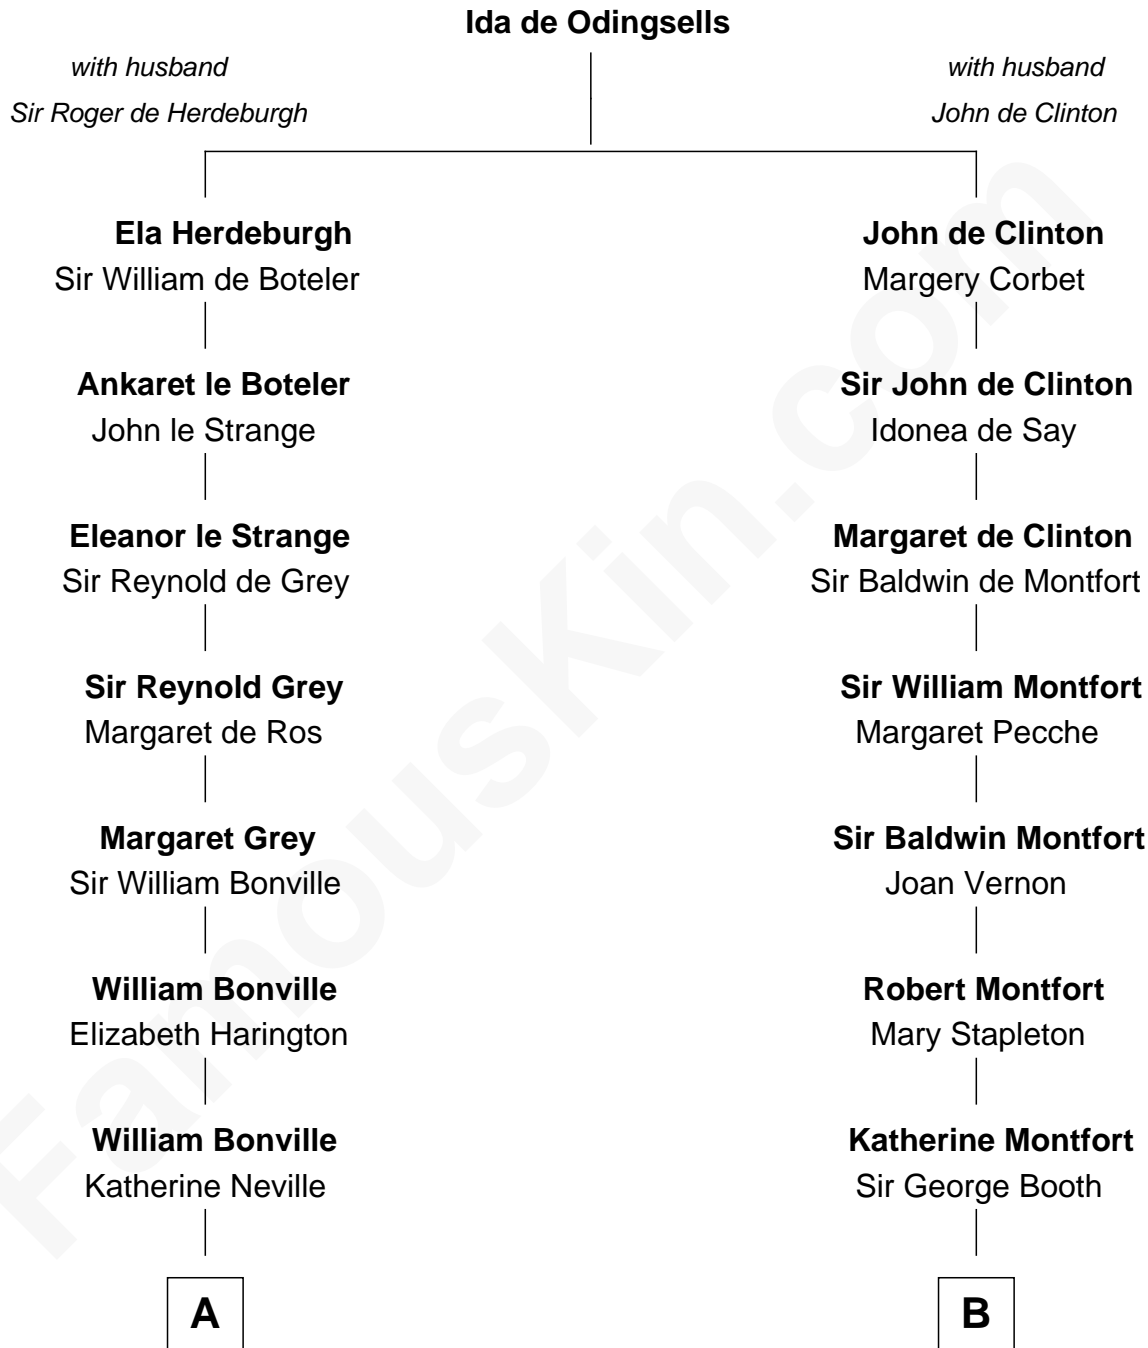

# FamousKin.com Relationship Chart of

**James Sherman**

*27th U.S. Vice-President*

18th cousin 3 times removed of

**Stephen A. Douglas**

*Participated in Lincoln-Douglas Debates*

**C**

**Mary Whiting**  
William Barron

**Mary Augusta Barron**  
Stalham Williams

**Frances Lucretia Williams**  
Richard Winslow Sherman

**Mary Frances Sherman**  
Richard Updike Sherman

**James Sherman**  
*27th U.S. Vice-President*

**D**

**Sarah Fiske**  
Dr. Stephen Arnold Douglass