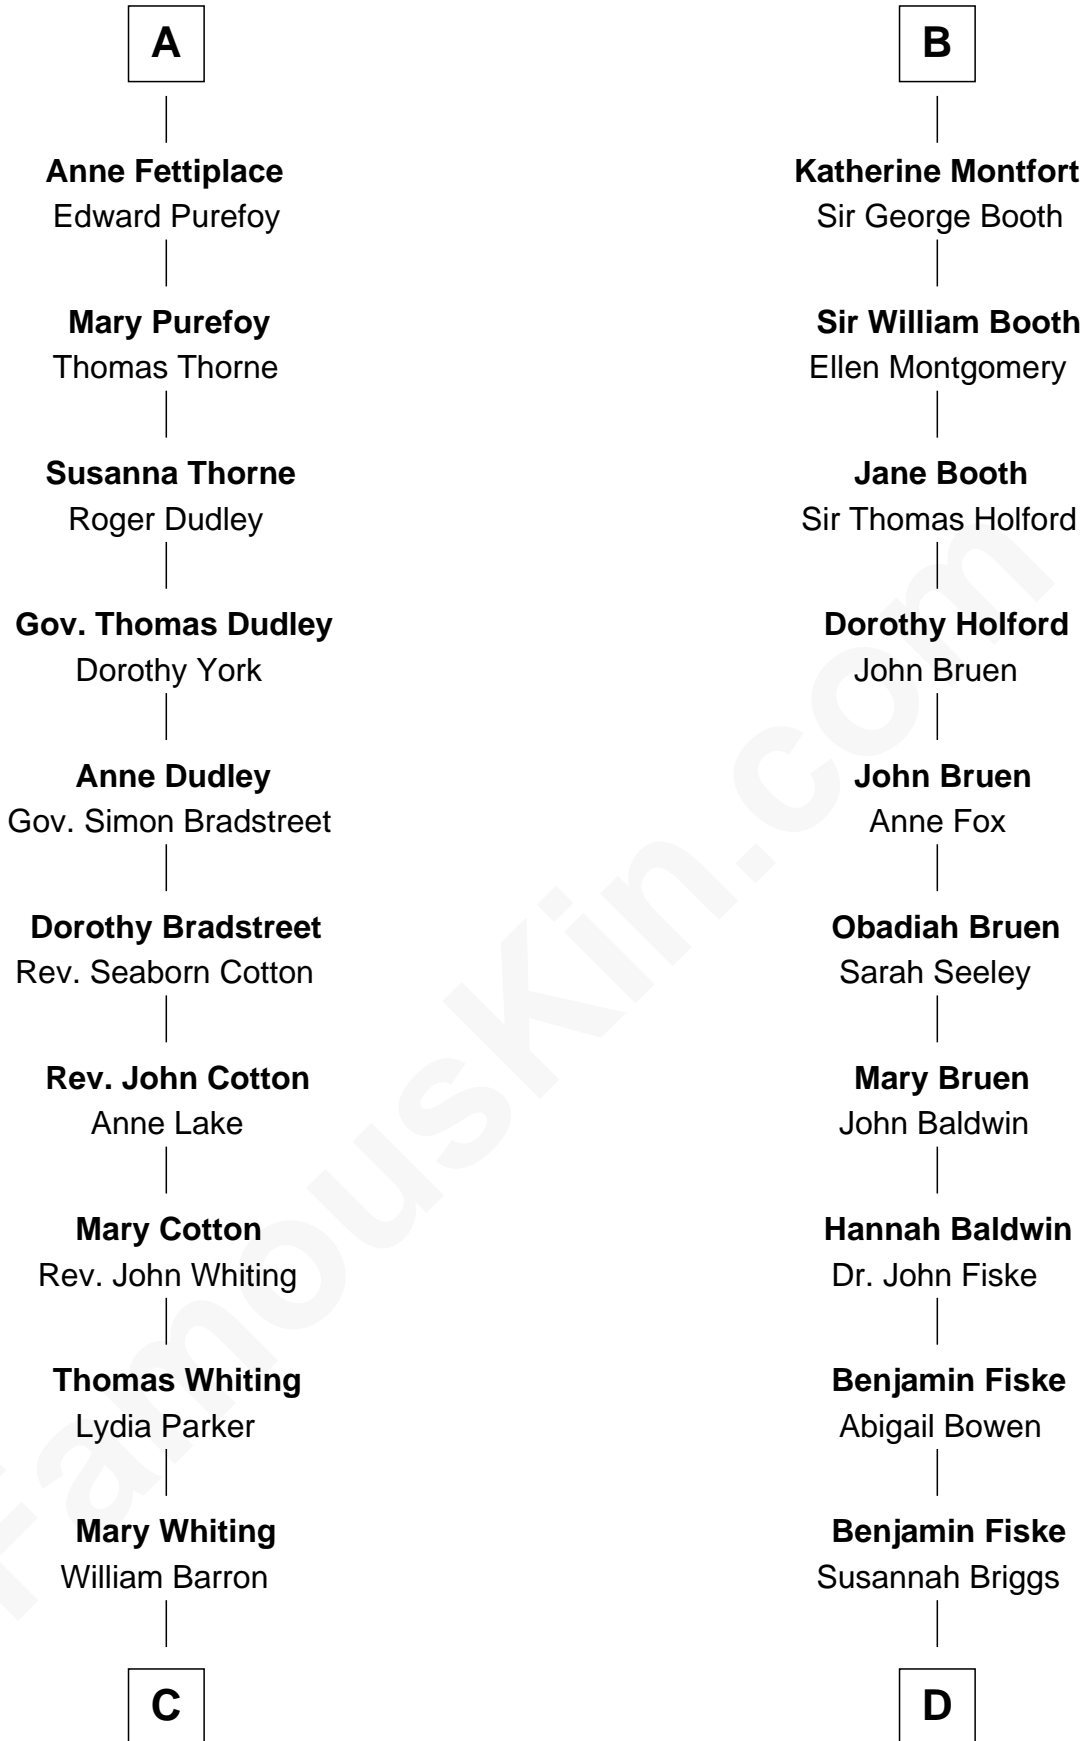

FamousKin.com Relationship Chart of

James Sherman

27th U.S. Vice-President

19th cousin 1 time removed of

Stephen A. Douglas

Participated in Lincoln-Douglas Debates

William de Odingsells

Ela FitzWalter

Margaret de Oddingseles

Sir John de Grey

Sir John Grey

Avice Marmion

Maud Grey

Sir Thomas Harcourt

Sir Thomas Harcourt

Jane Fraunceys

Margaret Pecche

Sir Baldwin Montfort

Joan Vernon

Robert Montfort

Mary Stapleton

B

C

Mary Augusta Barron
Stalham Williams

Frances Lucretia Williams
Richard Winslow Sherman

Mary Frances Sherman
Richard Updike Sherman

James Sherman
27th U.S. Vice-President

D

Rev. Nathaniel Fiske
Sarah Arnold

Sarah Fiske
Dr. Stephen Arnold Douglass