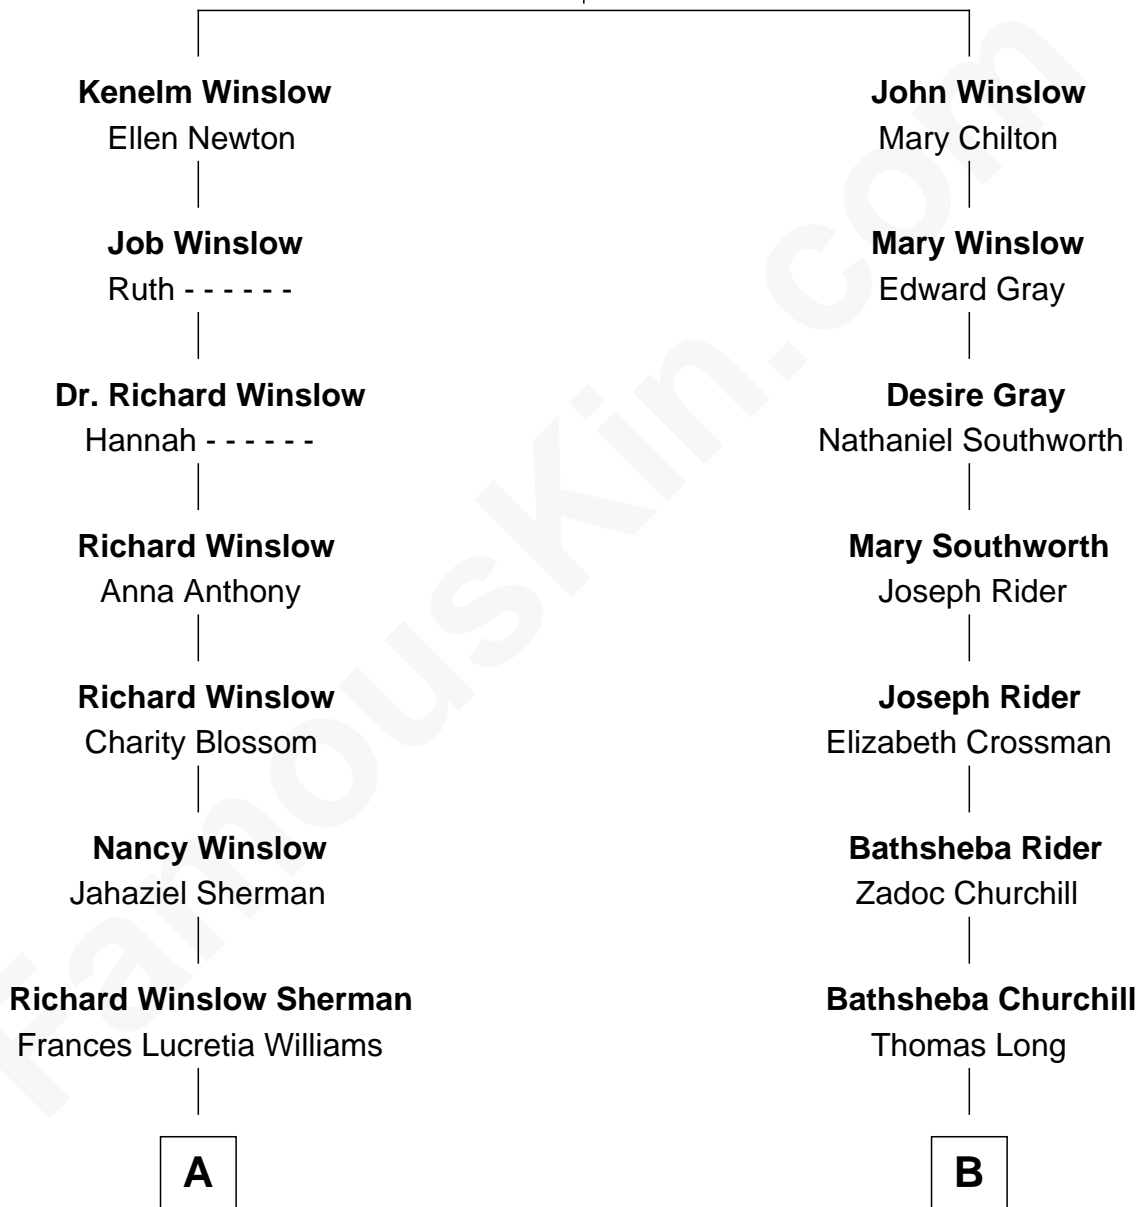

FamousKin.com Relationship Chart of

James Sherman

27th U.S. Vice-President

8th cousin of

John Davis Long

32nd Governor of Massachusetts

Edward Winslow

Magdalen Oliver

A

Mary Frances Sherman
Richard Updike Sherman

James Sherman
27th U.S. Vice-President

B

Zadoc Long
Julia Temple Davis

John Davis Long
32nd Governor of Massachusetts

FamousKin.com