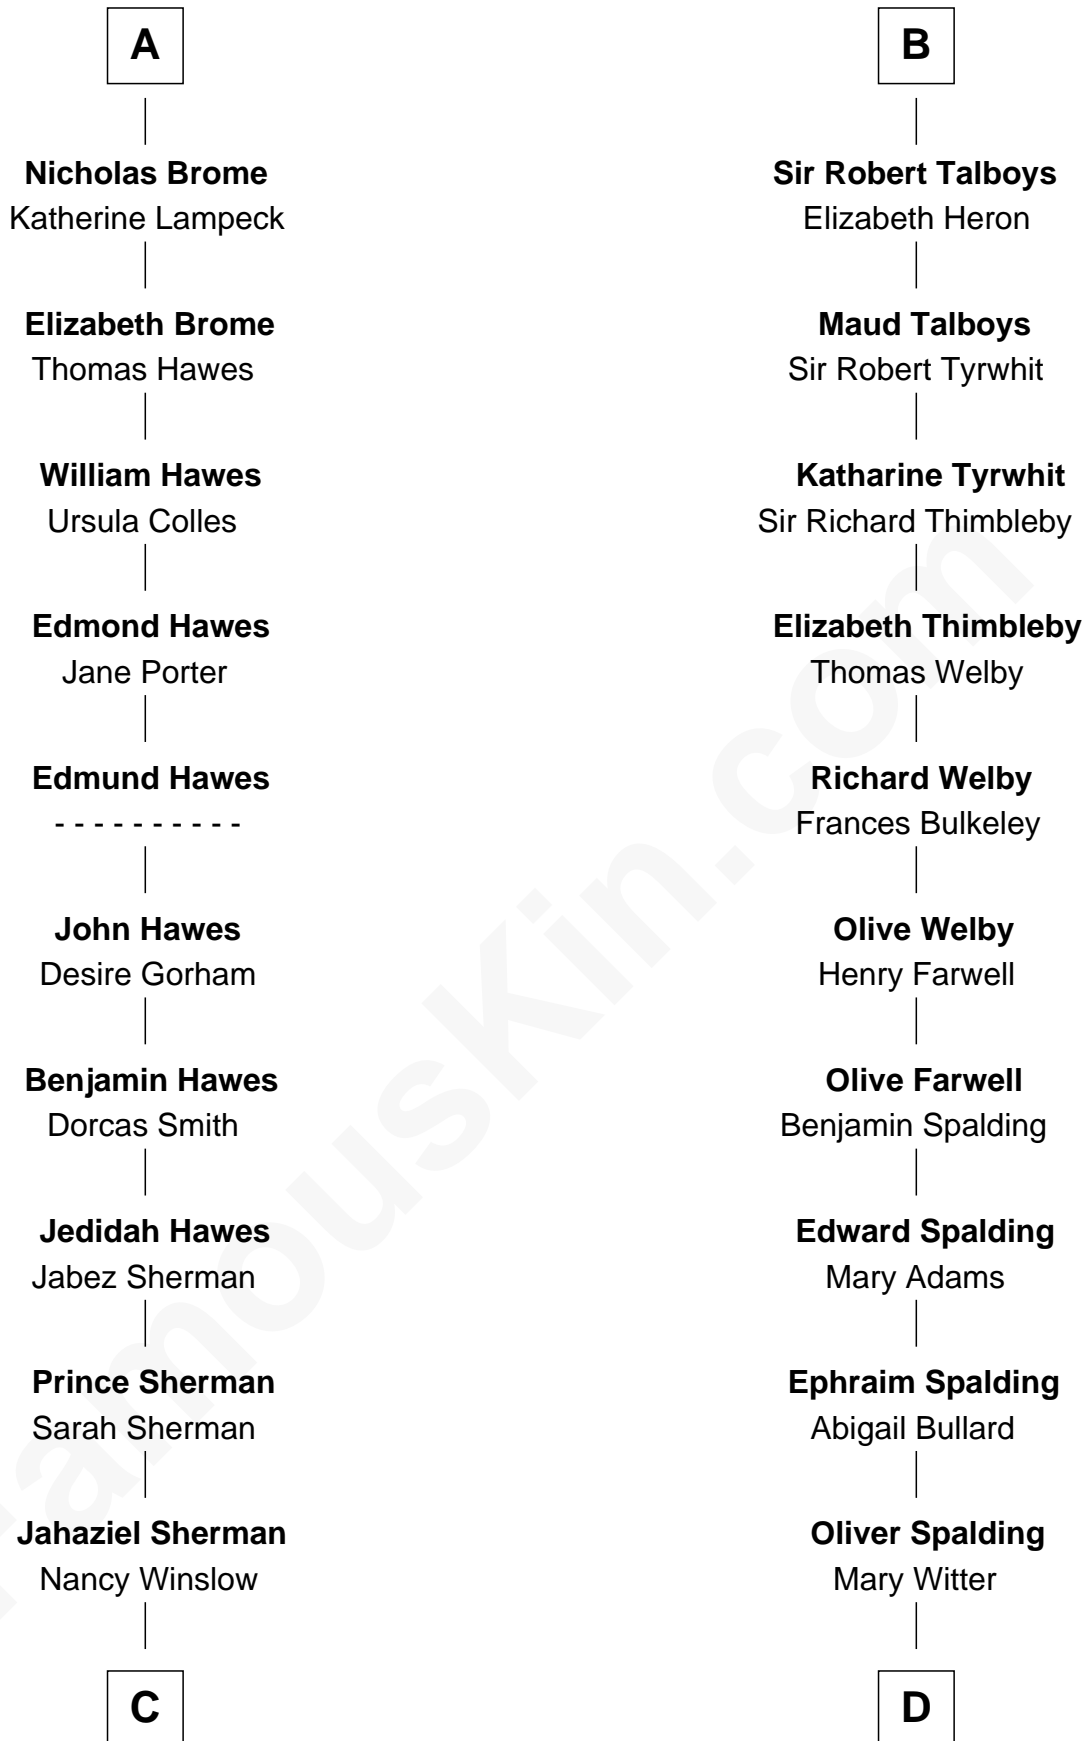

FamousKin.com Relationship Chart of

James Sherman

27th U.S. Vice-President

19th cousin 2 times removed of

Katharine Hepburn

Movie Actress

Sir William de Ros

Lucy FitzPiers

Sir Reynold Grey

Margaret Grey

Sir William Bonville

Elizabeth Bonville

William Talboys

B

C

Richard Winslow Sherman

Frances Lucretia Williams

Mary Frances Sherman

Richard Updike Sherman

James Sherman

27th U.S. Vice-President

D

Erastus Spalding

Jennet Mack