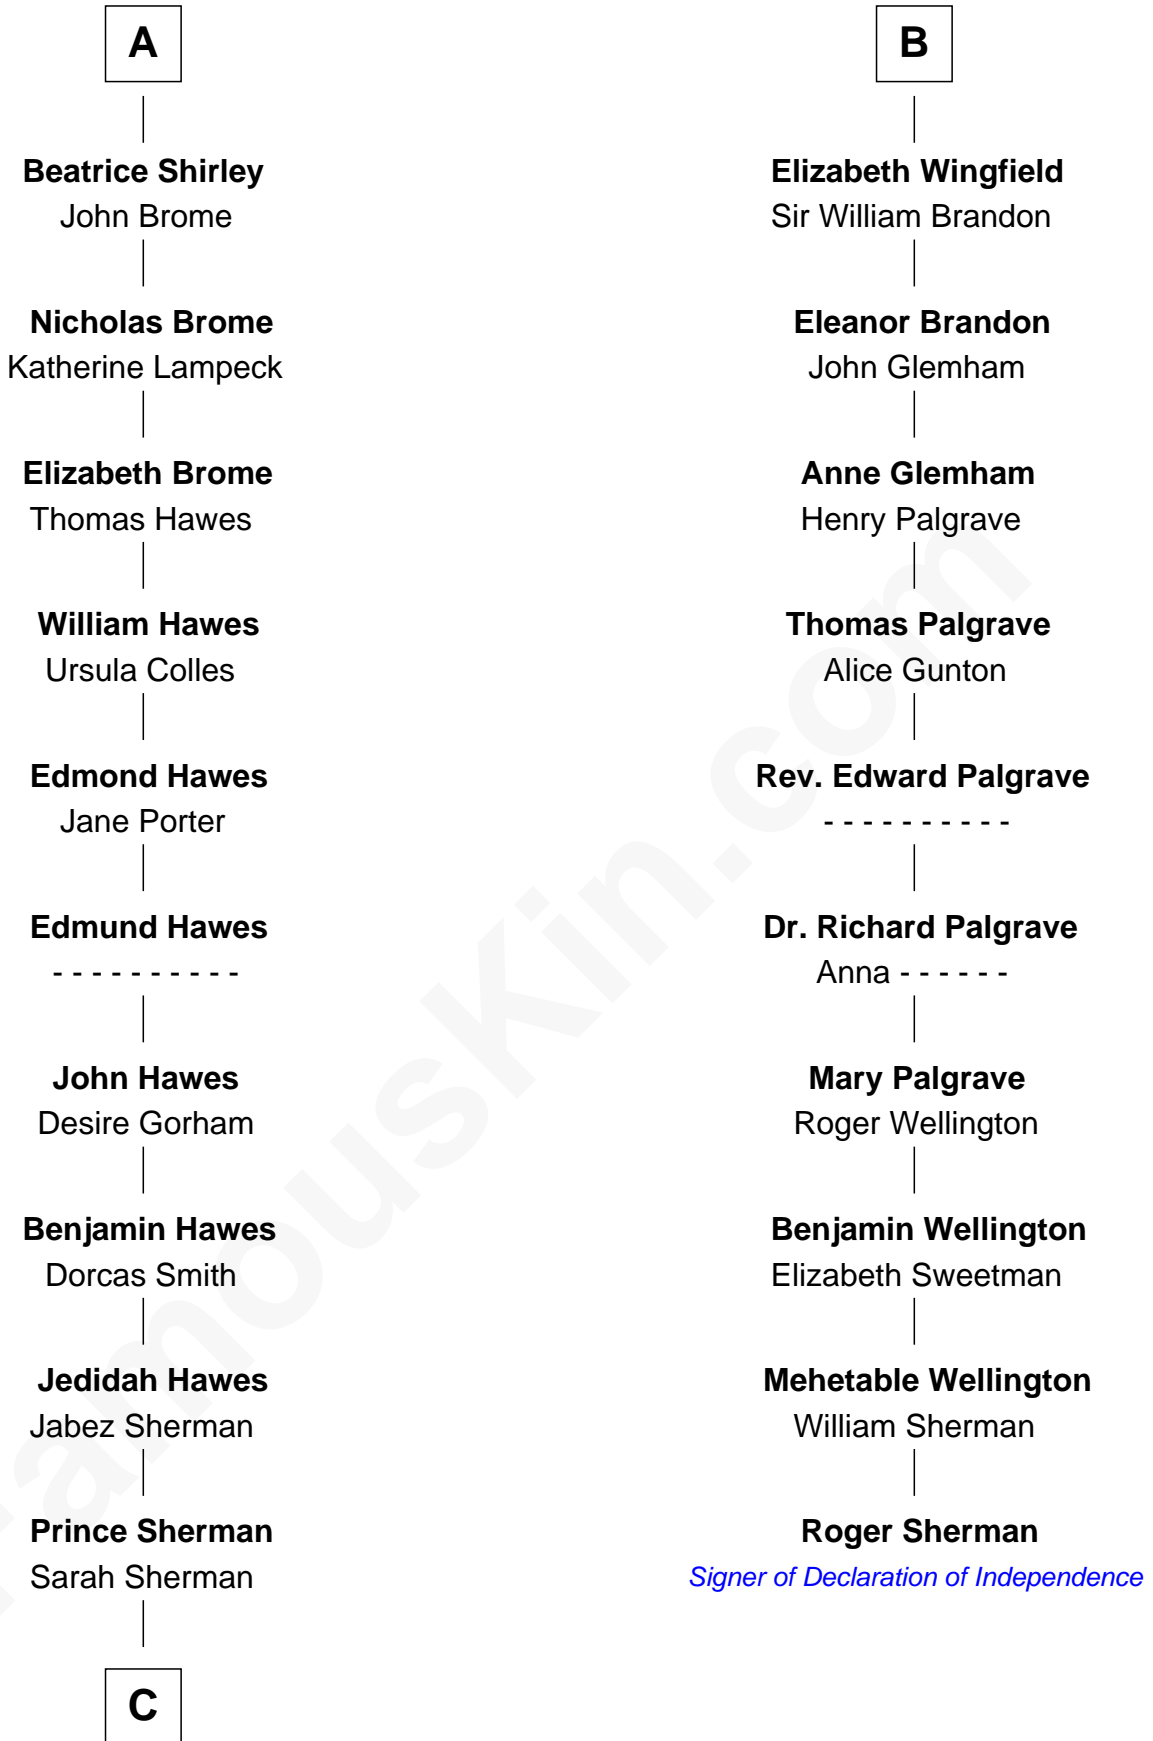

# FamousKin.com Relationship Chart of

**James Sherman**

*27th U.S. Vice-President*

16th cousin 4 times removed of

**Roger Sherman**

*Signer of the Declaration of Independence*

**John, King of England**

Isabelle of Angoulême

**C**

—  
**Jahaziel Sherman**

Nancy Winslow

—  
**Richard Winslow Sherman**

Frances Lucretia Williams

—  
**Mary Frances Sherman**

Richard Updike Sherman

—  
**James Sherman**

*27th U.S. Vice-President*

FamousKin.com