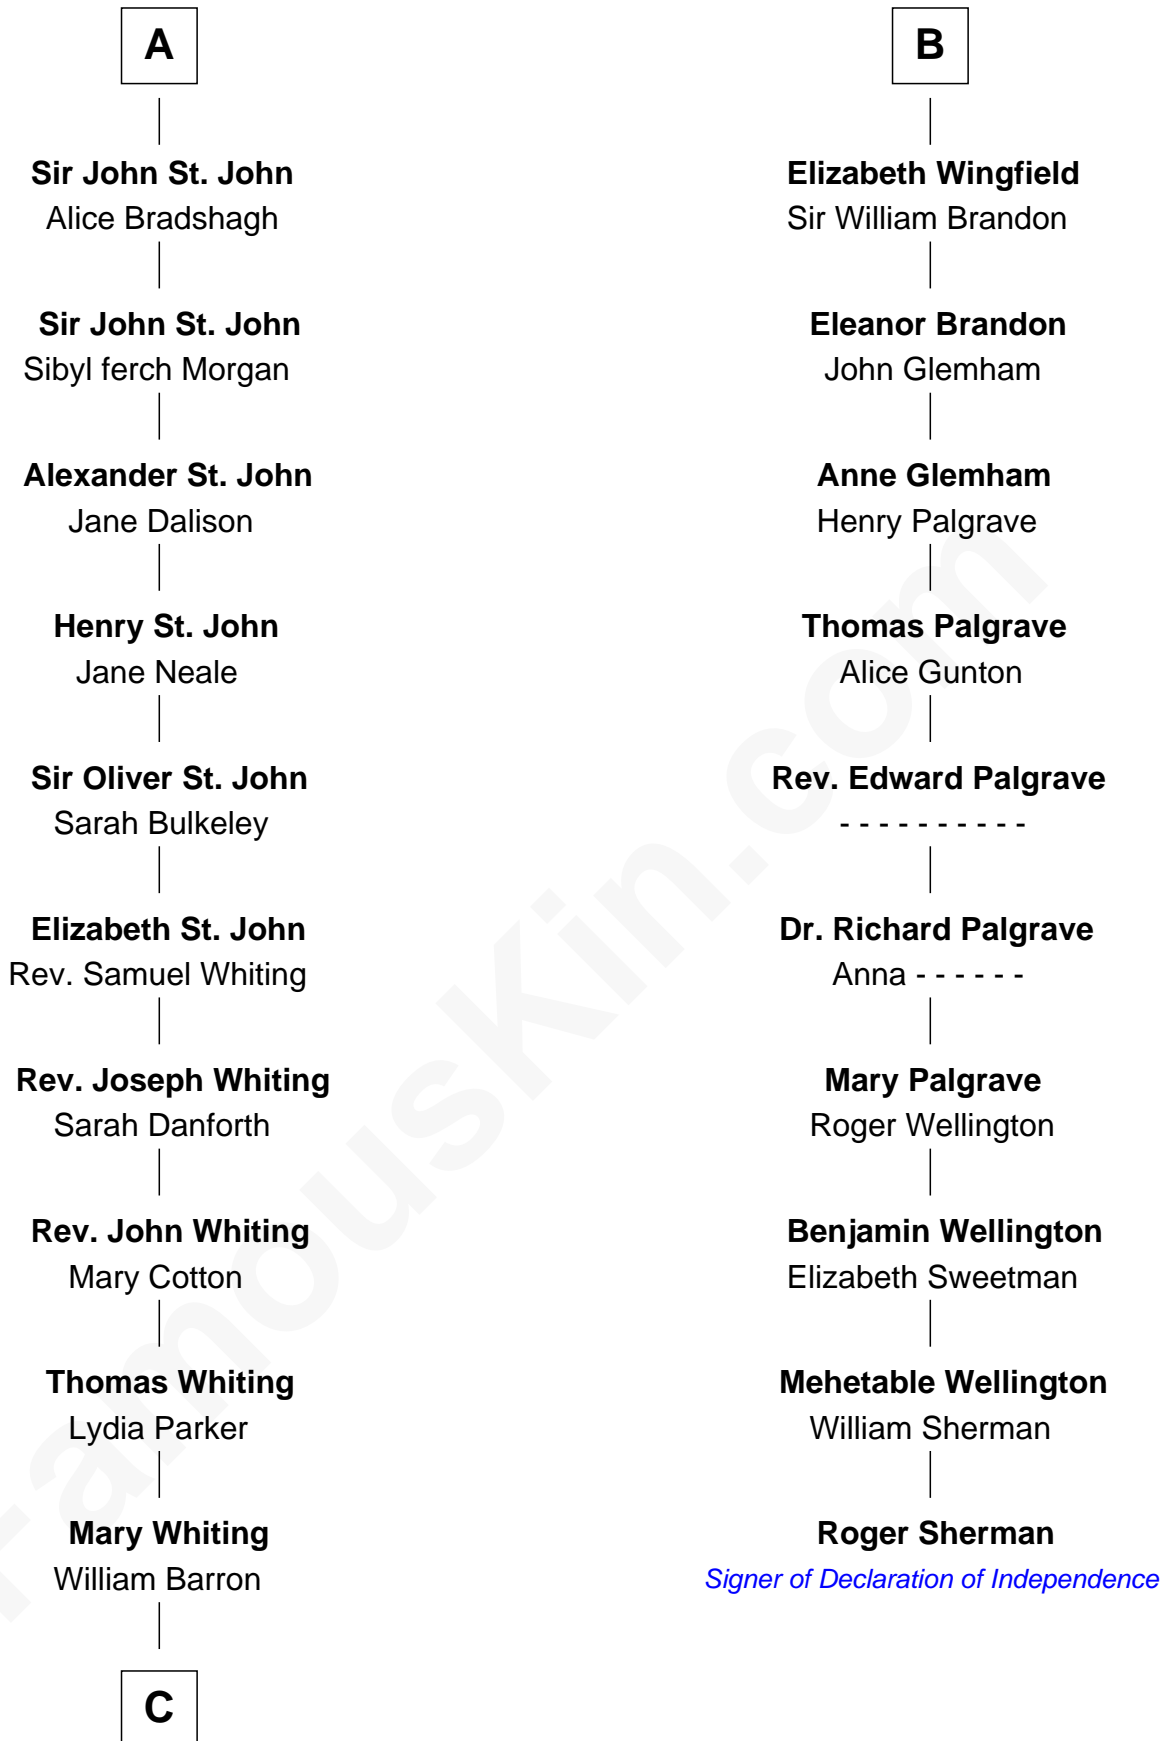

# FamousKin.com Relationship Chart of

**James Sherman**

*27th U.S. Vice-President*

16th cousin 4 times removed of

**Roger Sherman**

*Signer of the Declaration of Independence*

**C**

—  
**Mary Augusta Barron**

Stalham Williams

—  
**Frances Lucretia Williams**

Richard Winslow Sherman

—  
**Mary Frances Sherman**

Richard Updike Sherman

—  
**James Sherman**

*27th U.S. Vice-President*

FamousKin.com