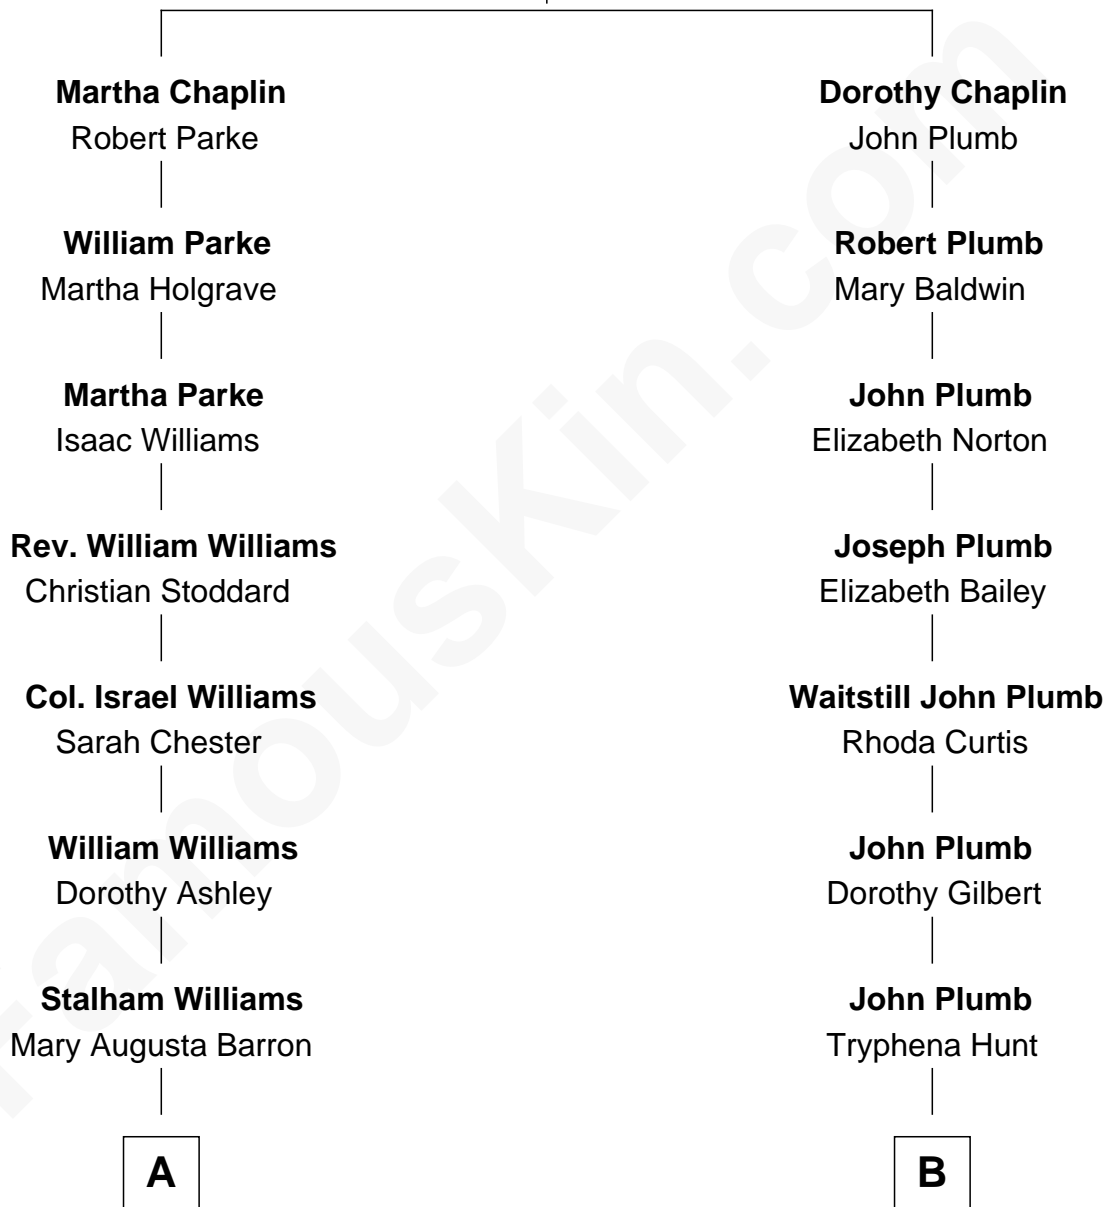

# FamousKin.com Relationship Chart of

**James Sherman**

*27th U.S. Vice-President*

9th cousin 2 times removed of

**Ernest Hemingway**

*Author of The Sun Also Rises*

**William Chaplin**  
Agnes Holborough

**A**

**Frances Lucretia Williams**

Richard Winslow Sherman

**Mary Frances Sherman**

Richard Updike Sherman

**James Sherman**

*27th U.S. Vice-President*

**B**

**Sarah Plumb**

Samuel Edmonds

**John Wesley Edmonds**

Margaret Miller

**Adelaide Edmonds**

Anson Tyler Hemingway

**Clarence Edmonds Hemingway**

Grace H. Hall

**Ernest Hemingway**