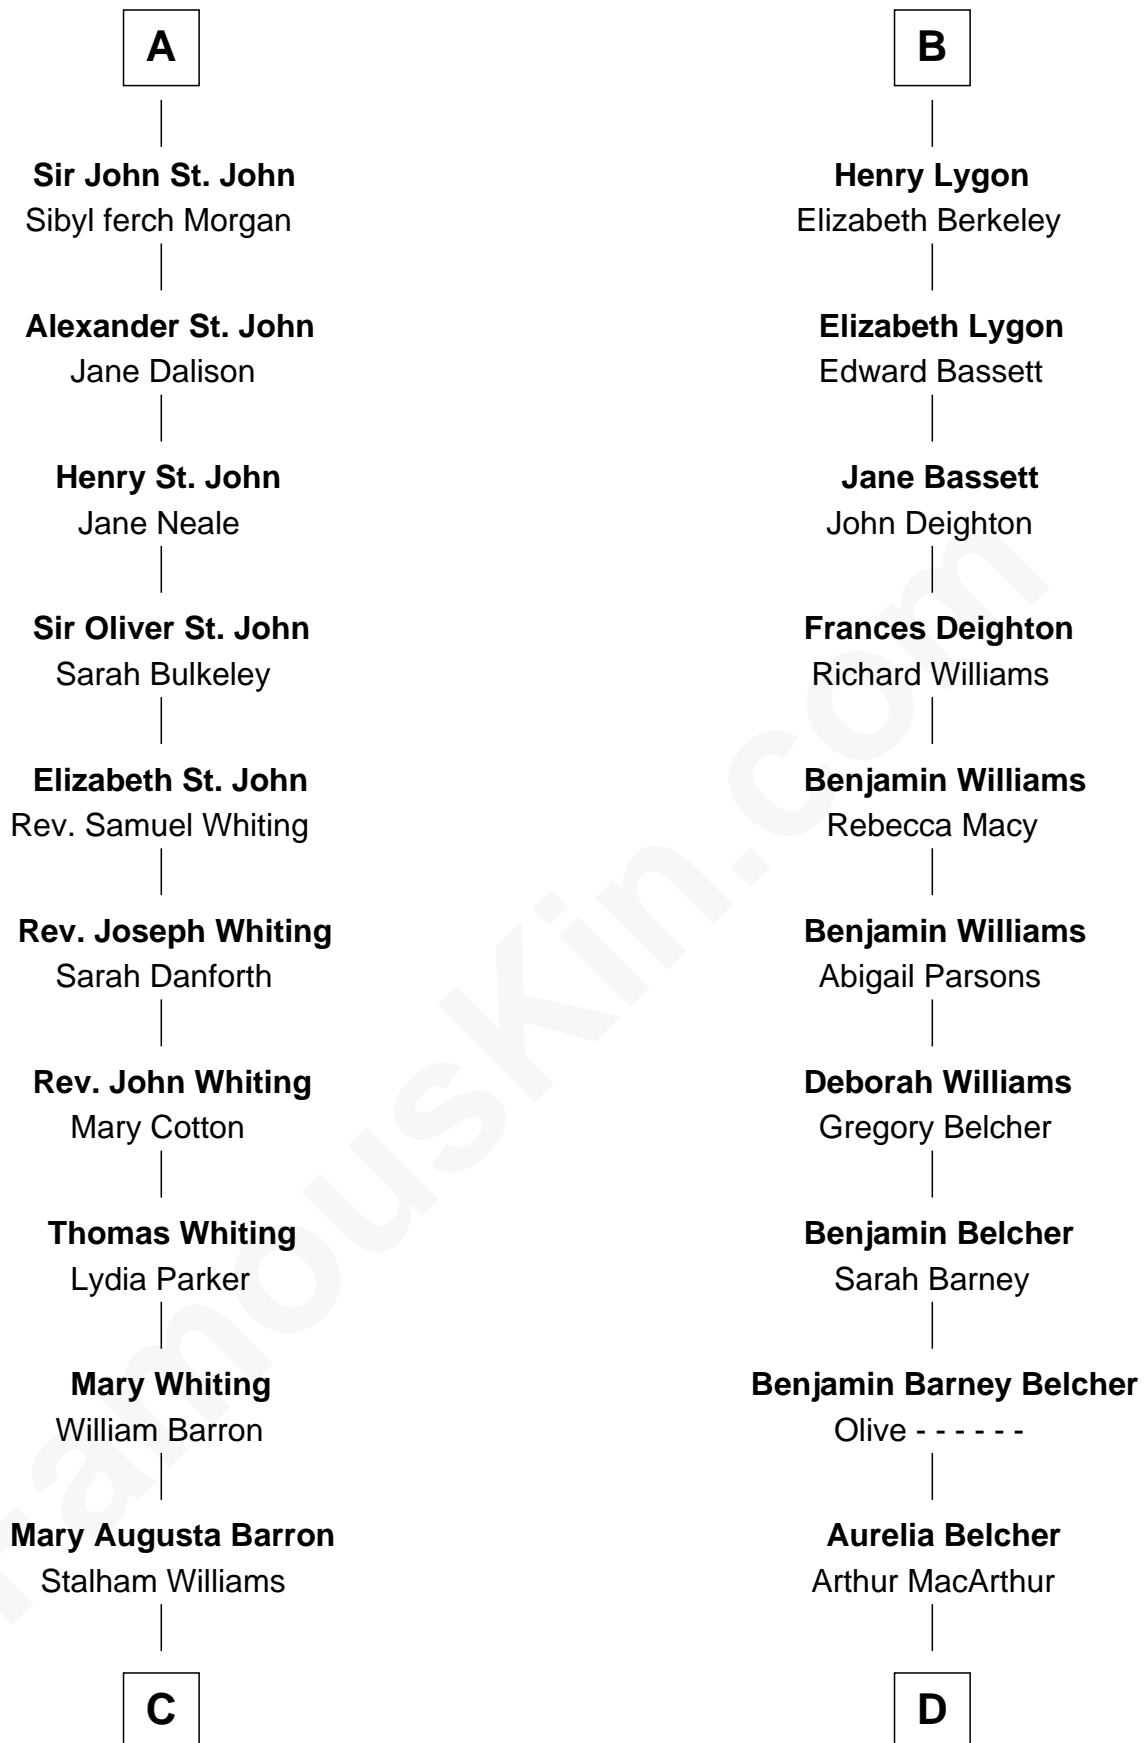

# FamousKin.com Relationship Chart of

**James Sherman**

*27th U.S. Vice-President*

18th cousin 1 time removed of

**General Douglas MacArthur**

*U.S. Army - World War II*

**Sir Walter de Beauchamp**

Alice de Tony

**C**

**Frances Lucretia Williams**  
Richard Winslow Sherman

**Mary Frances Sherman**  
Richard Updike Sherman

**James Sherman**  
*27th U.S. Vice-President*

**D**

**Gen. Arthur MacArthur**  
Mary Pinckney Hardy

**General Douglas MacArthur**  
*U.S. Army - World War II*

FamousKin.com