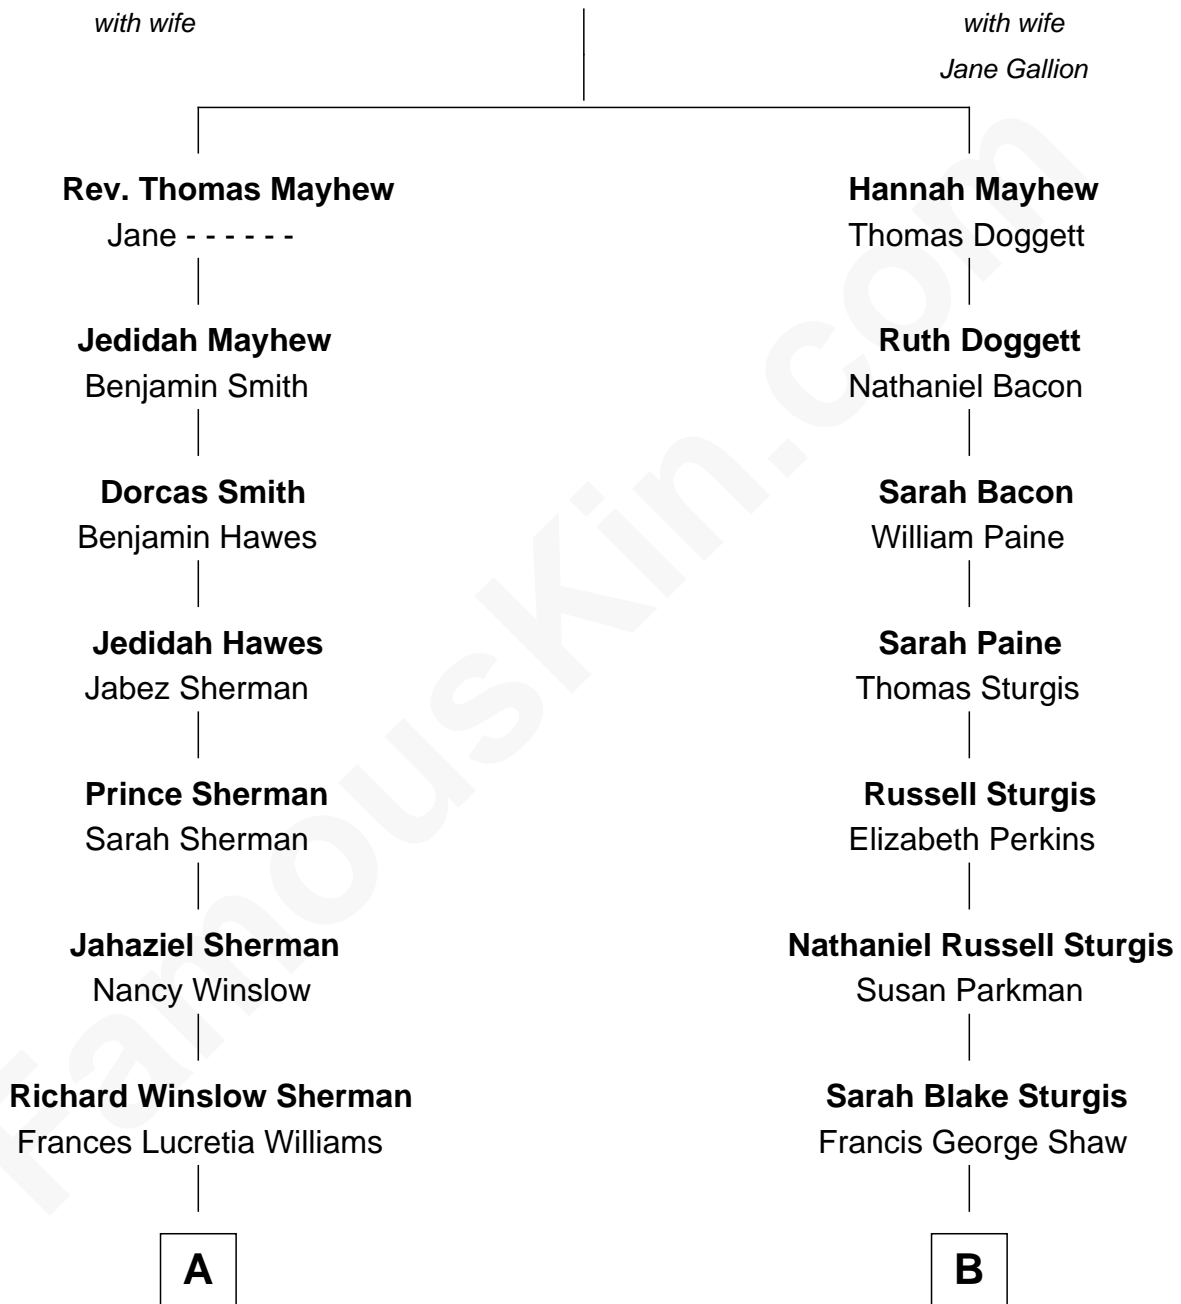

FamousKin.com Relationship Chart of

James Sherman

27th U.S. Vice-President

8th cousin 3 times removed of

Kyra Sedgwick

TV and Movie Actress

Gov. Thomas Mayhew

A

Mary Frances Sherman
Richard Updike Sherman

James Sherman
27th U.S. Vice-President

B

Susanna Shaw
Robert Bowne Minturn

Sarah May Minturn
Henry Dwight Sedgwick

Robert Minturn Sedgwick
Helen Peabody

Henry Dwight Sedgwick
Patricia Ann Rosenwald