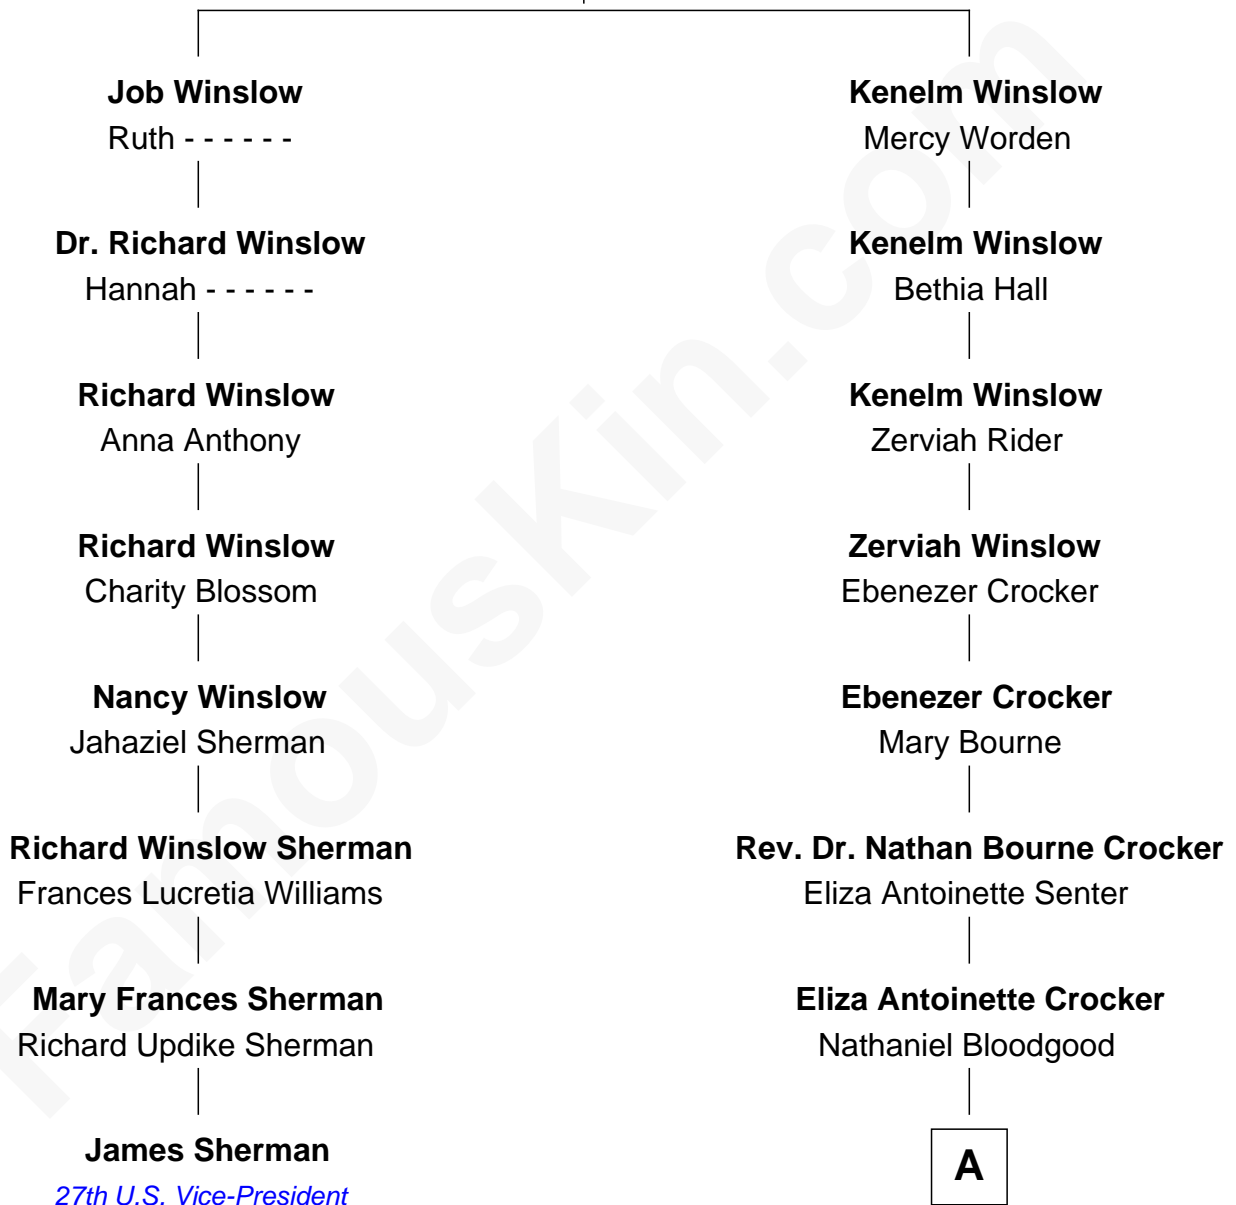

FamousKin.com Relationship Chart of

James Sherman

27th U.S. Vice-President

7th cousin 4 times removed of

Kyra Sedgwick

TV and Movie Actress

Kenelm Winslow

Ellen Newton

A

Helen Bloodgood

Francis Peabody

Fannie Peabody

Rev. Dr. Endicott Peabody

Helen Peabody

Robert Minturn Sedgwick

Henry Dwight Sedgwick