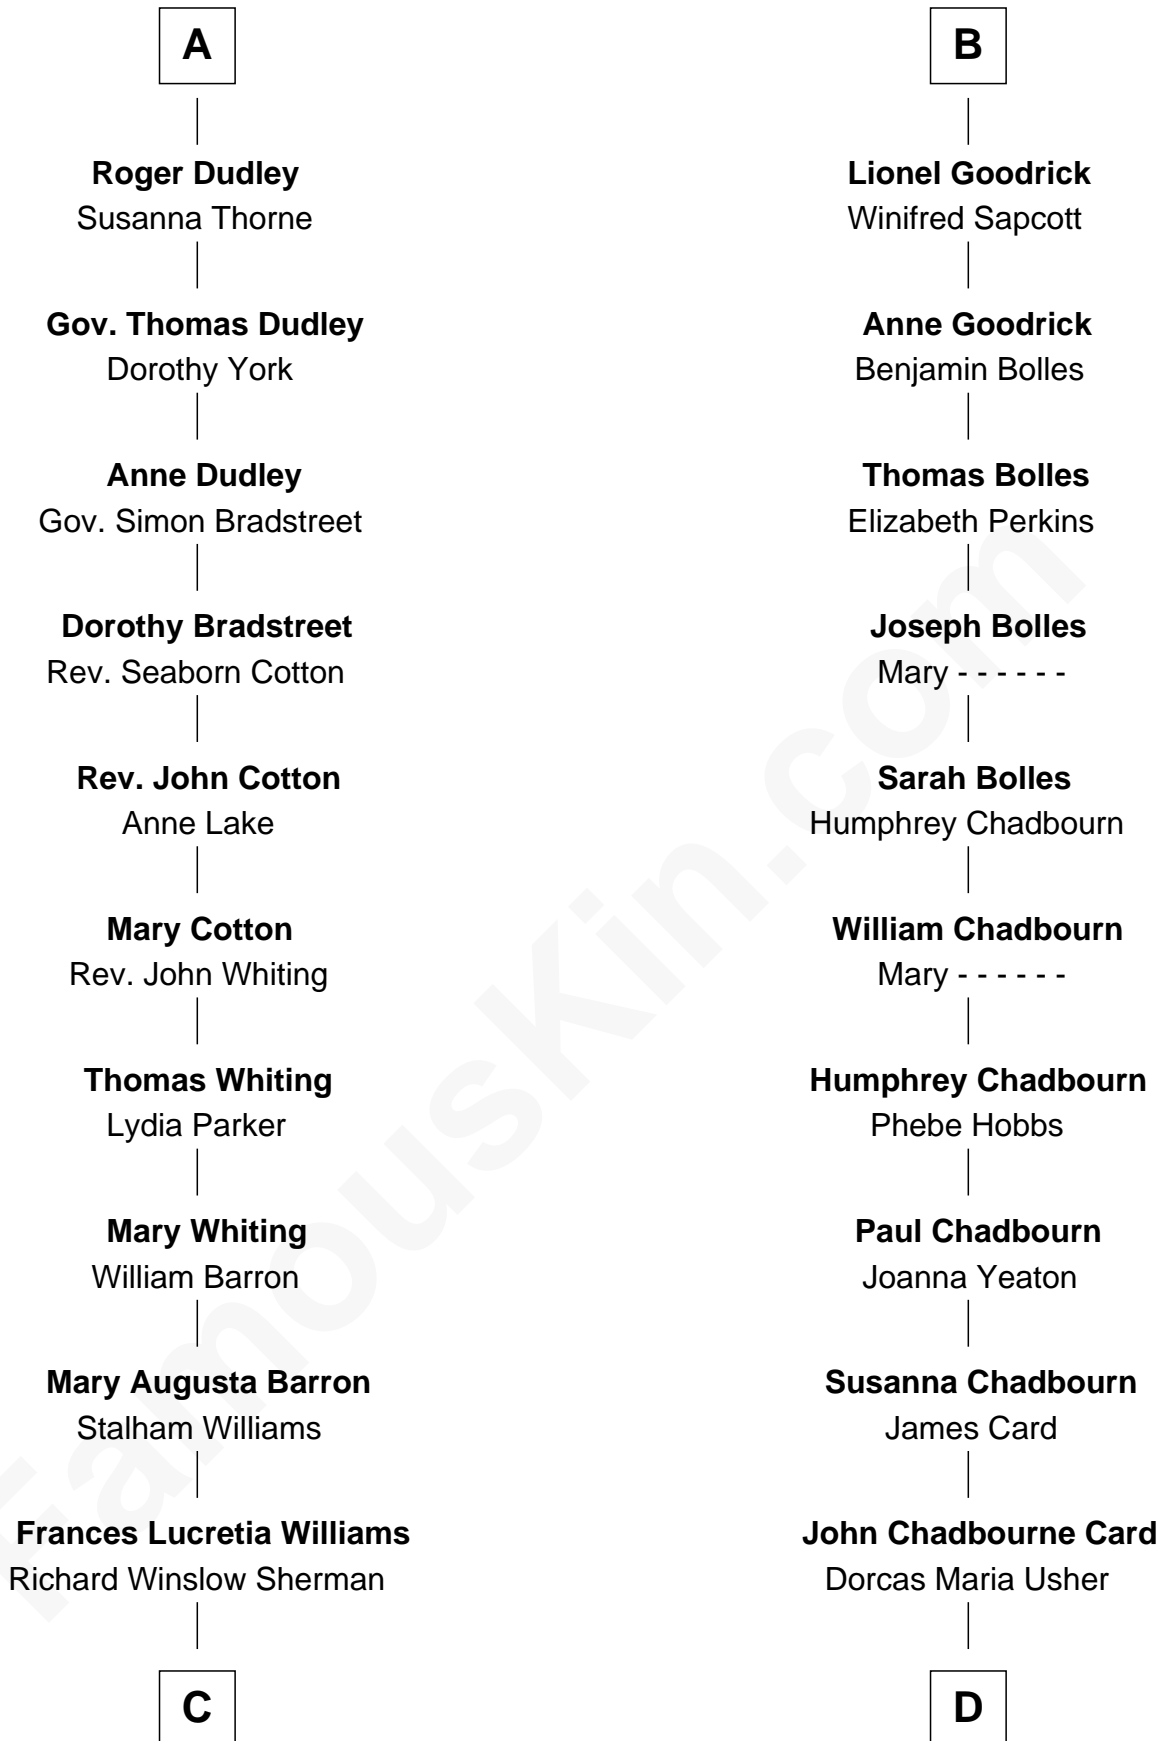

FamousKin.com Relationship Chart of

James Sherman

27th U.S. Vice-President

18th cousin 2 times removed of

Andrew Card

21st White House Chief of Staff

C

Mary Frances Sherman
Richard Updike Sherman

James Sherman
27th U.S. Vice-President

D

John Henry Card
Ella Ida Hill

John Henry Card
Elizabeth French Platts

Andrew Hill Card
Joyce Ann Whitaker

Andrew Card
21st White House Chief of Staff

FamousKin.com