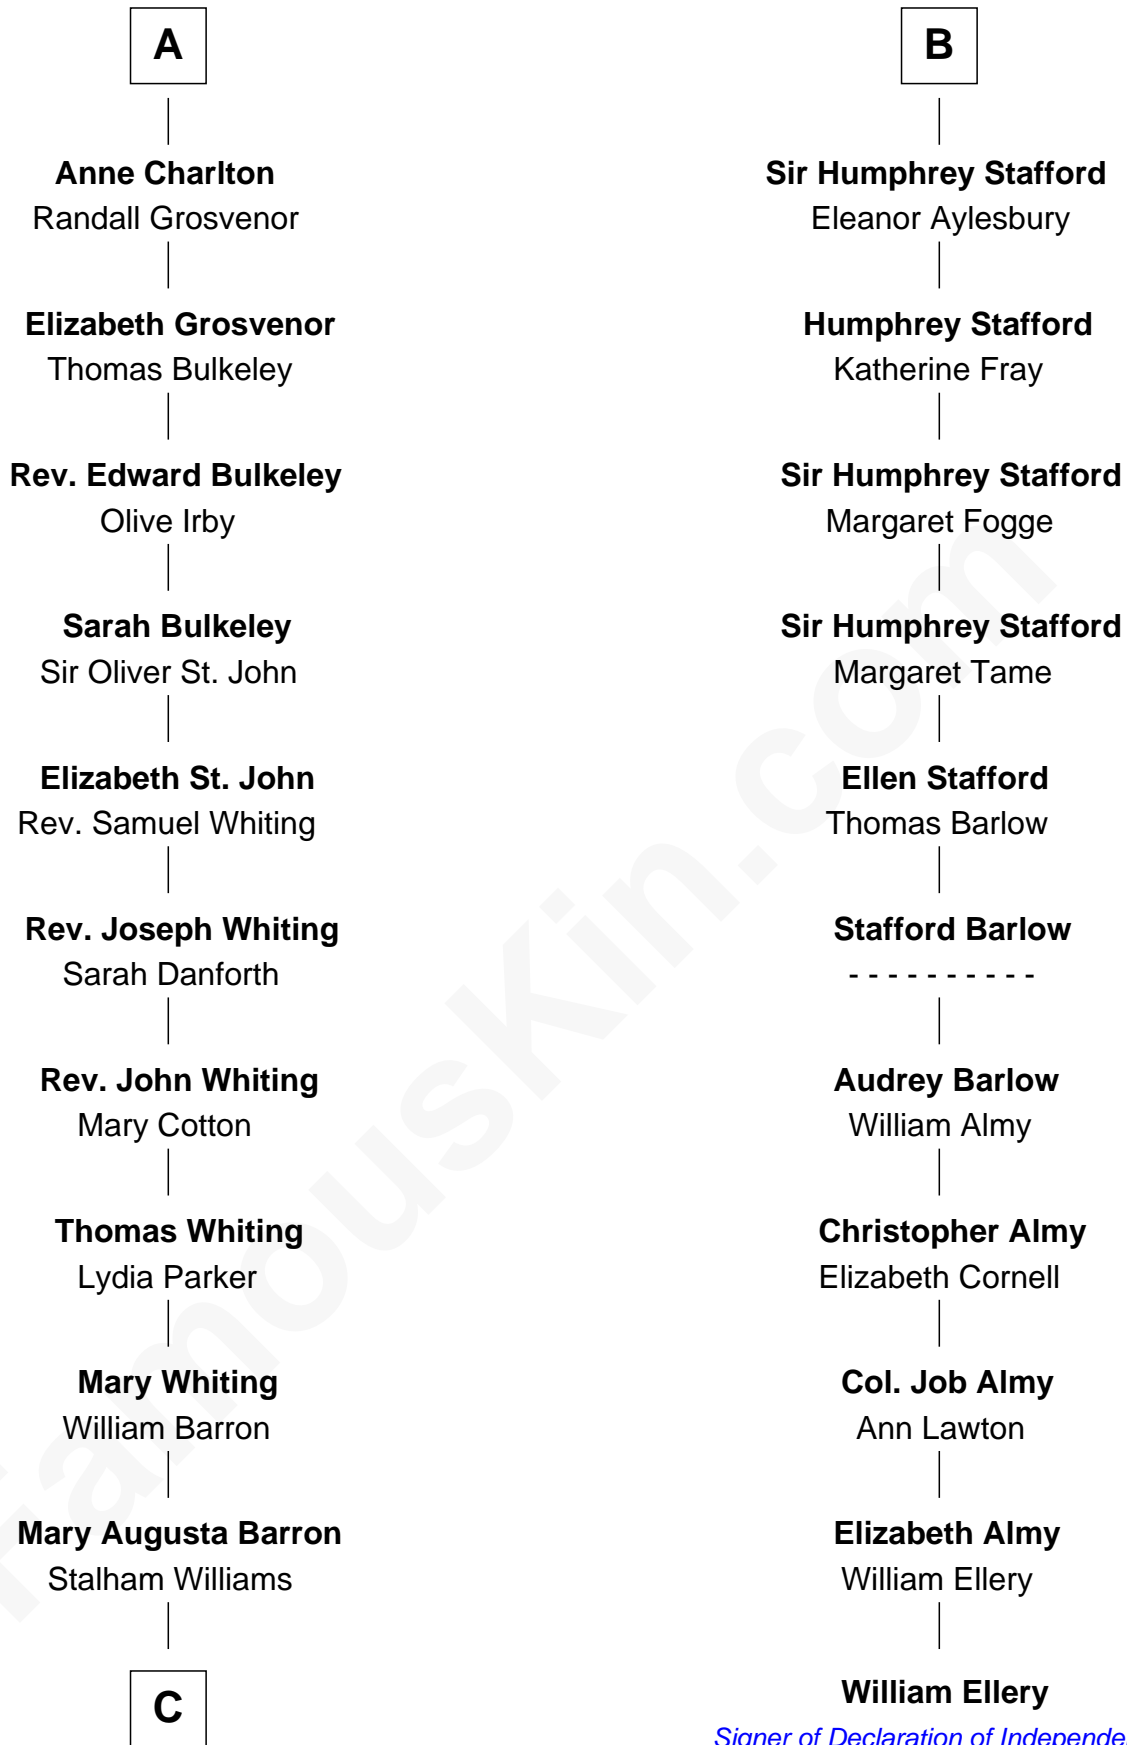

FamousKin.com Relationship Chart of

James Sherman

27th U.S. Vice-President

17th cousin 2 times removed of

William Ellery

Signer of the Declaration of Independence

Sir Roger de Somery

Nichole d'Aubenev

C

—
Frances Lucretia Williams

Richard Winslow Sherman

—
Mary Frances Sherman

Richard Updike Sherman

—
James Sherman

27th U.S. Vice-President

FamousKin.com