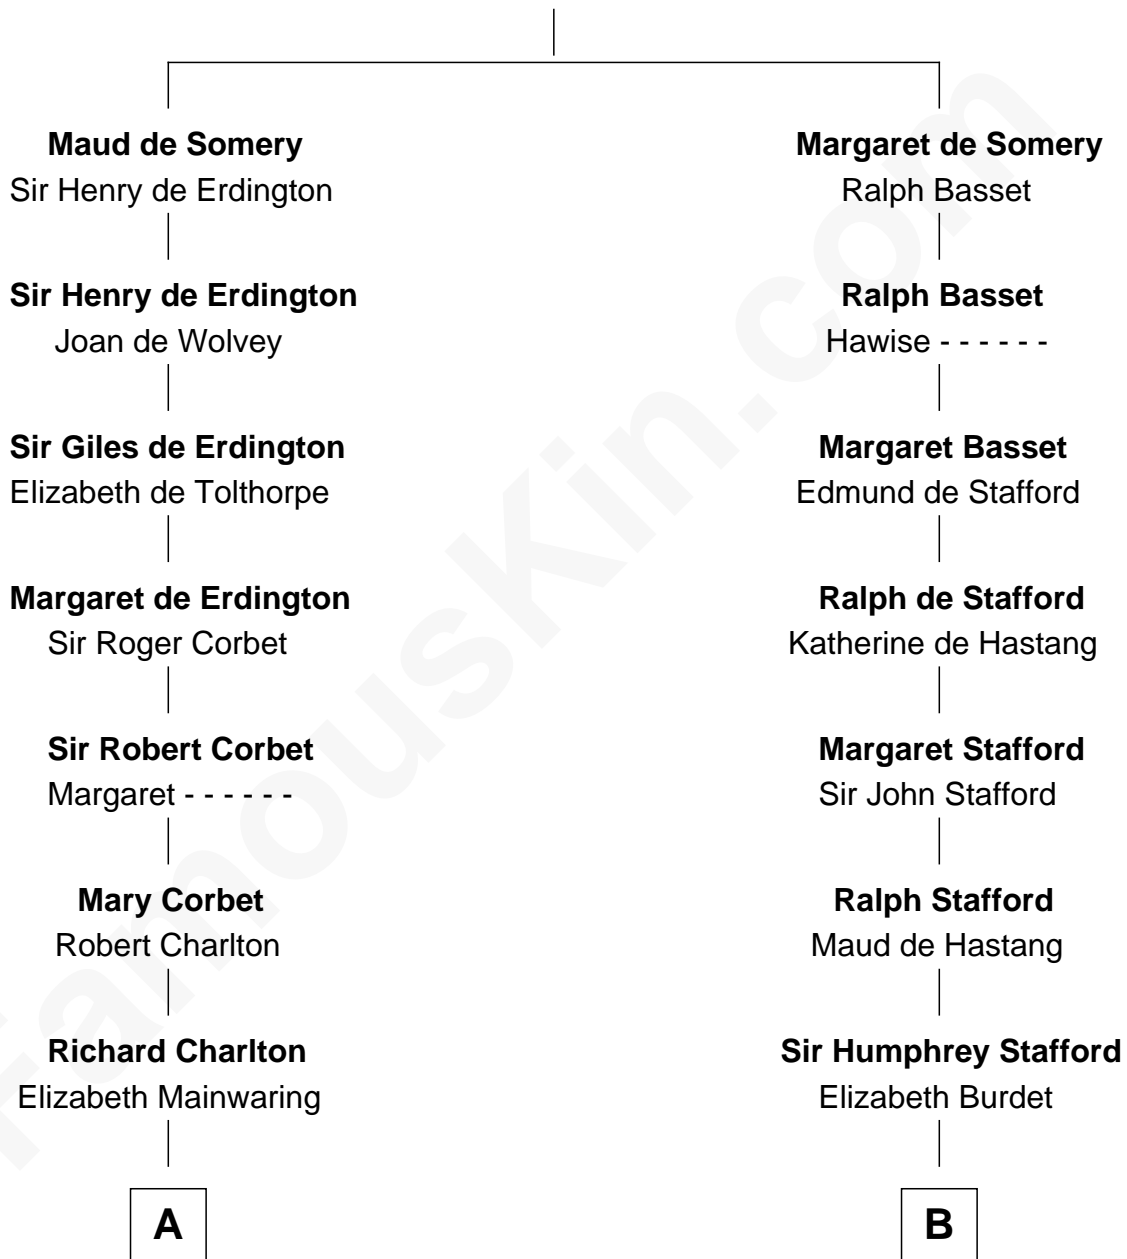

FamousKin.com Relationship Chart of

James Sherman

27th U.S. Vice-President

17th cousin 2 times removed of

William Ellery

Signer of the Declaration of Independence

Sir Roger de Somery

Nichole d'Aubenev

C

—
Frances Lucretia Williams

Richard Winslow Sherman

—
Mary Frances Sherman

Richard Updike Sherman

—
James Sherman

27th U.S. Vice-President

FamousKin.com