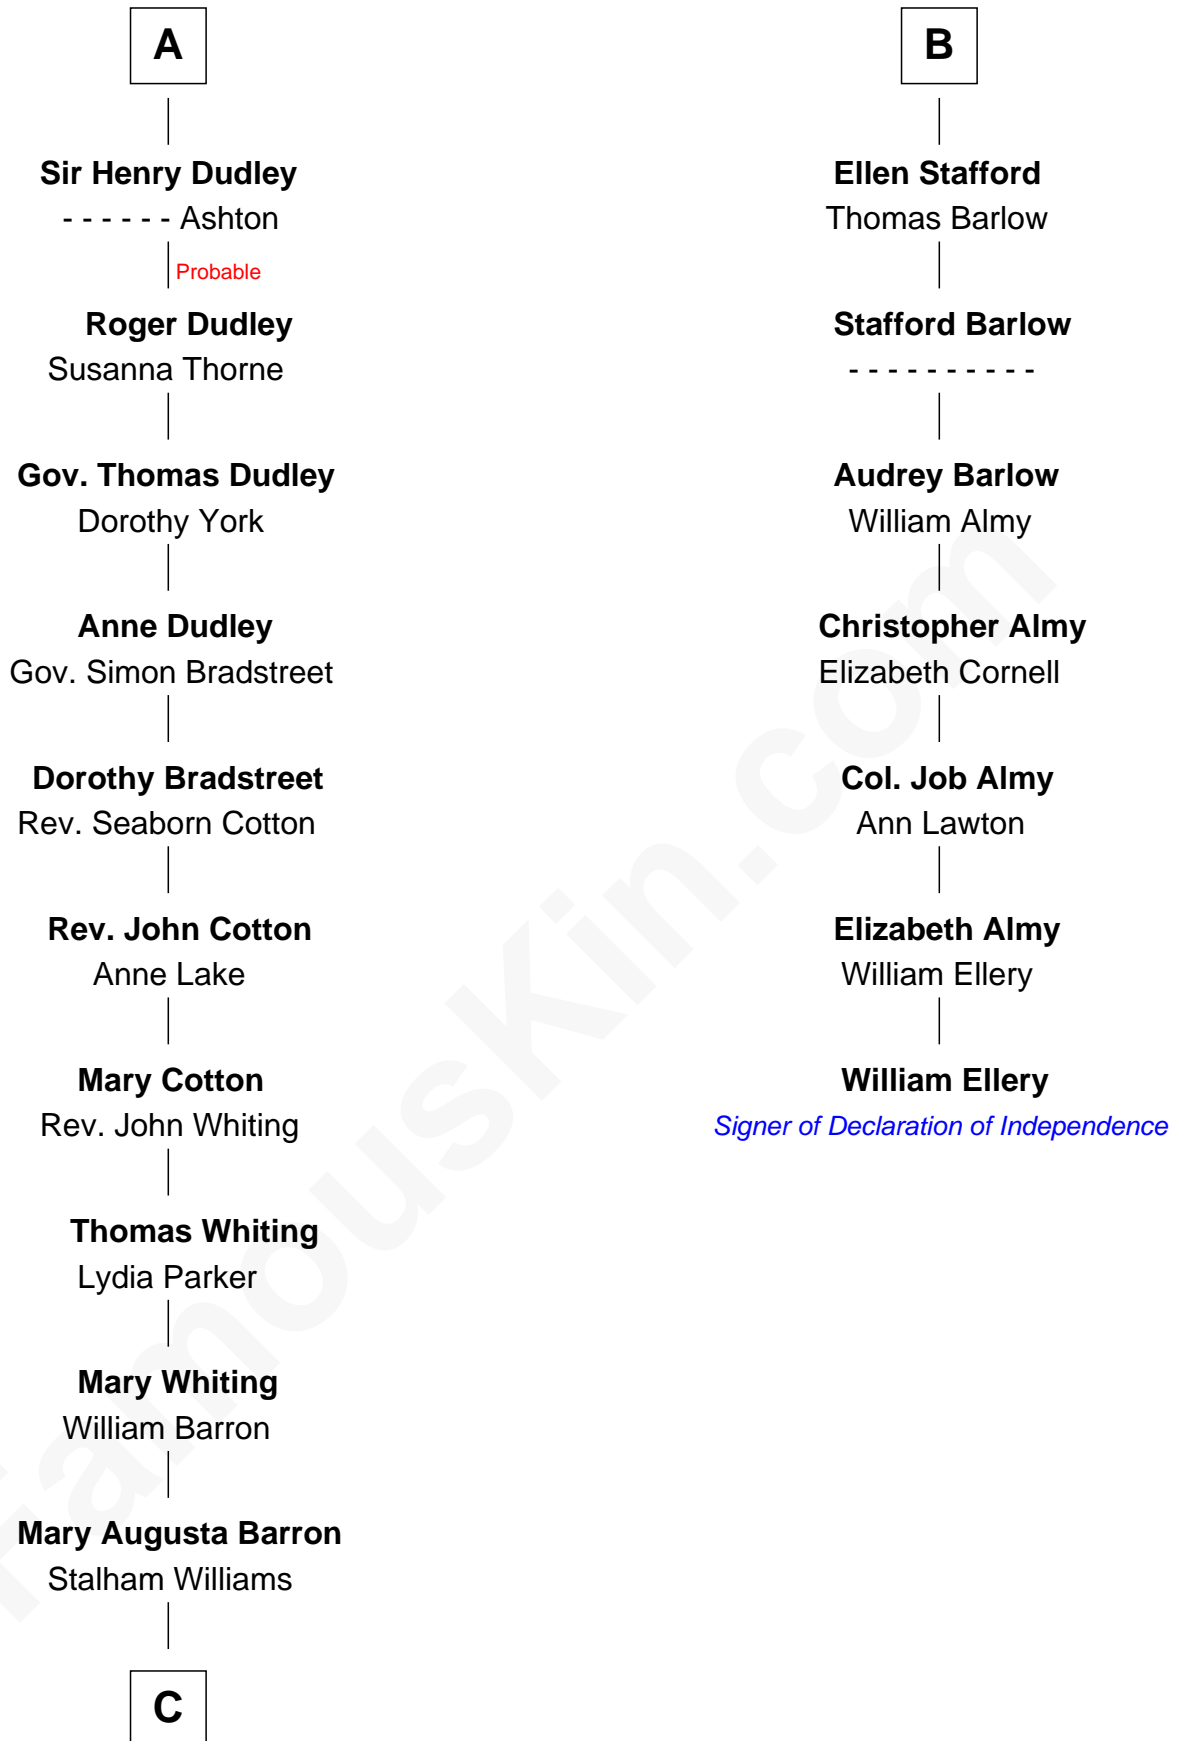

FamousKin.com Relationship Chart of

James Sherman

27th U.S. Vice-President

13th cousin 6 times removed of

William Ellery

Signer of the Declaration of Independence

C

—
Frances Lucretia Williams
Richard Winslow Sherman

—
Mary Frances Sherman
Richard Updike Sherman

—
James Sherman
27th U.S. Vice-President

FamousKin.com