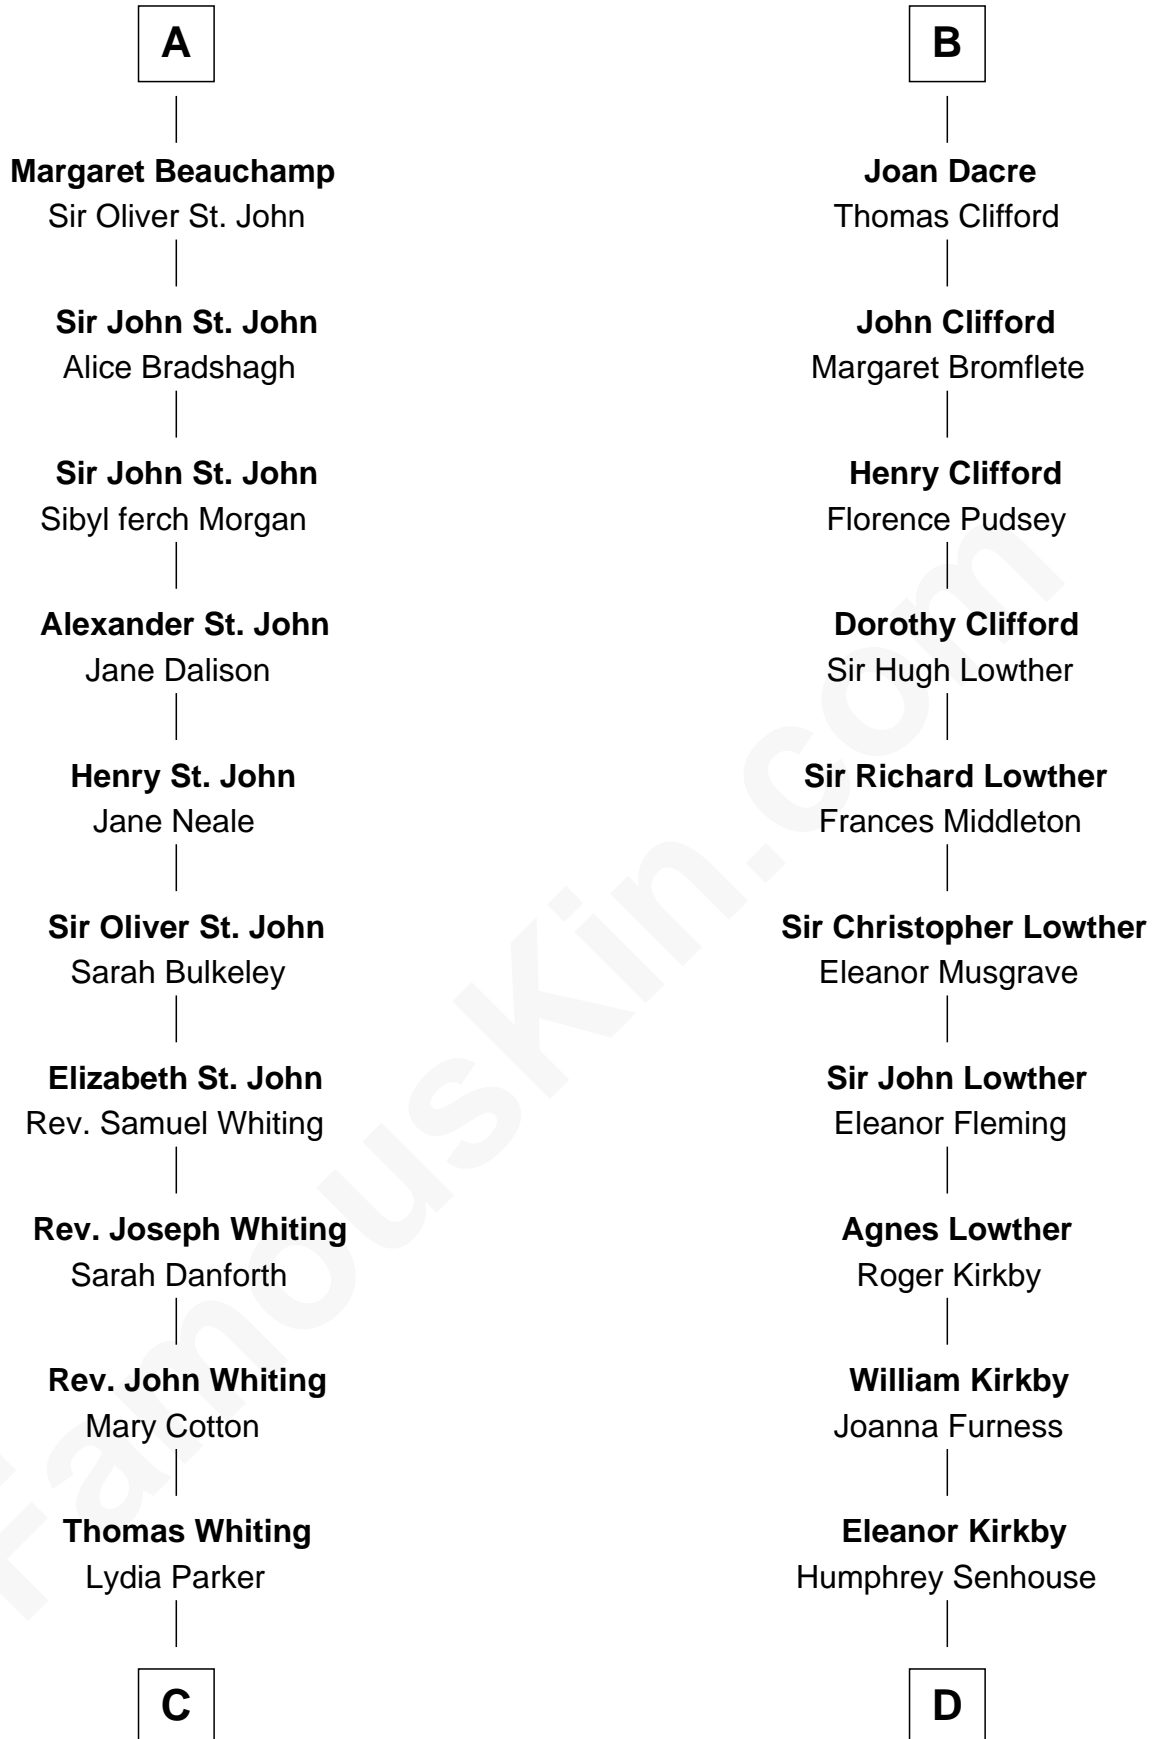

# FamousKin.com Relationship Chart of

**James Sherman**

*27th U.S. Vice-President*

19th cousin 2 times removed of

**Fletcher Christian**

*Leader of the mutiny on the Bounty*

**Sir Humphrey de Bohun**

Maud of Eu

**C**

**Mary Whiting**  
William Barron

**Mary Augusta Barron**  
Stalham Williams

**Frances Lucretia Williams**  
Richard Winslow Sherman

**Mary Frances Sherman**  
Richard Updike Sherman

**James Sherman**  
*27th U.S. Vice-President*

**D**

**Bridget Senhouse**  
John Christian

**Charles Christian**  
Anne Dixon

**Fletcher Christian**  
*Leader of the mutiny on the Bounty*

FamousKin.com