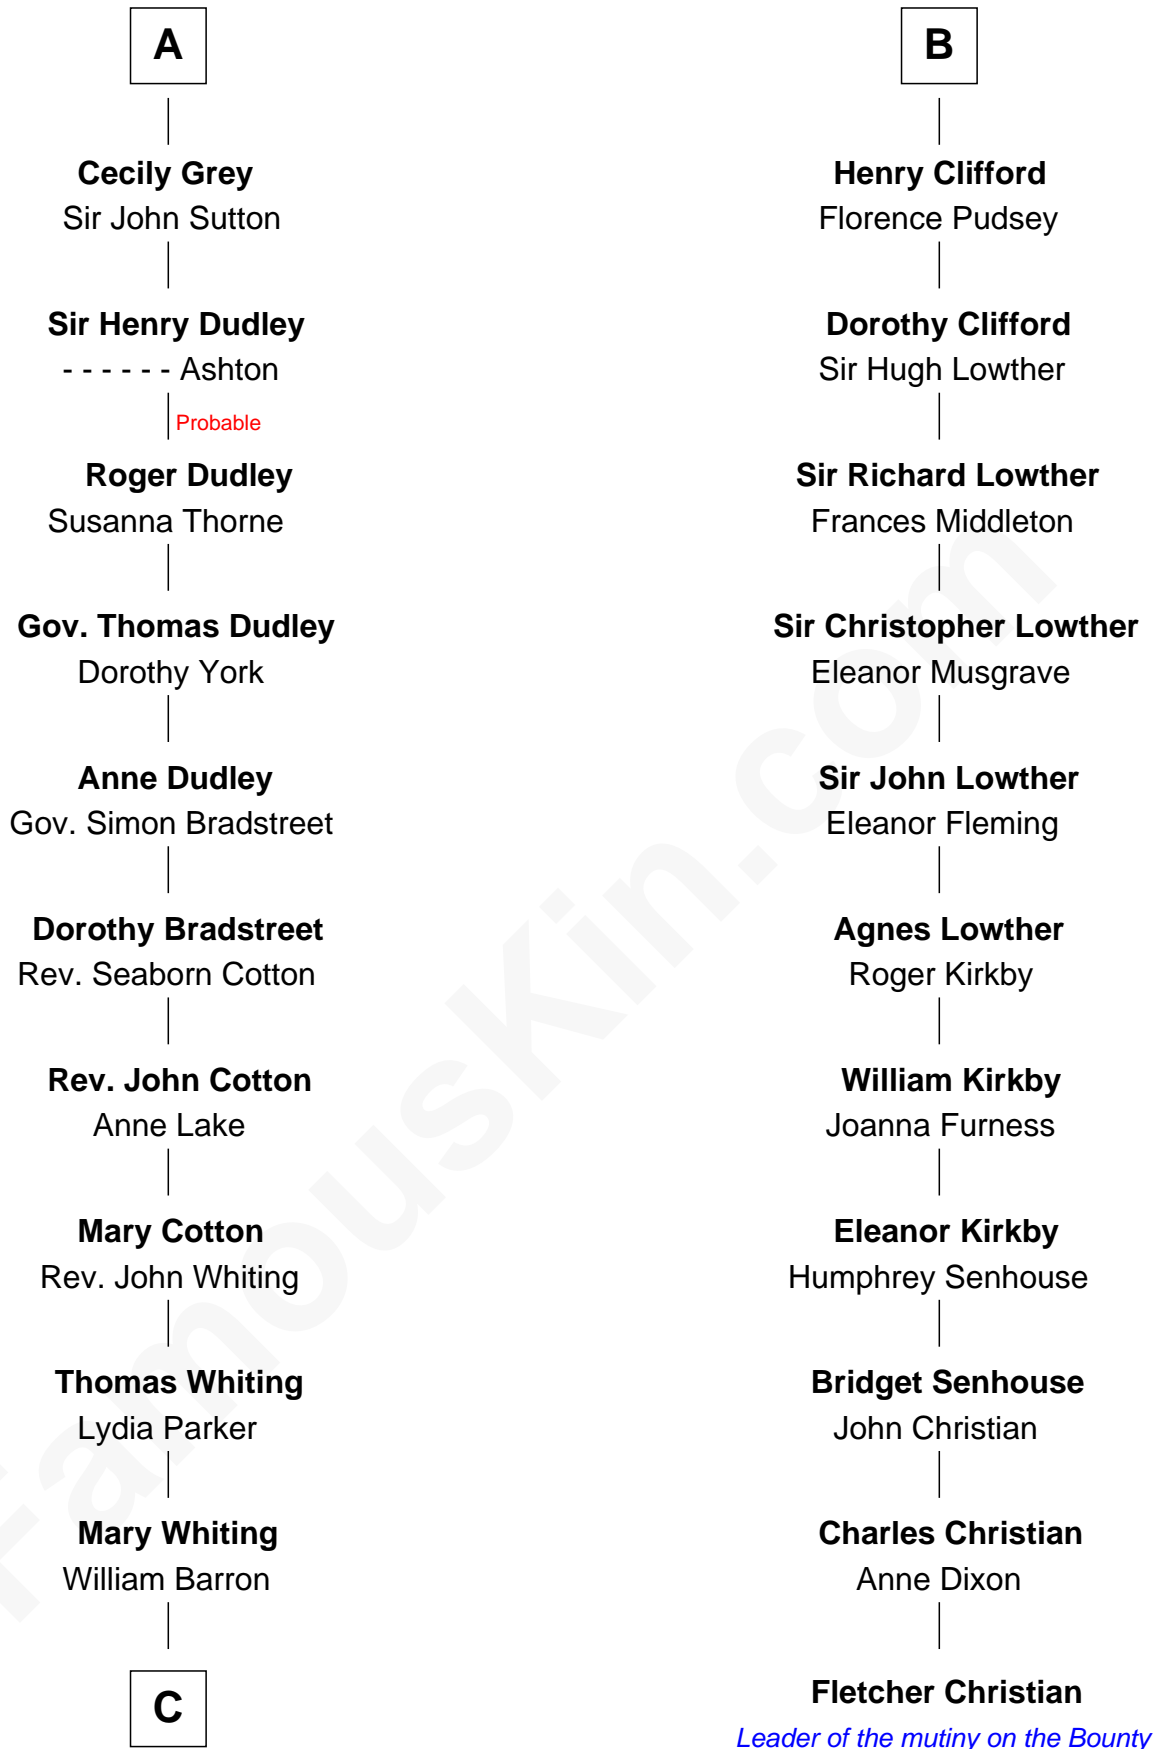

FamousKin.com Relationship Chart of

James Sherman

27th U.S. Vice-President

17th cousin 3 times removed of

Fletcher Christian

Leader of the mutiny on the Bounty

Bartholomew de Badlesmere

Margaret de Clare

Sir Edmund Mortimer

Sir Roger de Mortimer

Philippa de Montagu

Edmund Mortimer

Philippa Plantagenet

Elizabeth Mortimer

Sir Henry Percy

Elizabeth Percy

Sir John Clifford

Thomas Clifford

Joan Dacre

John Clifford

Margaret Bromflete

B

C

—
Mary Augusta Barron

Stalham Williams

—
Frances Lucretia Williams

Richard Winslow Sherman

—
Mary Frances Sherman

Richard Updike Sherman

—
James Sherman

27th U.S. Vice-President

FamousKin.com